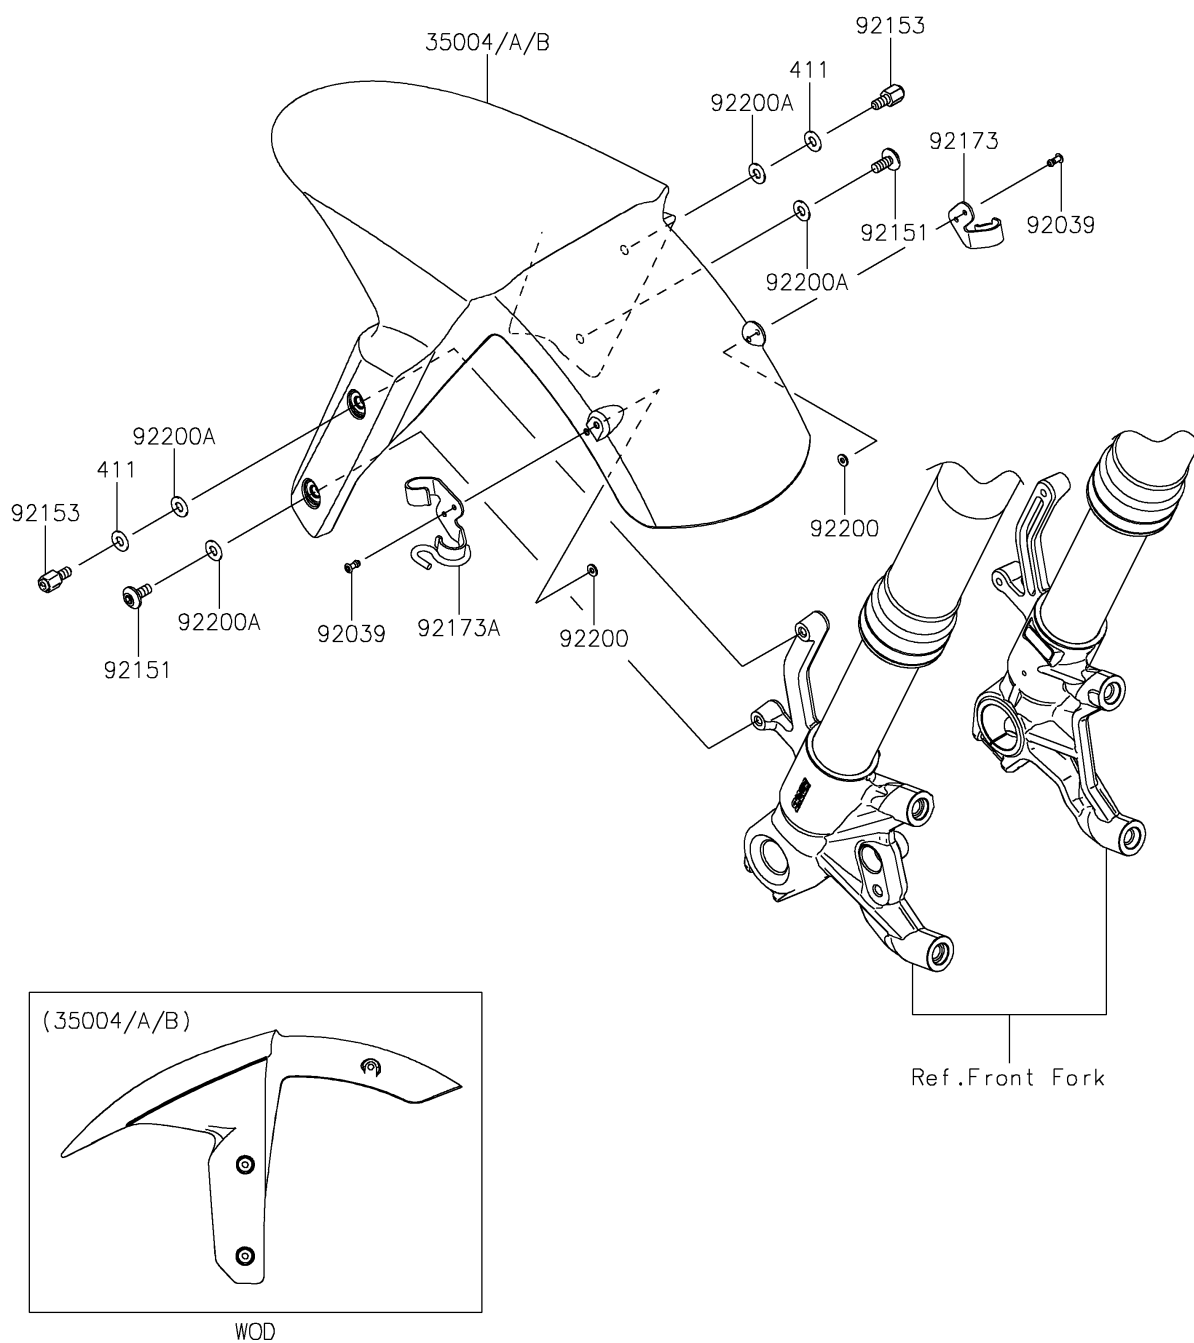

2016 NINJA® ZX™-6R ABS PARTS DIAGRAM

Front Fender(s)

F2171

2016 NINJA® ZX™-6R ABS PARTS LIST

Front Fender(s)

ITEM NAME	PART NUMBER	QUANTITY
FENDER-FRONT,M.M.C.GRAY (Ref # 35004)	35004-0310-51B	1
WASHER-PLAIN,6MM (Ref # 411)	411AB0600	1
RIVET (Ref # 92039)	92039-1231	1
BOLT,SOCKET,6X14 (Ref # 92151)	92151-1654	1
BOLT,6MM (Ref # 92153)	92153-0335	1
CLAMP,FR FENDER,RH (Ref # 92173)	92173-0984	1
CLAMP,FR FENDER,LH (Ref # 92173A)	92173-1065	1
WASHER,3.5X8X1 (Ref # 92200)	92200-1251	1
WASHER,6.5X14X1 (Ref # 92200A)	92200-1388	1