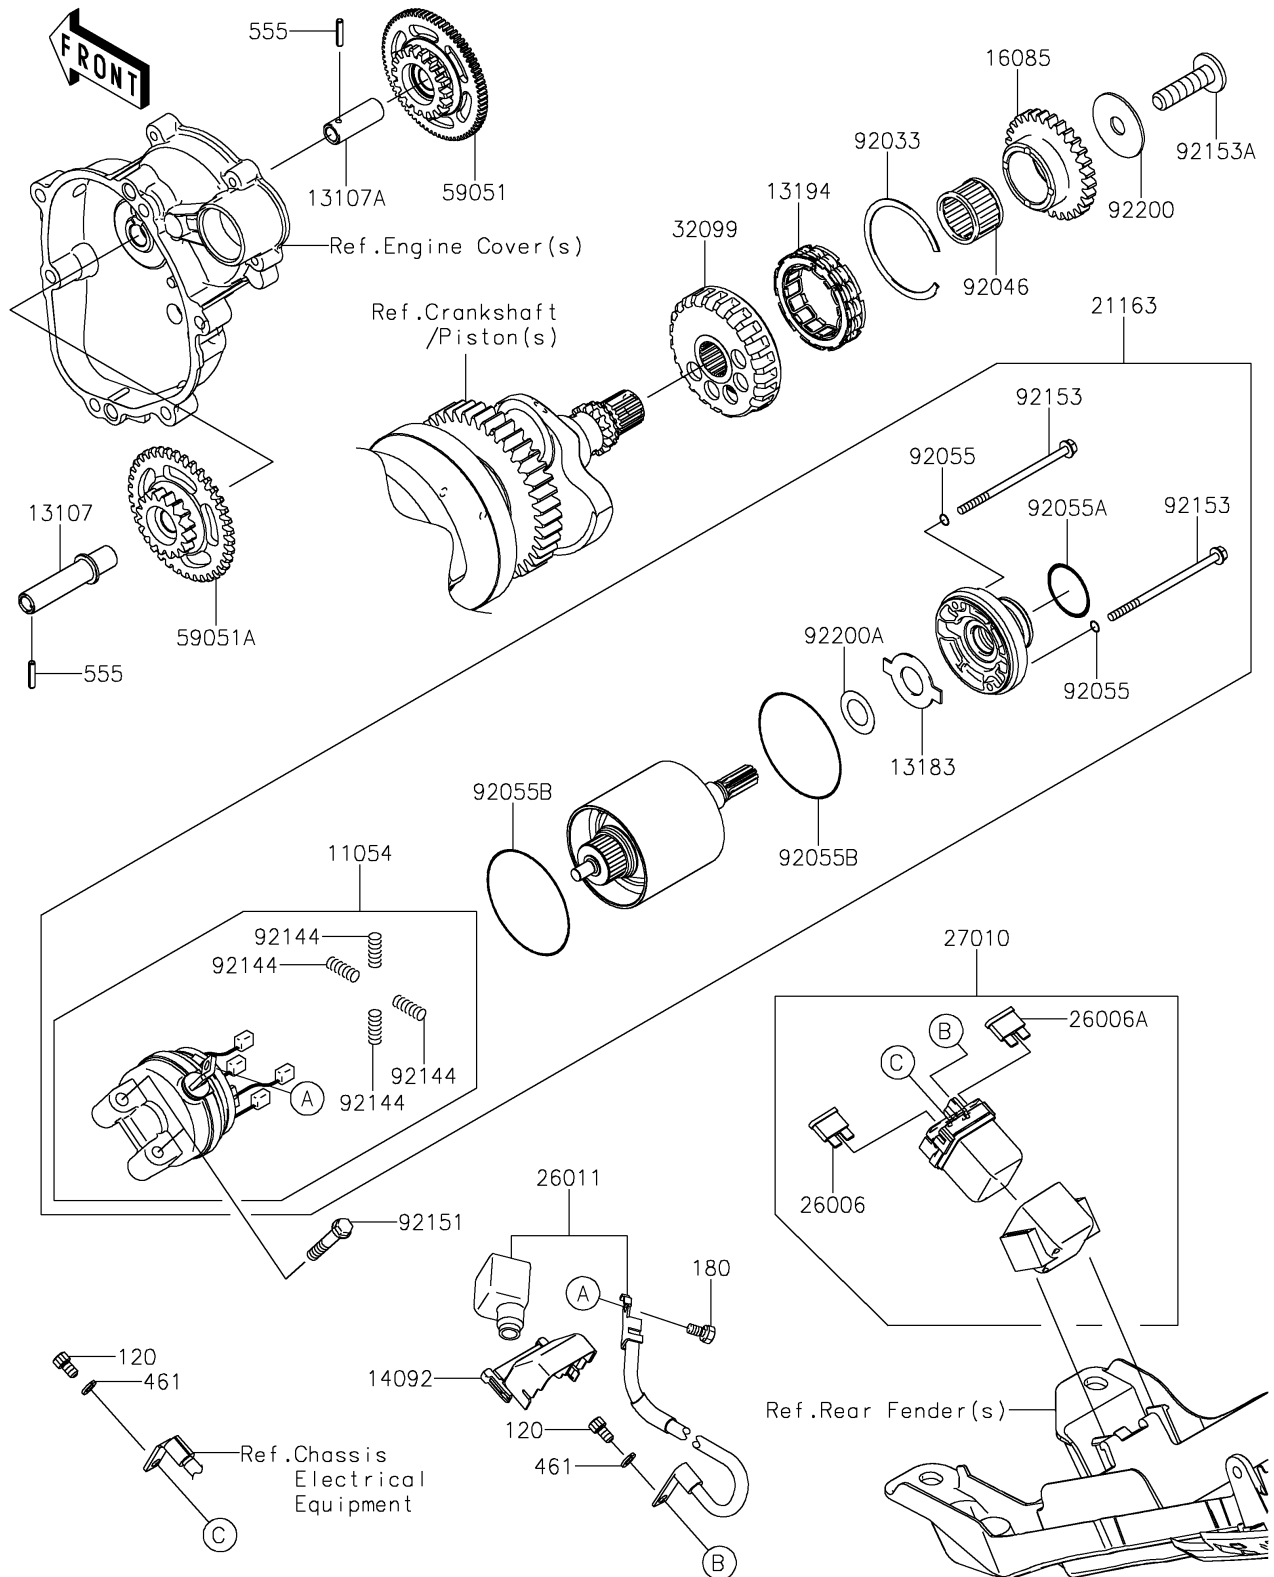

## 2016 NINJA® ZX™-6R ABS PARTS DIAGRAM

Starter Motor

E1840

## 2016 NINJA® ZX™-6R ABS PARTS LIST

Starter Motor

ITEM NAME	PART NUMBER	QUANTITY
BRACKET (Ref # 11054)	11054-1175	1
BOLT-SOCKET,5X10 (Ref # 120)	120CB0510	1
SHAFT,ONEWAY CLUTCH SIDE (Ref # 13107)	13107-0168	1
SHAFT,STARTER SIDE (Ref # 13107A)	13107-0174	1
PLATE (Ref # 13183)	13183-1460	1
CLUTCH-ONEWAY (Ref # 13194)	13194-3705	1
COVER (Ref # 14092)	14092-0109	1
GEAR,29T (Ref # 16085)	16085-0101	1
BOLT-UPSET-WS,5X10 (Ref # 180)	180BA0510	1
STARTER-ELECTRIC (Ref # 21163)	21163-0734	1
FUSE,MINI BLADE,15A,BLUE (Ref # 26006)	26006-0001	1
FUSE,MINI BLADE,30A,GREEN (Ref # 26006A)	26006-1080	1
WIRE-LEAD (Ref # 26011)	26011-0783	1
SWITCH,MAGNETIC (Ref # 27010)	27010-0794	1
CASE,STARTER CLUTCH (Ref # 32099)	32099-0026	1
WASHER-SPRING,5MM (Ref # 461)	461DB0500	1
PIN-SPRING,3X16 (Ref # 555)	555A0316	1
GEAR-SPUR,STARTER SIDE (Ref # 59051)	59051-0094	1
GEAR-SPUR,ONEWAY CLUTCH SIDE (Ref # 59051A)	59051-0728	1
RING-SNAP (Ref # 92033)	92033-3731	1
BEARING-NEEDLE,RS263020 (Ref # 92046)	92046-0004	1
RING-O,STARTER (Ref # 92055)	92055-0013	1
RING-O (Ref # 92055A)	92055-0126	1
RING-O (Ref # 92055B)	92055-1455	1
SPRING,BRUSH (Ref # 92144)	92144-1423	1
BOLT,6X35 (Ref # 92151)	92151-1874	1
BOLT (Ref # 92153)	92153-0405	1
BOLT,TORX,10X38 (Ref # 92153A)	92153-1521	1
WASHER,10.5X37X1.6 (Ref # 92200)	92200-0238	1

## 2016 NINJA® ZX™-6R ABS PARTS LIST

Starter Motor

ITEM NAME	PART NUMBER	QUANTITY
WASHER (Ref # 92200A)	92200-1019	1