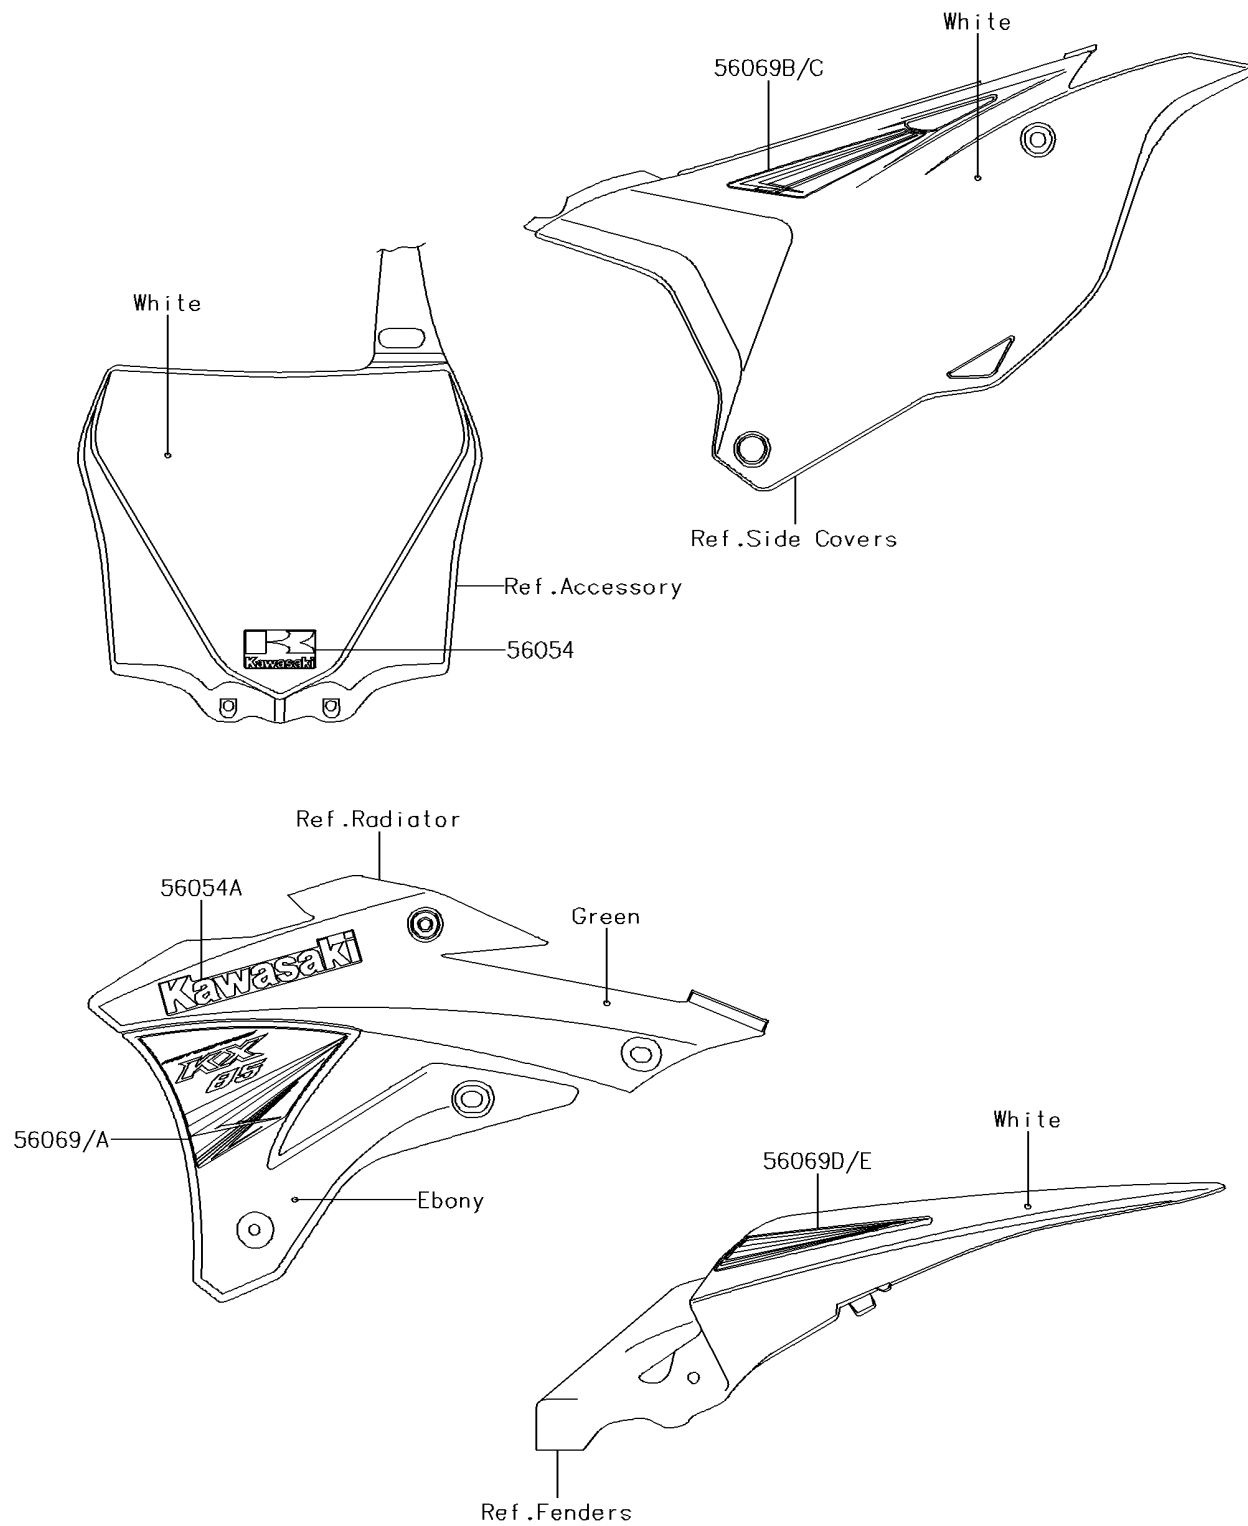

2014 KX™85 PARTS DIAGRAM

Decals(CEF)

F2861

2014 KX™85 PARTS LIST

Decals(CEF)

ITEM NAME	PART NUMBER	QUANTITY
MARK,NUMBER PLATE (Ref # 56054)	56054-1282	1
MARK,SHROUD,KAWASAKI (Ref # 56054A)	56054-1380	1
PATTERN,SHROUD,LH (Ref # 56069)	56069-4102	1
PATTERN,SHROUD,RH (Ref # 56069A)	56069-4103	1
PATTERN,SIDE COVER,LH (Ref # 56069B)	56069-4104	1
PATTERN,SIDE COVER,RH (Ref # 56069C)	56069-4105	1
PATTERN,RR FENDER,LH (Ref # 56069D)	56069-4106	1
PATTERN,RR FENDER,RH (Ref # 56069E)	56069-4107	1