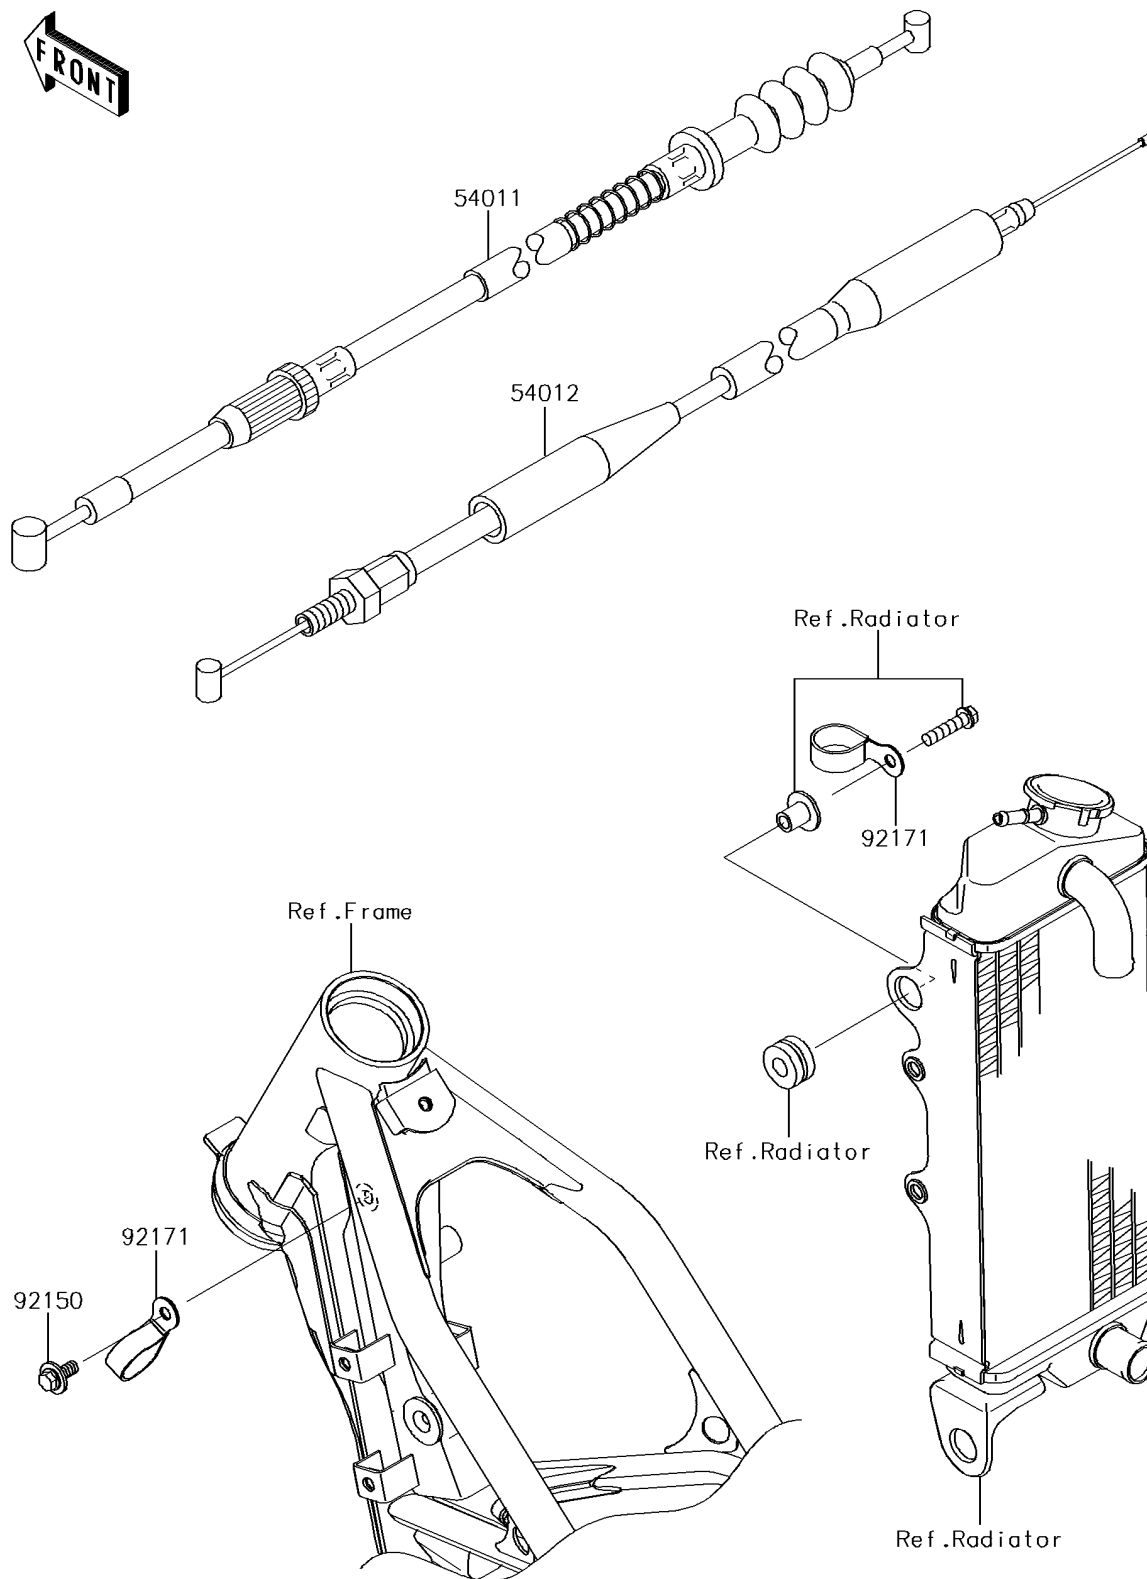

## 2014 KX™85 PARTS DIAGRAM

Cables

F2540

## 2014 KX™85 PARTS LIST

Cables

ITEM NAME	PART NUMBER	QUANTITY
CABLE-CLUTCH (Ref # 54011)	54011-0572	1
CABLE-THROTTLE (Ref # 54012)	54012-0595	1
BOLT,6X14 (Ref # 92150)	92150-1340	1
CLAMP (Ref # 92171)	92171-1279	1