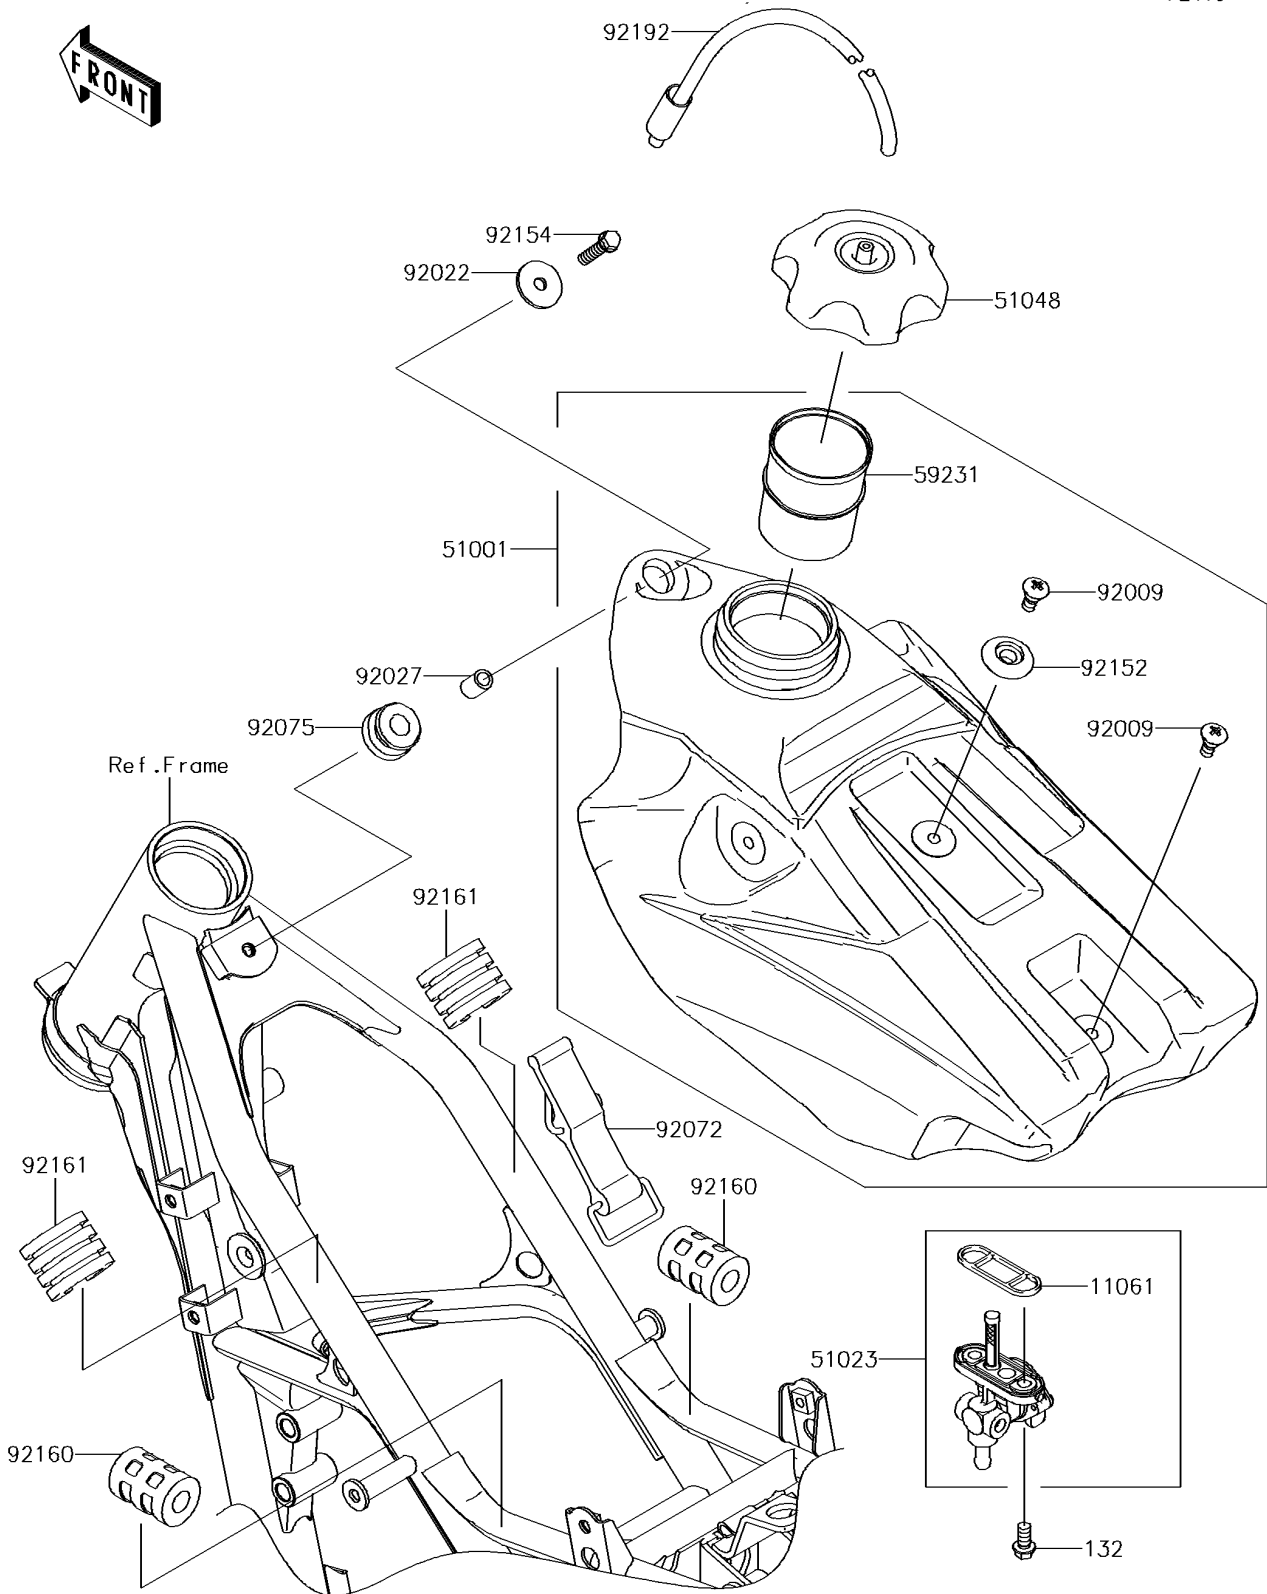

## 2014 KX™85 PARTS DIAGRAM

Fuel Tank

F2410

## 2014 KX™85 PARTS LIST

Fuel Tank

ITEM NAME	PART NUMBER	QUANTITY
GASKET,FUEL TAP (Ref # 11061)	11061-0181	1
BOLT-FLANGED-SMALL,6X12 (Ref # 132)	132BA0612	1
TANK-COMP-FUEL (Ref # 51001)	51001-0776	1
TAP-ASSY,FUEL (Ref # 51023)	51023-0024	1
CAP-ASSY-TANK,FUEL (Ref # 51048)	51048-0009	1
FILLER (Ref # 59231)	59231-0019	1
SCREW,6MM (Ref # 92009)	92009-1971	1
WASHER,6.5X24X2 (Ref # 92022)	92022-1690	1
COLLAR,6.8X10X14 (Ref # 92027)	92027-1966	1
BAND,FUEL TANK (Ref # 92072)	92072-1229	1
DAMPER (Ref # 92075)	92075-1787	1
COLLAR (Ref # 92152)	92152-1346	1
BOLT,FLANGED,6X25 (Ref # 92154)	92154-0520	1
DAMPER,FUEL TANK (Ref # 92160)	92160-1236	1
DAMPER,FUEL TANK (Ref # 92161)	92161-1175	1
TUBE (Ref # 92192)	92192-0161	1