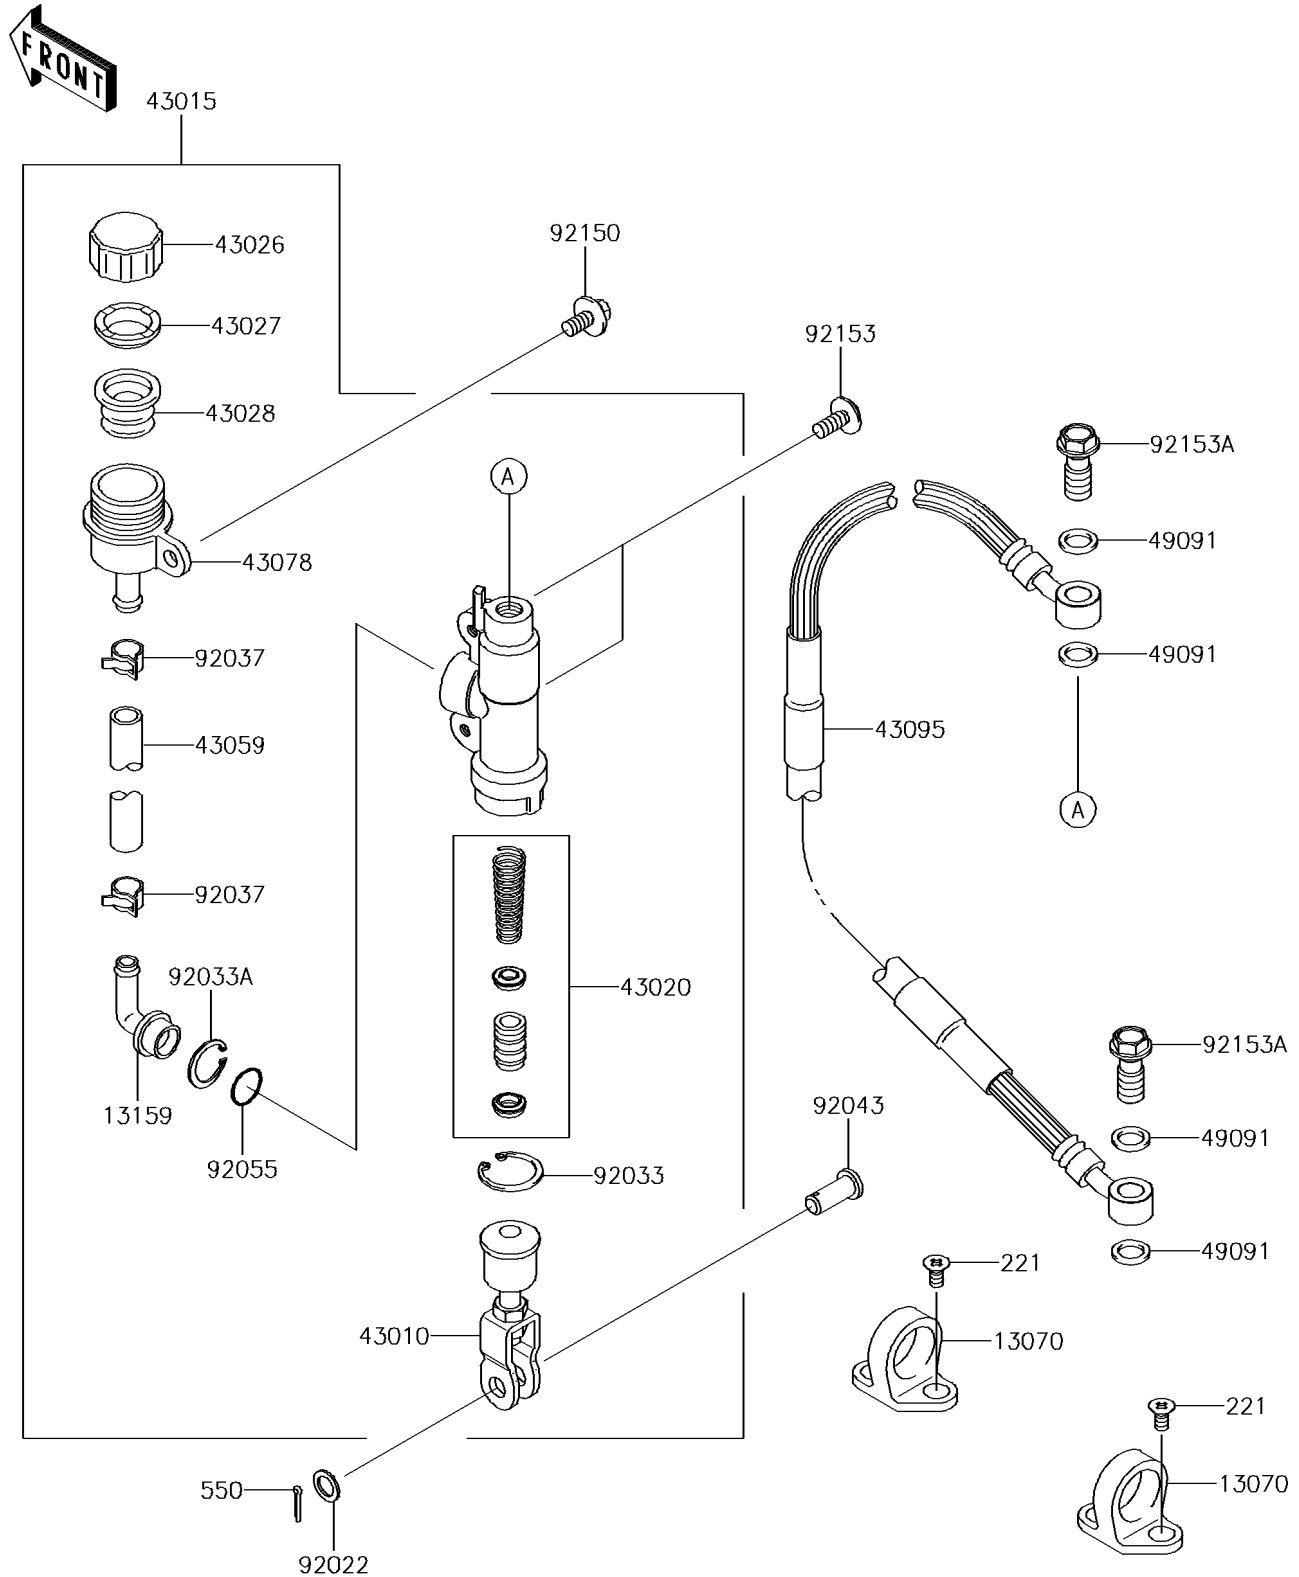

2014 KX™85 PARTS DIAGRAM

Rear Master Cylinder

F2293

2014 KX™85 PARTS LIST

Rear Master Cylinder

ITEM NAME	PART NUMBER	QUANTITY
GUIDE,HOSE (Ref # 13070)	13070-1381	1
CONNECTOR (Ref # 13159)	13159-1056	1
SCREW-CSK-CROS,5X10 (Ref # 221)	221AA0510	1
ROD-ASSY-BRAKE (Ref # 43010)	43010-1079	1
CYLINDER-ASSY-MASTER,RR (Ref # 43015)	43015-1606	1
PISTON-COMP-BRAKE (Ref # 43020)	43020-1094	1
CAP-BRAKE (Ref # 43026)	43026-1058	1
PLATE-DIAPHRAGM (Ref # 43027)	43027-1052	1
DIAPHRAGM (Ref # 43028)	43028-1060	1
HOSE-BRAKE,RR MASTER CYLINDER (Ref # 43059)	43059-1670	1
RESERVOIR (Ref # 43078)	43078-1068	1
HOSE-BRAKE,RR (Ref # 43095)	43095-0670	1
WASHER-SEAL,10.1X14.5X1.5 (Ref # 49091)	49091-0001	1
PIN-COTTER,2.0X15 (Ref # 550)	550AA2015	1
WASHER,8.5X13X1 (Ref # 92022)	92022-1028	1
RING-SNAP,20.9X24.6X1.2 (Ref # 92033)	92033-0079	1
RING-SNAP,20.5MM (Ref # 92033A)	92033-1186	1
CLAMP (Ref # 92037)	92037-1710	1
PIN (Ref # 92043)	92043-0004	1
RING-O,14.8X2.4 (Ref # 92055)	92055-0741	1
BOLT,6X14 (Ref # 92150)	92150-1340	1
BOLT,SOCKET,6X14 (Ref # 92153)	92153-1021	1
BOLT,OIL,L=23 (Ref # 92153A)	92153-1419	1