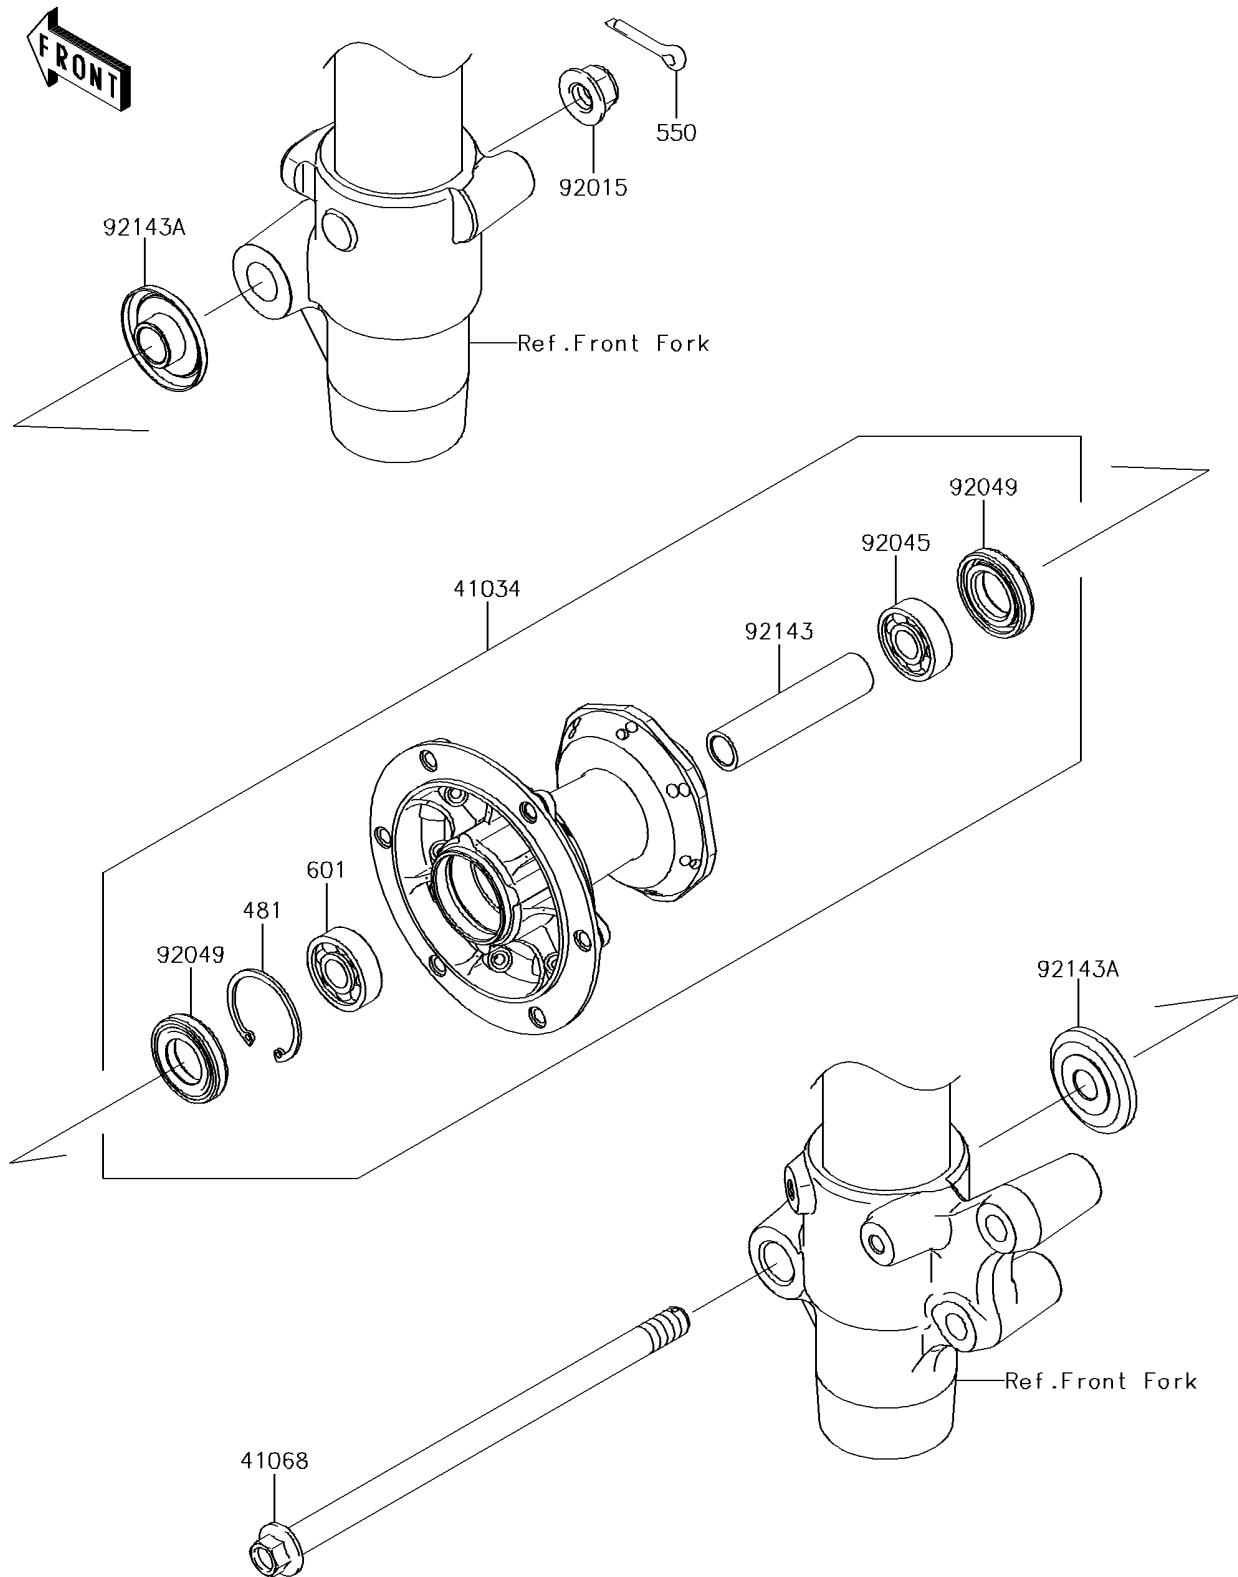

2014 KX™85 PARTS DIAGRAM

Front Hub

F2230

2014 KX™85 PARTS LIST

Front Hub

ITEM NAME	PART NUMBER	QUANTITY
DRUM-ASSY,FRONT BRAKE (Ref # 41034)	41034-1310	1
AXLE,FR (Ref # 41068)	41068-1333	1
CIRCLIP-TYPE-C,37MM (Ref # 481)	481J3700	1
PIN-COTTER,2.5X20 (Ref # 550)	550AA2520	1
BEARING-BALL,#6201UUC3 (Ref # 601)	601B6301UU	1
NUT,LOCK,FLANGED,12MM (Ref # 92015)	92015-1433	1
BEARING-BALL,TMB201LLUC3/2A (Ref # 92045)	92045-1062	1
SEAL-OIL,TC20376.5 (Ref # 92049)	92049-1257	1
COLLAR,FR BRAKE DRUM,L=76 (Ref # 92143)	92143-1935	1
COLLAR,FR AXLE,L=12 (Ref # 92143A)	92143-1936	1