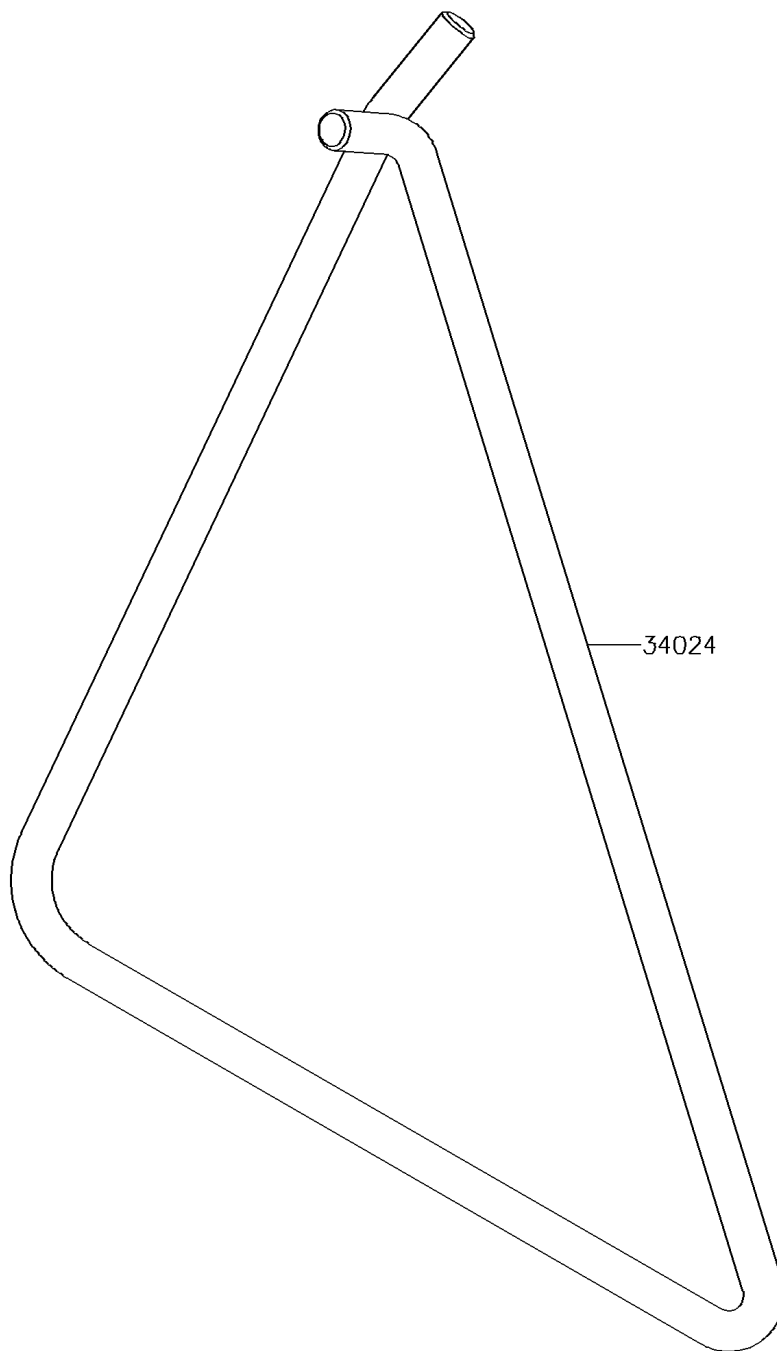

2014 KX™85 PARTS DIAGRAM

Stand(s)

F2190

2014 KX™85 PARTS LIST

Stand(s)

ITEM NAME	PART NUMBER	QUANTITY
STAND-SIDE,F.S.BLACK (Ref # 34024)	34024-1404-18R	1