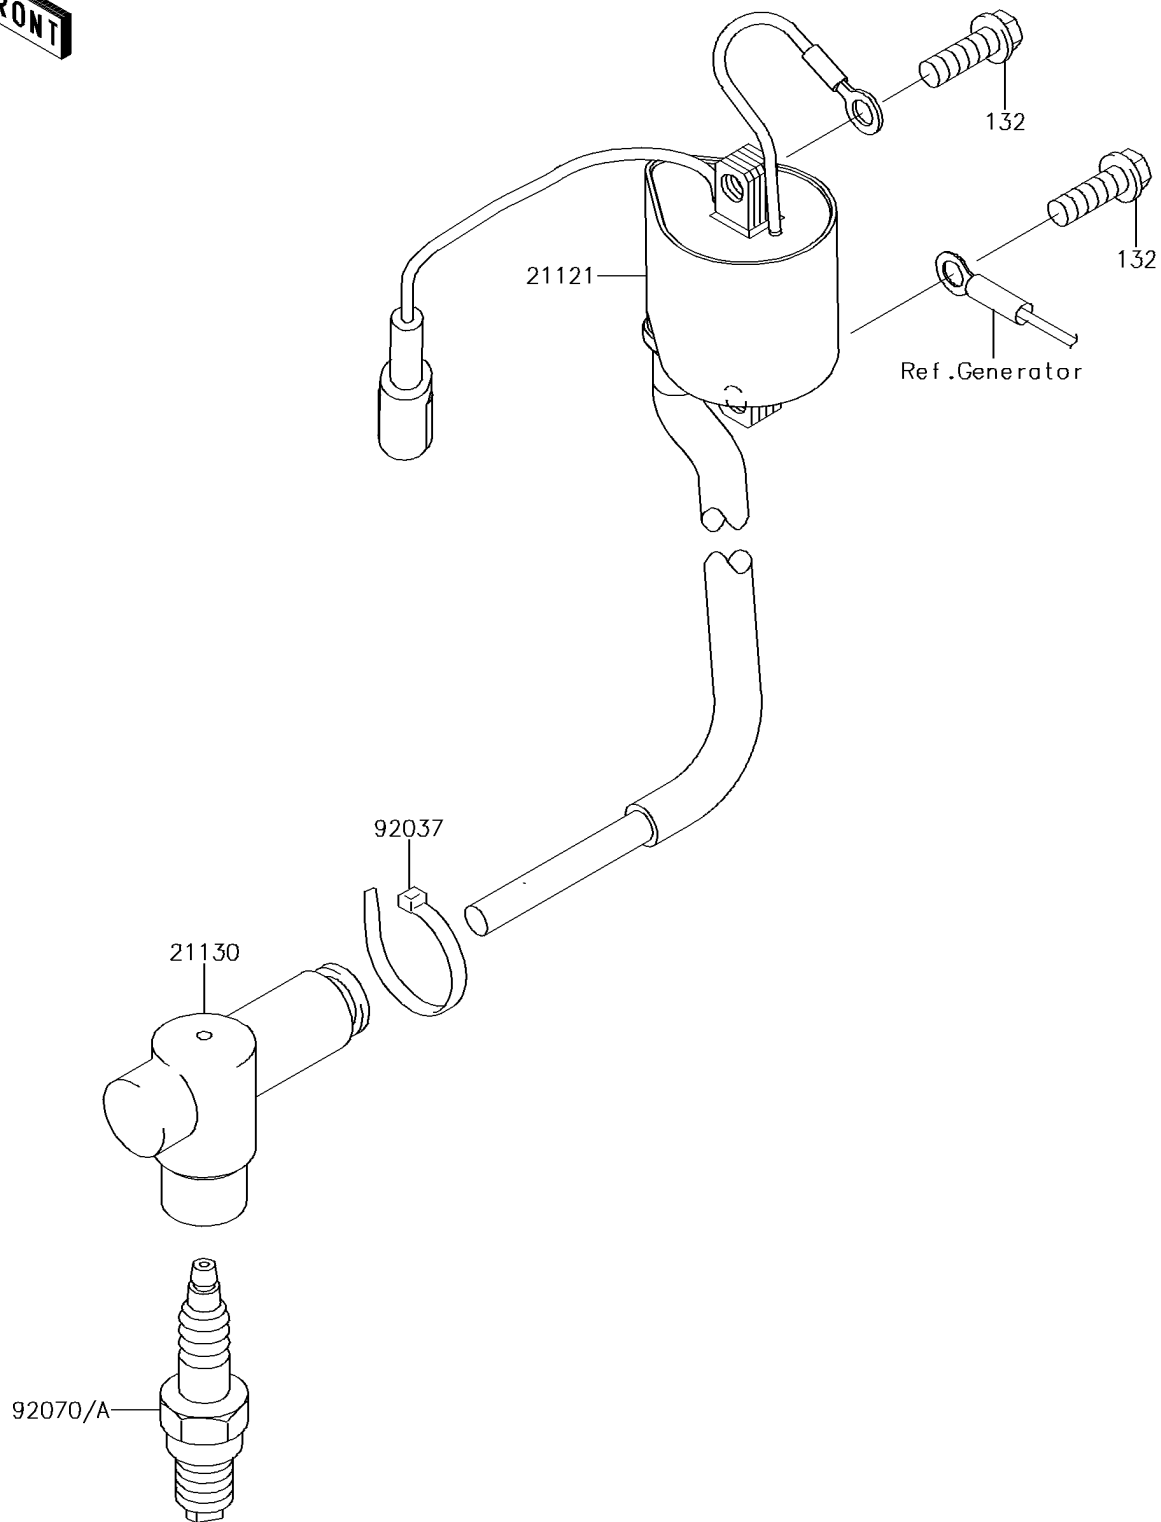

2014 KX™85 PARTS DIAGRAM

Ignition System

E1830

2014 KX™85 PARTS LIST

Ignition System

ITEM NAME	PART NUMBER	QUANTITY
BOLT-FLANGED-SMALL,6X18 (Ref # 132)	132BA0618	1
COIL-IGNITION (Ref # 21121)	21121-0722	1
CAP-SPARK PLUG (Ref # 21130)	21130-1077	1
CLAMP (Ref # 92037)	92037-1173	1
PLUG-SPARK,BR9EVX(NGK),SOLID (Ref # 92070)	92070-1228	1
PLUG-SPARK,R6252K-105NGK,SOLID (Ref # 92070A)	92070-1241	1