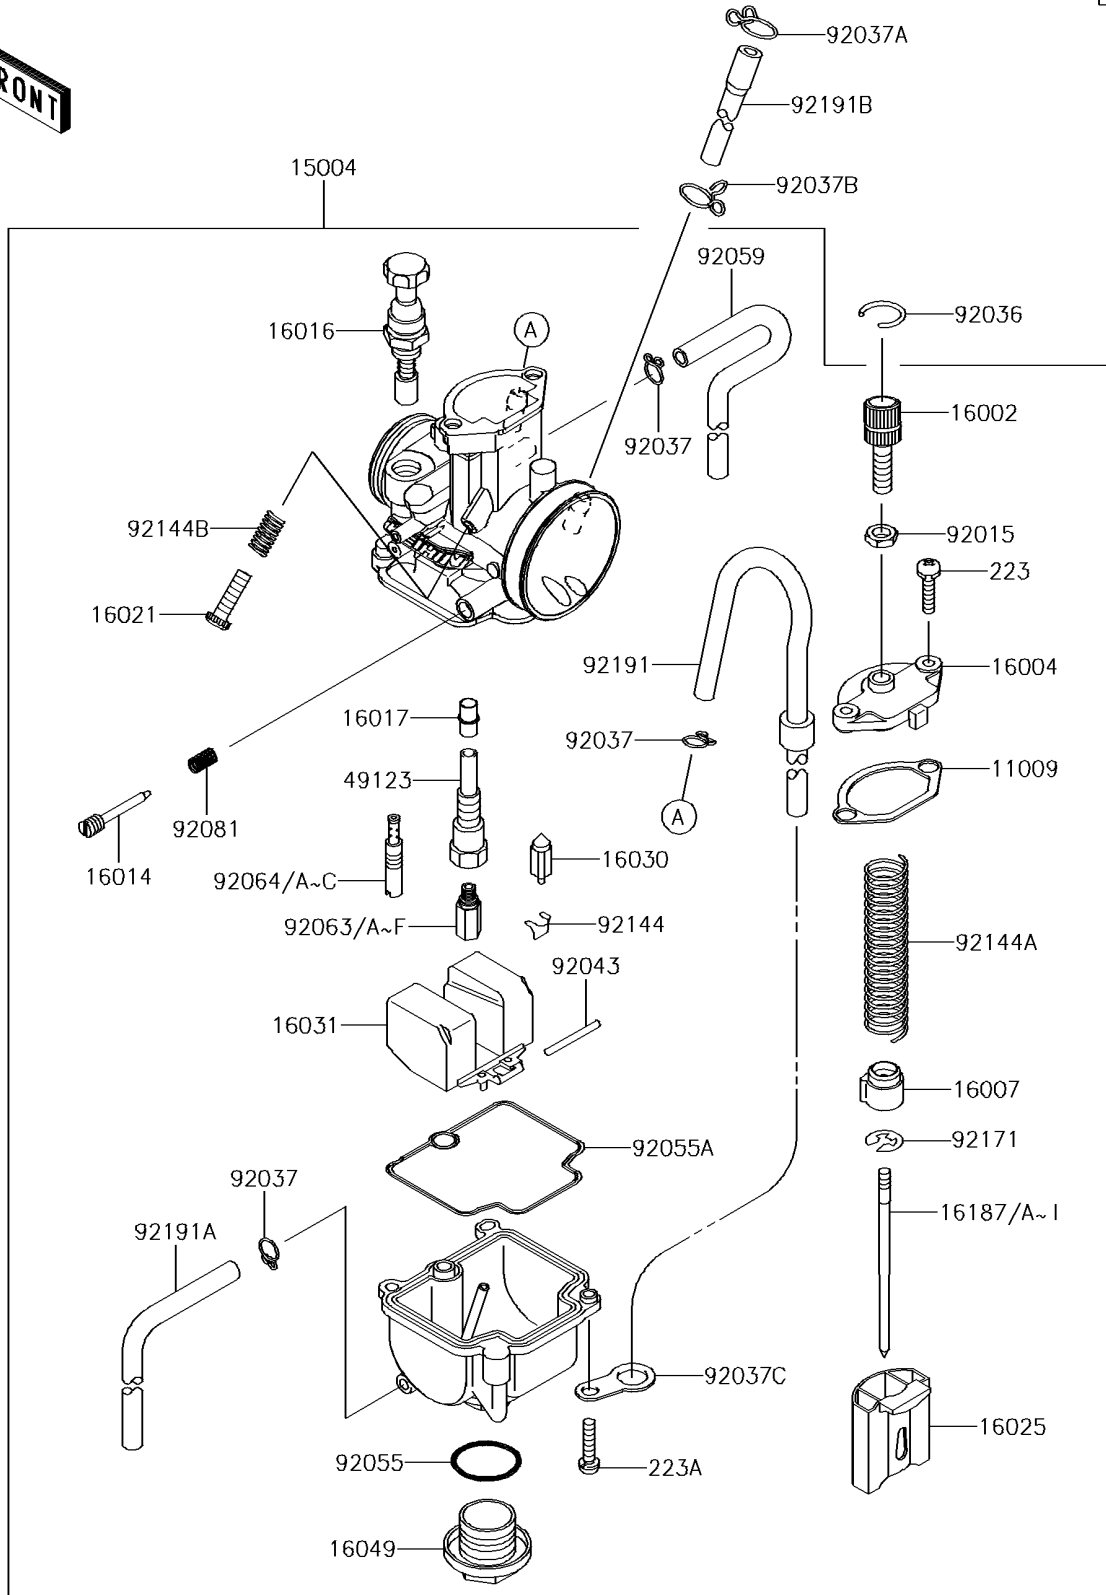

2014 KX™85 PARTS DIAGRAM

Carburetor

E1611