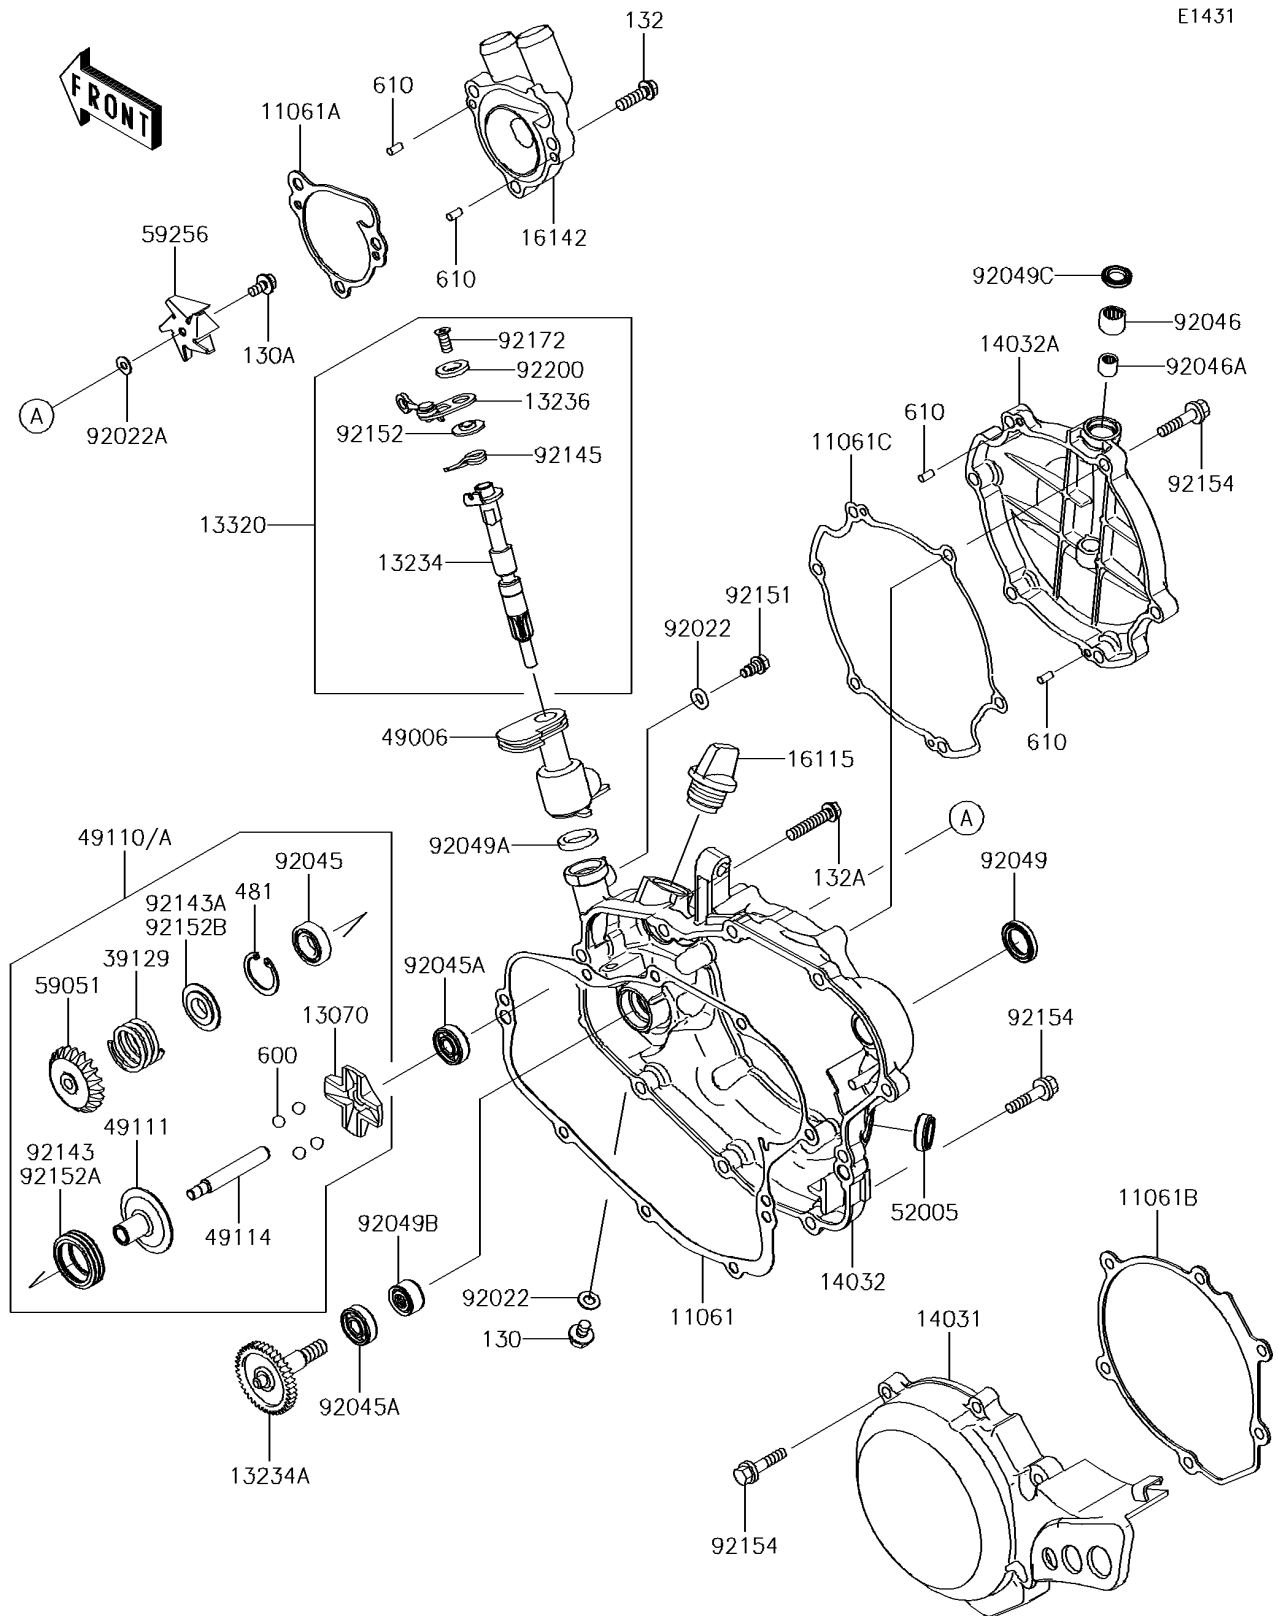

2014 KX™85 PARTS DIAGRAM

Engine Cover(s)

E1431

2014 KX™85 PARTS LIST

Engine Cover(s)

ITEM NAME	PART NUMBER	QUANTITY
GASKET,CLUTCH COVER (Ref # 11061)	11061-0122	1
GASKET,PUMP COVER (Ref # 11061A)	11061-0184	1
GASKET,GENERATOR COVER (Ref # 11061B)	11061-0194	1
GASKET,CLUTCH COVER (Ref # 11061C)	11061-0869	1
GUIDE,GOVERNOR (Ref # 13070)	13070-1309	1
SHAFT-COMP (Ref # 13234)	13234-0008	1
SHAFT-COMP,WATER PUMP (Ref # 13234A)	13234-1103	1
LEVER-COMP (Ref # 13236)	13236-0023	1
LEVER-ASSY (Ref # 13320)	13320-0002	1
COVER-GENERATOR (Ref # 14031)	14031-0580	1
COVER-CLUTCH,INSIDE (Ref # 14032)	14032-0041	1
COVER-CLUTCH,OUTSIDE (Ref # 14032A)	14032-0578	1
CAP-OIL FILLER (Ref # 16115)	16115-018	1
COVER-PUMP,WATER (Ref # 16142)	16142-1144	1
SPRING-GOVERNOR (Ref # 39129)	39129-1022	1
BOOT,GOVERNOR (Ref # 49006)	49006-1313	1
GOVERNOR-ASSY (Ref # 49110)	49110-0010	1
HOLDER-GOVERNOR WEIGHT (Ref # 49111)	49111-1064	1
SHAFT-GOVERNOR (Ref # 49114)	49114-0005	1
GAUGE,OIL LEVEL (Ref # 52005)	52005-0019	1
GEAR-SPUR (Ref # 59051)	59051-1412	1
IMPELLER (Ref # 59256)	59256-1064	1
WASHER,6.1X12X1 (Ref # 92022)	92022-077	1
WASHER,5.2X13X1 (Ref # 92022A)	92022-1380	1
BEARING-BALL (Ref # 92045)	92045-0010	1
BEARING-BALL,608MC3 (Ref # 92045A)	92045-1305	1
BEARING-NEEDLE,HK1010FM (Ref # 92046)	92046-0046	1
BEARING-NEEDLE,6BTM109 (Ref # 92046A)	92046-1217	1
SEAL-OIL,SB16244 (Ref # 92049)	92049-002	1