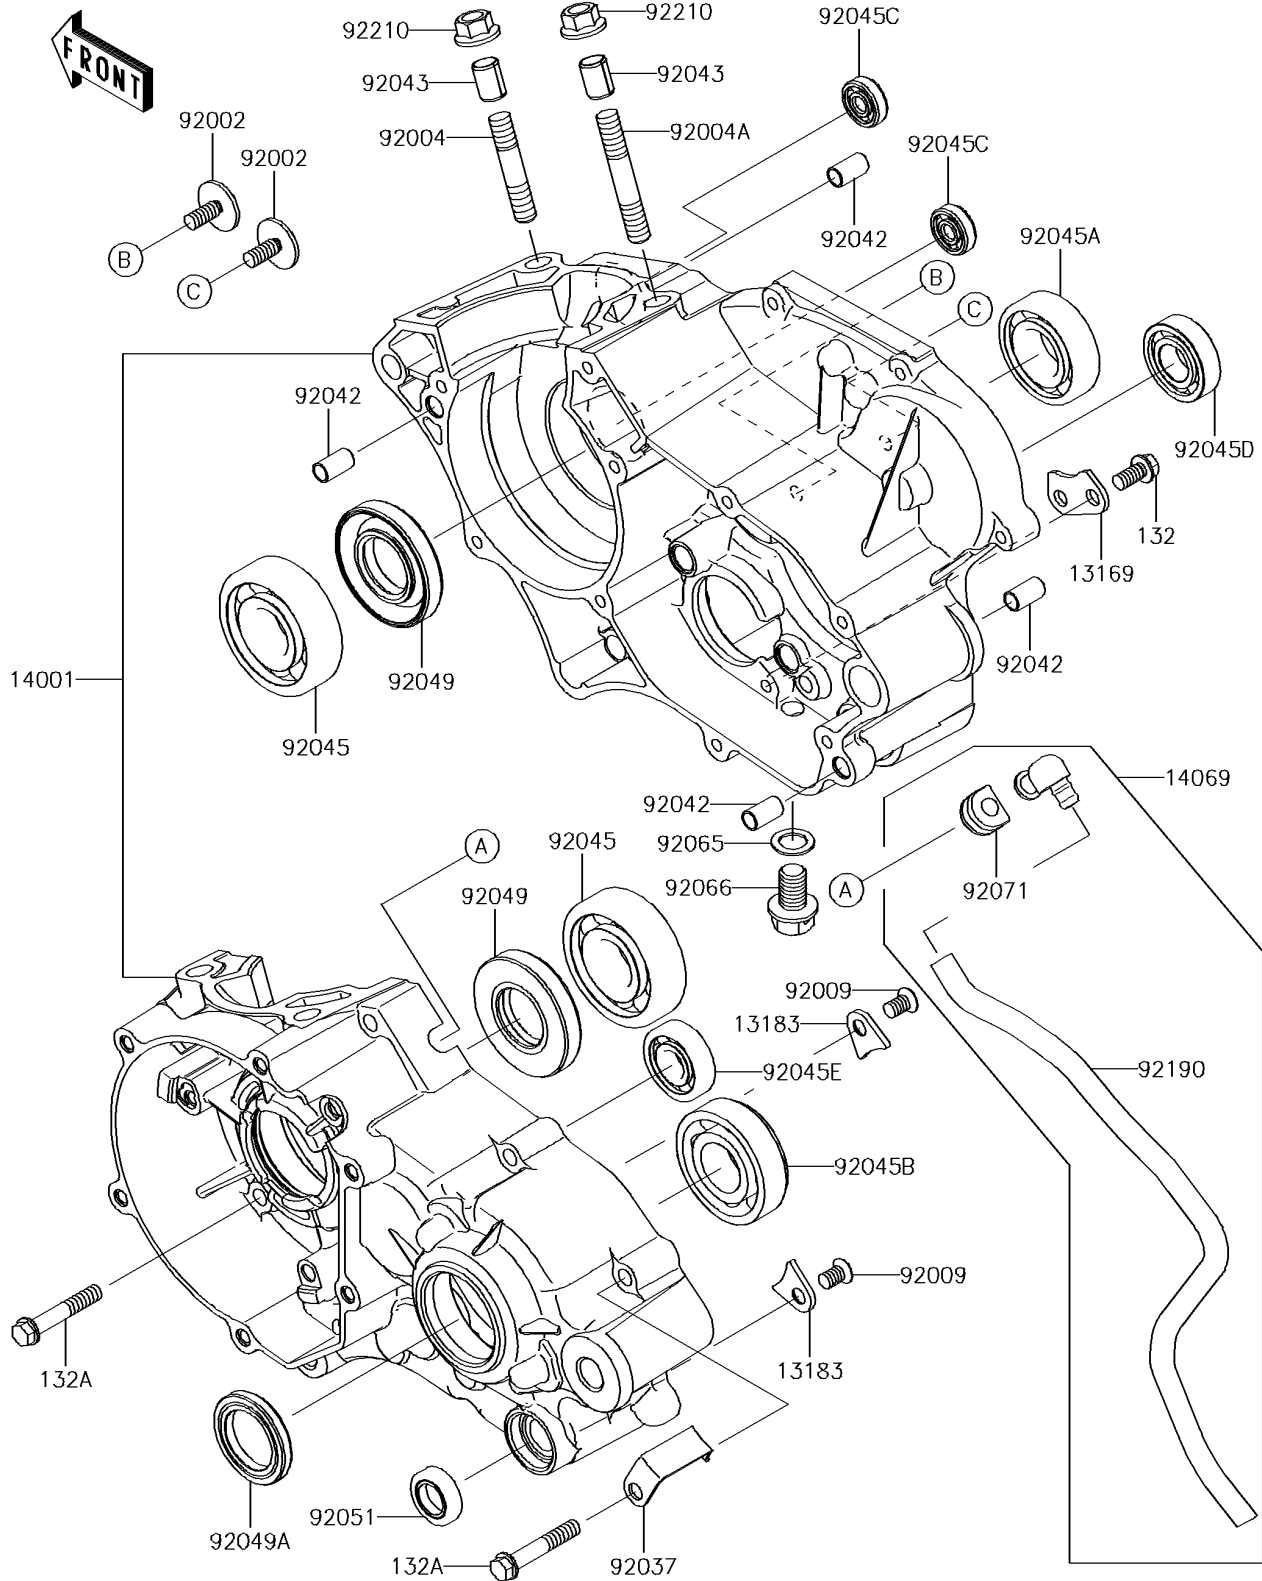

2014 KX™85 PARTS DIAGRAM

Crankcase

E1411

2014 KX™85 PARTS LIST

Crankcase

ITEM NAME	PART NUMBER	QUANTITY
PLATE,CHANGE DRUM (Ref # 13169)	13169-012	1
PLATE (Ref # 13183)	13183-1182	1
BOLT-FLANGED-SMALL,6X12 (Ref # 132)	132BA0612	1
BOLT-FLANGED-SMALL,6X35 (Ref # 132A)	132BA0635	1
SET-CRANKCASE (Ref # 14001)	14001-0681	1
BREATHER (Ref # 14069)	14069-1062	1
BOLT,6X16 (Ref # 92002)	92002-1659	1
STUD,8X28.5 (Ref # 92004)	92004-1252	1
STUD,8X37 (Ref # 92004A)	92004-1254	1
SCREW,6X10 (Ref # 92009)	92009-1563	1
CLAMP,HARNES (Ref # 92037)	92037-1318	1
PIN,DOWEL,6.3X8X14 (Ref # 92042)	92042-007	1
PIN,8.2X10X14 (Ref # 92043)	92043-1264	1
BEARING-BALL,R-6304C3 (Ref # 92045)	92045-1059	1
BEARING-BALL,6004TMB (Ref # 92045A)	92045-1118	1
BEARING-BALL,6204 (Ref # 92045B)	92045-1226	1
BEARING-BALL,626MC3 (Ref # 92045C)	92045-1304	1
BEARING-BALL,TMB002 (Ref # 92045D)	92045-1360	1
BEARING-BALL,16101JRX3 (Ref # 92045E)	92045-1450	1
SEAL-OIL,SD20407GS (Ref # 92049)	92049-1188	1
SEAL-OIL,TC25375 (Ref # 92049A)	92049-1292	1
SEAL-OIL,TB13225.5 (Ref # 92051)	92051-005	1
GASKET,10.5X16X1 (Ref # 92065)	92065-058	1
PLUG,DRAIN (Ref # 92066)	92066-1437	1
GROMMET,BREATHER (Ref # 92071)	92071-042	1
TUBE,6X9X330 (Ref # 92190)	92190-1116	1
NUT,8MM (Ref # 92210)	92210-0076	1