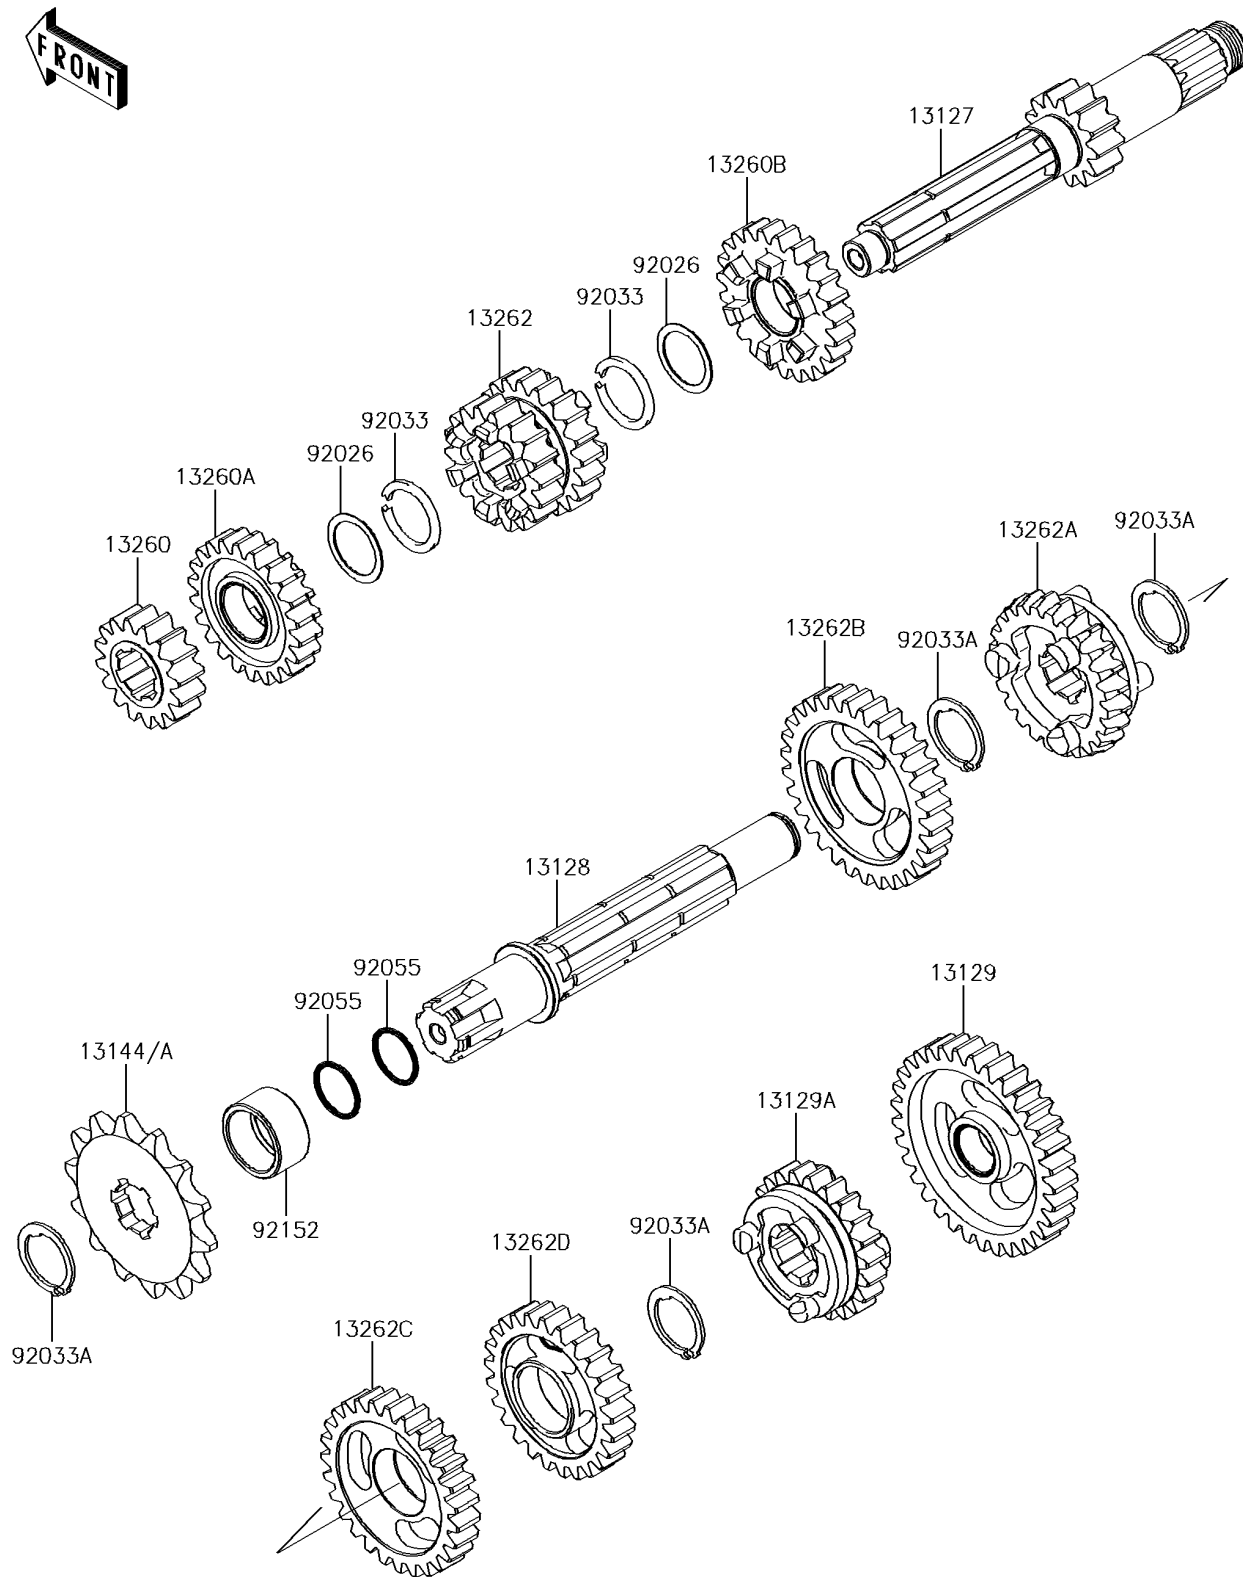

## 2014 KX™85 PARTS DIAGRAM

Transmission

E1361

## 2014 KX™85 PARTS LIST

Transmission

ITEM NAME	PART NUMBER	QUANTITY
SHAFT-TRANSMISSION INPUT,13T (Ref # 13127)	13127-1261	1
SHAFT-TRANSMISSION OUTPUT (Ref # 13128)	13128-0022	1
GEAR,OUTPUT LOW,33T (Ref # 13129)	13129-1725	1
GEAR,OUTPUT 6TH,22T (Ref # 13129A)	13129-1730	1
SPROCKET-OUTPUT,13T (Ref # 13144)	13144-0564	1
SPROCKET-OUTPUT,14T (Ref # 13144A)	13144-1022	1
GEAR,INPUT 2ND,16T (Ref # 13260)	13260-1014	1
GEAR,INPUT 5TH,22T (Ref # 13260A)	13260-1950	1
GEAR,INPUT 6TH,23T (Ref # 13260B)	13260-1951	1
GEAR,INPUT 3RD&4TH,18&20T (Ref # 13262)	13262-0180	1
GEAR,OUTPUT 5TH,24T (Ref # 13262A)	13262-0181	1
GEAR,OUTPUT 2ND,30T (Ref # 13262B)	13262-0298	1
GEAR,OUTPUT 3RD,27T (Ref # 13262C)	13262-0299	1
GEAR,OUTPUT 4TH,25T (Ref # 13262D)	13262-0300	1
SPACER,18X23X0.50 (Ref # 92026)	92026-1602	1
RING-SNAP (Ref # 92033)	92033-028	1
RING-SNAP,18MM (Ref # 92033A)	92033-1079	1
RING-O,17.5X1.5 (Ref # 92055)	92055-022	1
COLLAR,20X25X12.9 (Ref # 92152)	92152-0195	1