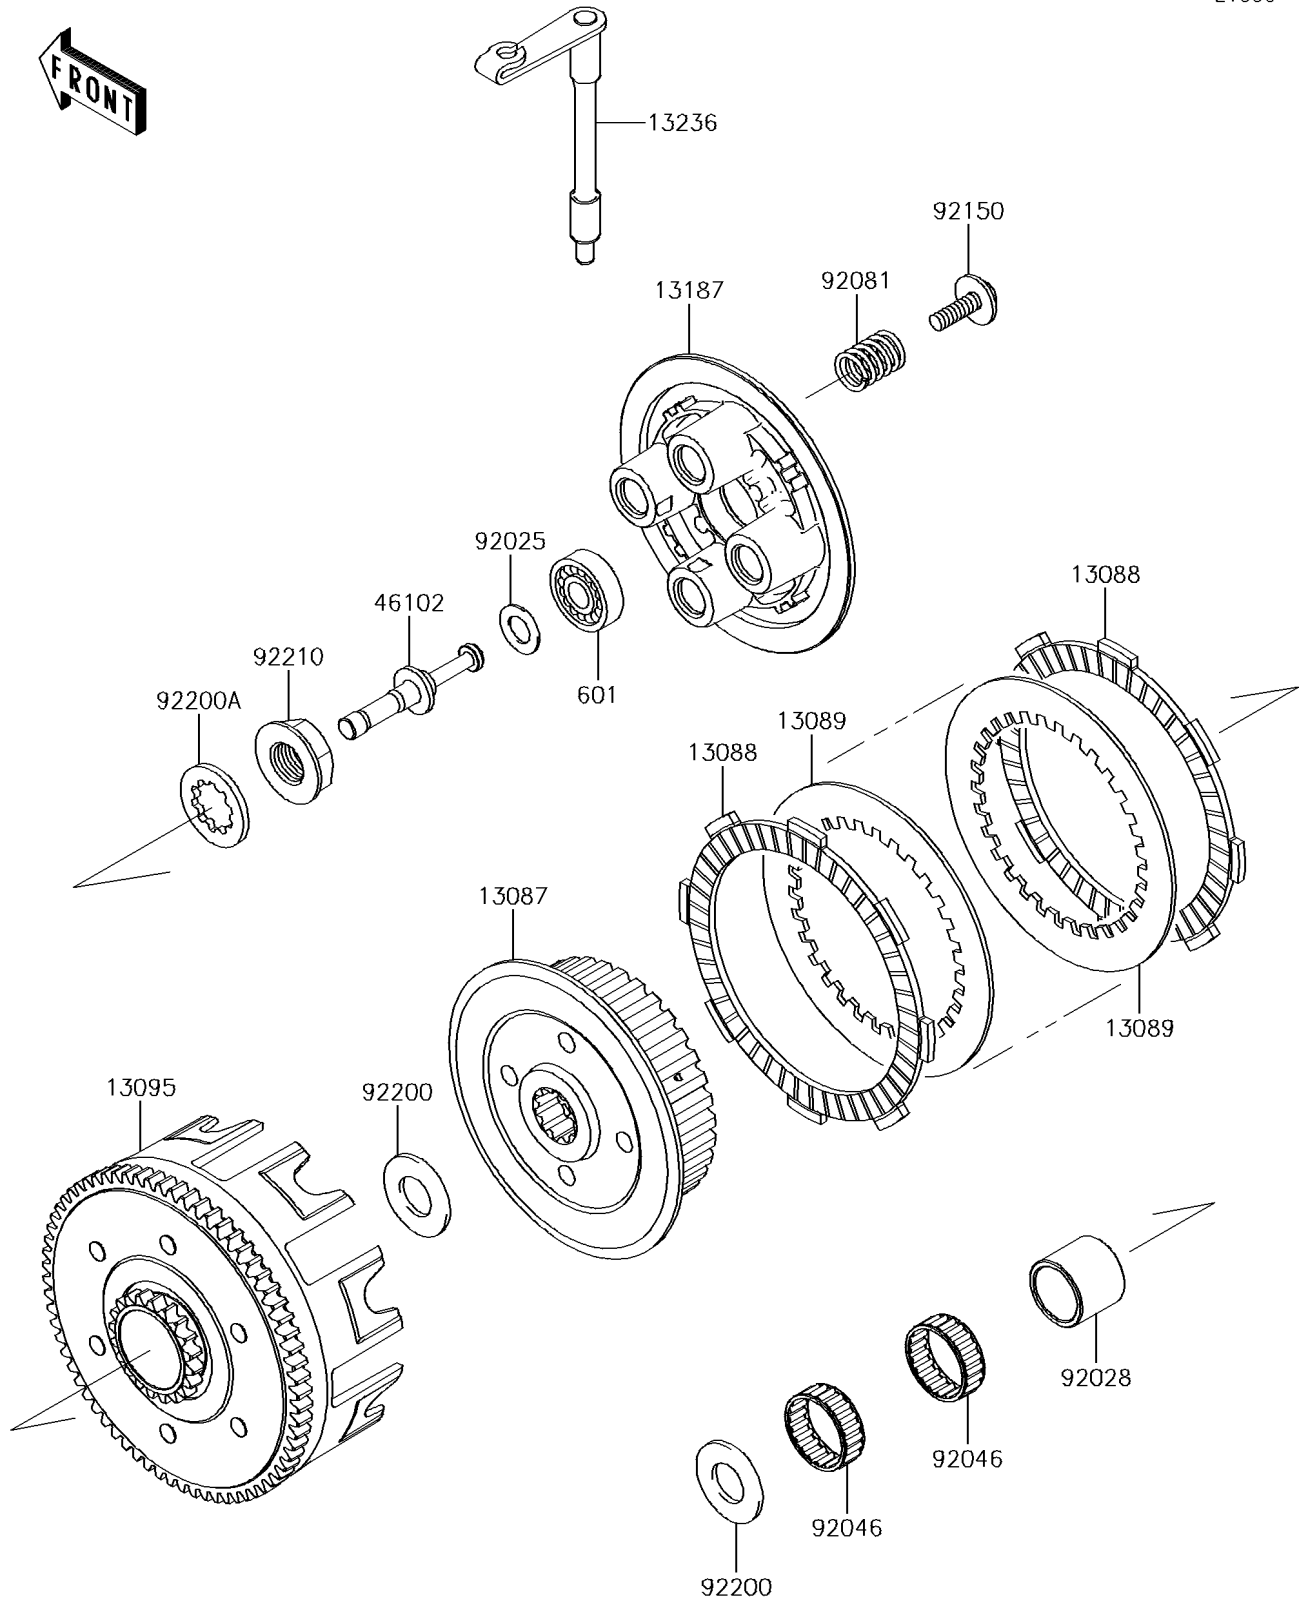

2014 KX™85 PARTS DIAGRAM

Clutch

E1350

2014 KX™85 PARTS LIST

Clutch

ITEM NAME	PART NUMBER	QUANTITY
HUB-CLUTCH (Ref # 13087)	13087-1170	1
PLATE-FRICTION,ID=91 (Ref # 13088)	13088-1016	1
PLATE-CLUTCH (Ref # 13089)	13089-1120	1
HOUSING-COMP-CLUTCH (Ref # 13095)	13095-1406	1
PLATE-CLUTCH OPERATING (Ref # 13187)	13187-1013	1
LEVER-COMP,RELEASE (Ref # 13236)	13236-1298	1
ROD,CLUTCH RELEASE (Ref # 46102)	46102-1409	1
BEARING-BALL (Ref # 601)	601A6001	1
SHIM (Ref # 92025)	92025-1780	1
BUSHING,20X25X21.1 (Ref # 92028)	92028-1811	1
BEARING-NEEDLE,KT252910EG (Ref # 92046)	92046-1254	1
SPRING,CLUTCH (Ref # 92081)	92081-1492	1
BOLT,6X20,WASHER (Ref # 92150)	92150-1715	1
WASHER,20.3X33X2.0 (Ref # 92200)	92200-1351	1
WASHER,20X30X2.6 (Ref # 92200A)	92200-1352	1
NUT,16MM (Ref # 92210)	92210-1113	1