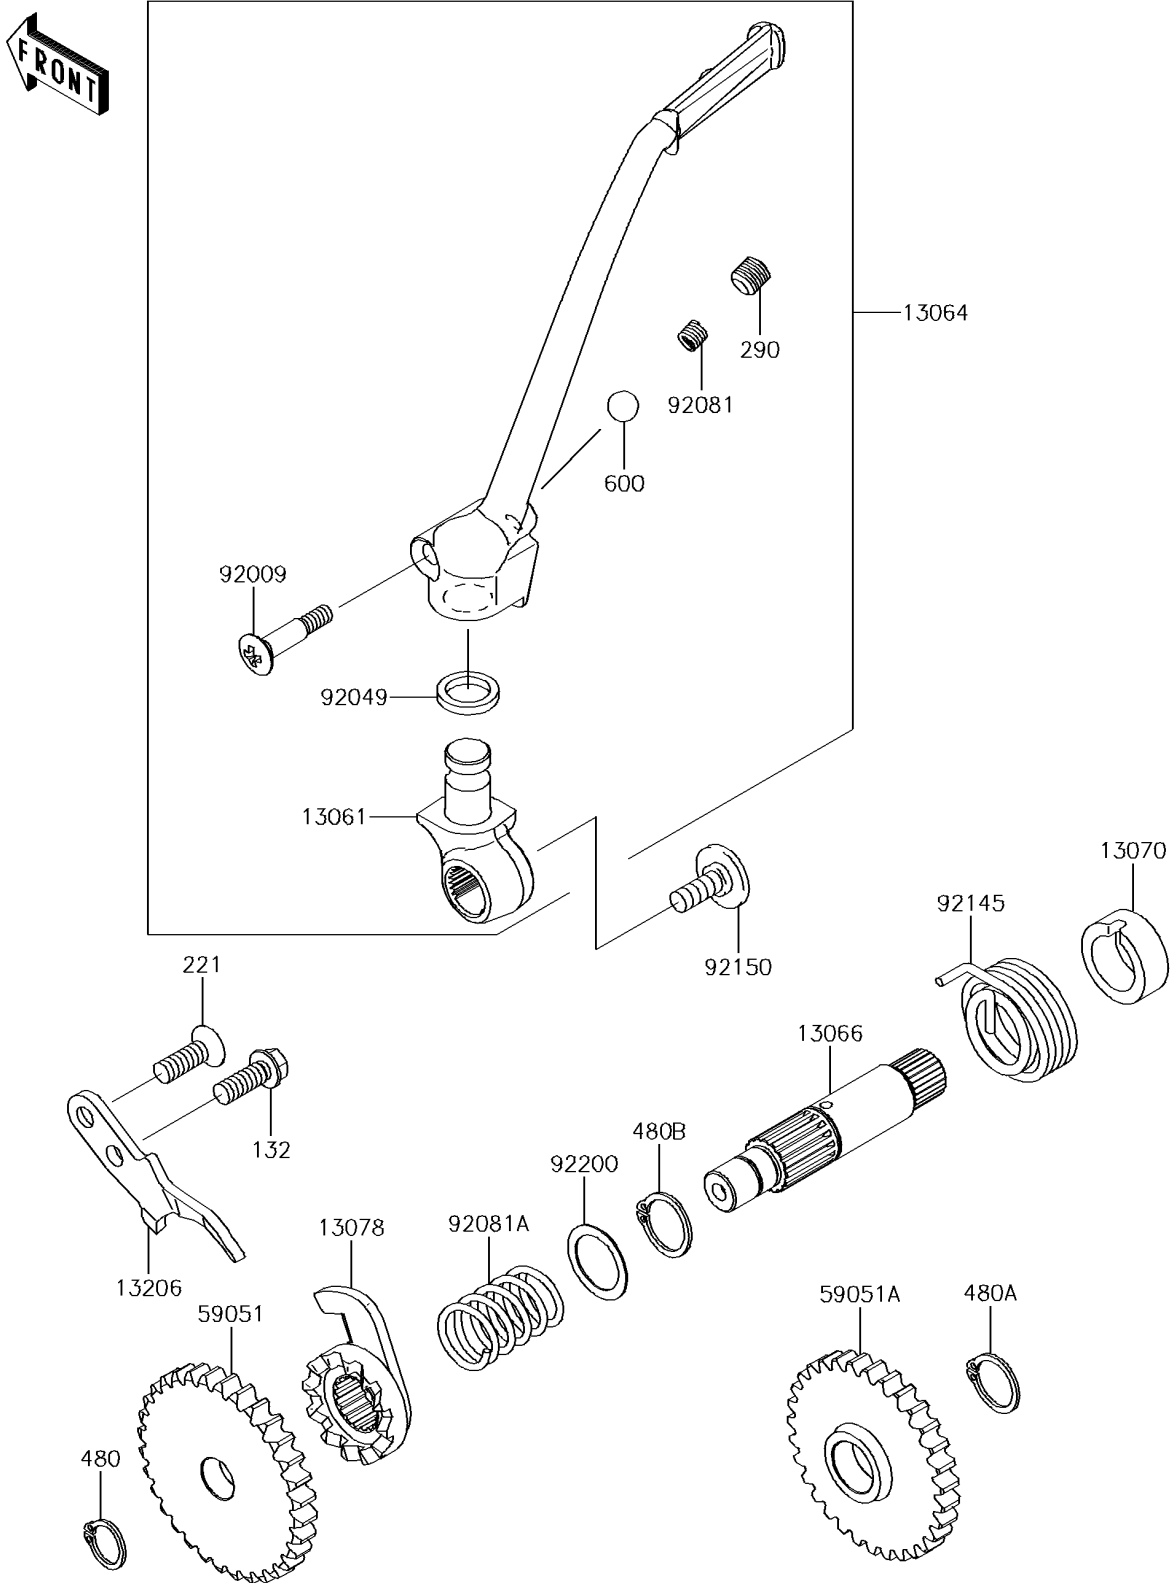

2014 KX™85 PARTS DIAGRAM

Kickstarter Mechanism

E1340

2014 KX™85 PARTS LIST

Kickstarter Mechanism

ITEM NAME	PART NUMBER	QUANTITY
BOSS,KICK PEDAL (Ref # 13061)	13061-1712	1
LEVER-ASSY-KICK,PEDAL (Ref # 13064)	13064-0073	1
SHAFT-KICK (Ref # 13066)	13066-1097	1
GUIDE (Ref # 13070)	13070-1314	1
RATCHET (Ref # 13078)	13078-1004	1
BOLT-FLANGED-SMALL,6X16 (Ref # 132)	132BA0616	1
GUIDE-KICK (Ref # 13206)	13206-1066	1
SCREW-CSK-CROS,6X18 (Ref # 221)	221AA0618	1
SCREW-SET-SOCKET,8X8 (Ref # 290)	290CA0808	1
CIRCLIP-TYPE-C,12MM (Ref # 480)	480J1200	1
CIRCLIP-TYPE-C,15MM (Ref # 480A)	480J1500	1
CIRCLIP-TYPE-C,16MM (Ref # 480B)	480J1600	1
GEAR-SPUR,32T (Ref # 59051)	59051-1026	1
GEAR-SPUR,31T,KICK (Ref # 59051A)	59051-1147	1
BALL-STEEL,1/4 (Ref # 600)	600A0800	1
SCREW,6X27 (Ref # 92009)	92009-1607	1
SEAL-OIL,SR12162.5 (Ref # 92049)	92049-1468	1
SPRING,KICK PEDAL (Ref # 92081)	92081-020	1
SPRING,RATCHET (Ref # 92081A)	92081-122	1
SPRING (Ref # 92145)	92145-1058	1
BOLT,SOCKET,6X16 (Ref # 92150)	92150-1673	1
WASHER,KICKSHAFT (Ref # 92200)	92200-1209	1