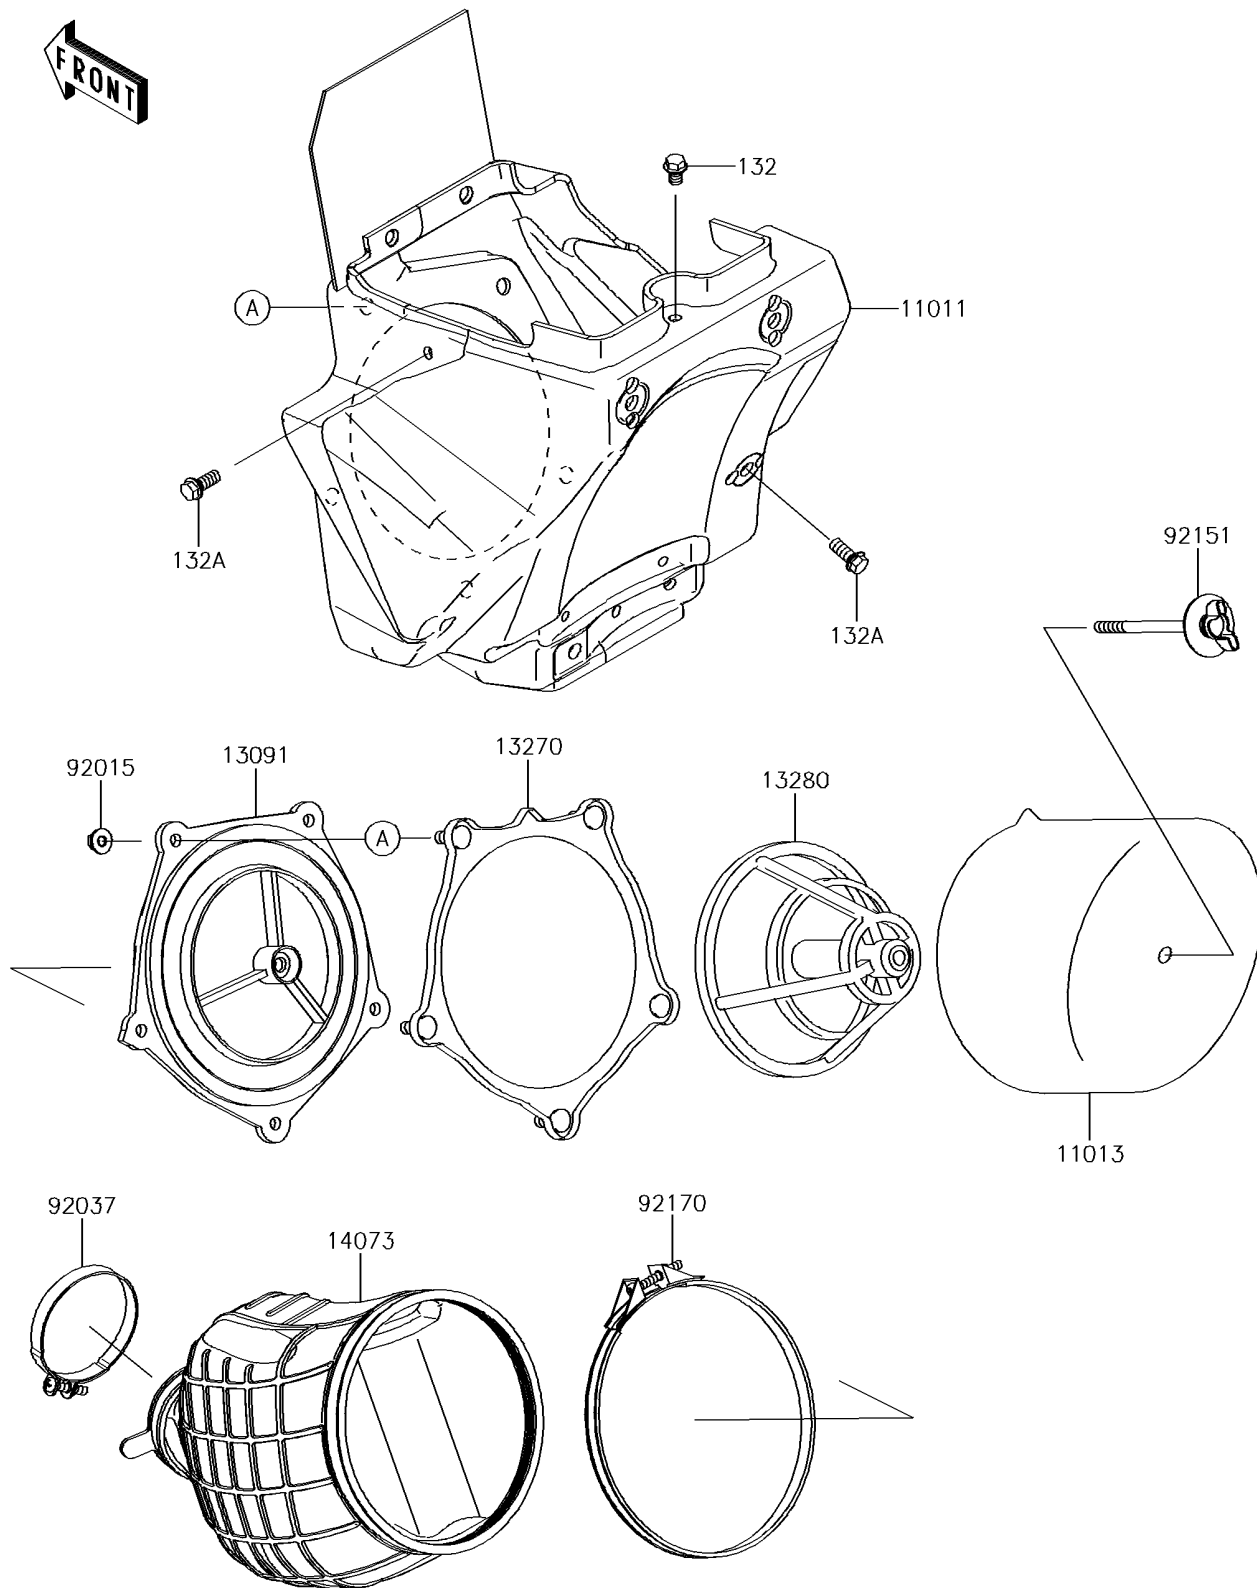

2014 KX™85 PARTS DIAGRAM

Air Cleaner

E1130

2014 KX™85 PARTS LIST

Air Cleaner

ITEM NAME	PART NUMBER	QUANTITY
CASE-AIR FILTER (Ref # 11011)	11011-1612	1
ELEMENT-AIR FILTER (Ref # 11013)	11013-0736	1
HOLDER (Ref # 13091)	13091-1697	1
BOLT-FLANGED-SMALL,6X8 (Ref # 132)	132BA0608	1
PLATE,AIR FILTER (Ref # 13270)	13270-1905	1
HOLDER,ELEMENT (Ref # 13280)	13280-0768	1
BOLT-FLANGED-SMALL,6X14 (Ref # 132A)	132BA0614	1
DUCT (Ref # 14073)	14073-1785	1
NUT,FLANGED,5MM (Ref # 92015)	92015-1259	1
CLAMP,55MM (Ref # 92037)	92037-1486	1
BOLT,AIR FILTER (Ref # 92151)	92151-1256	1
CLAMP,126MM (Ref # 92170)	92170-1194	1