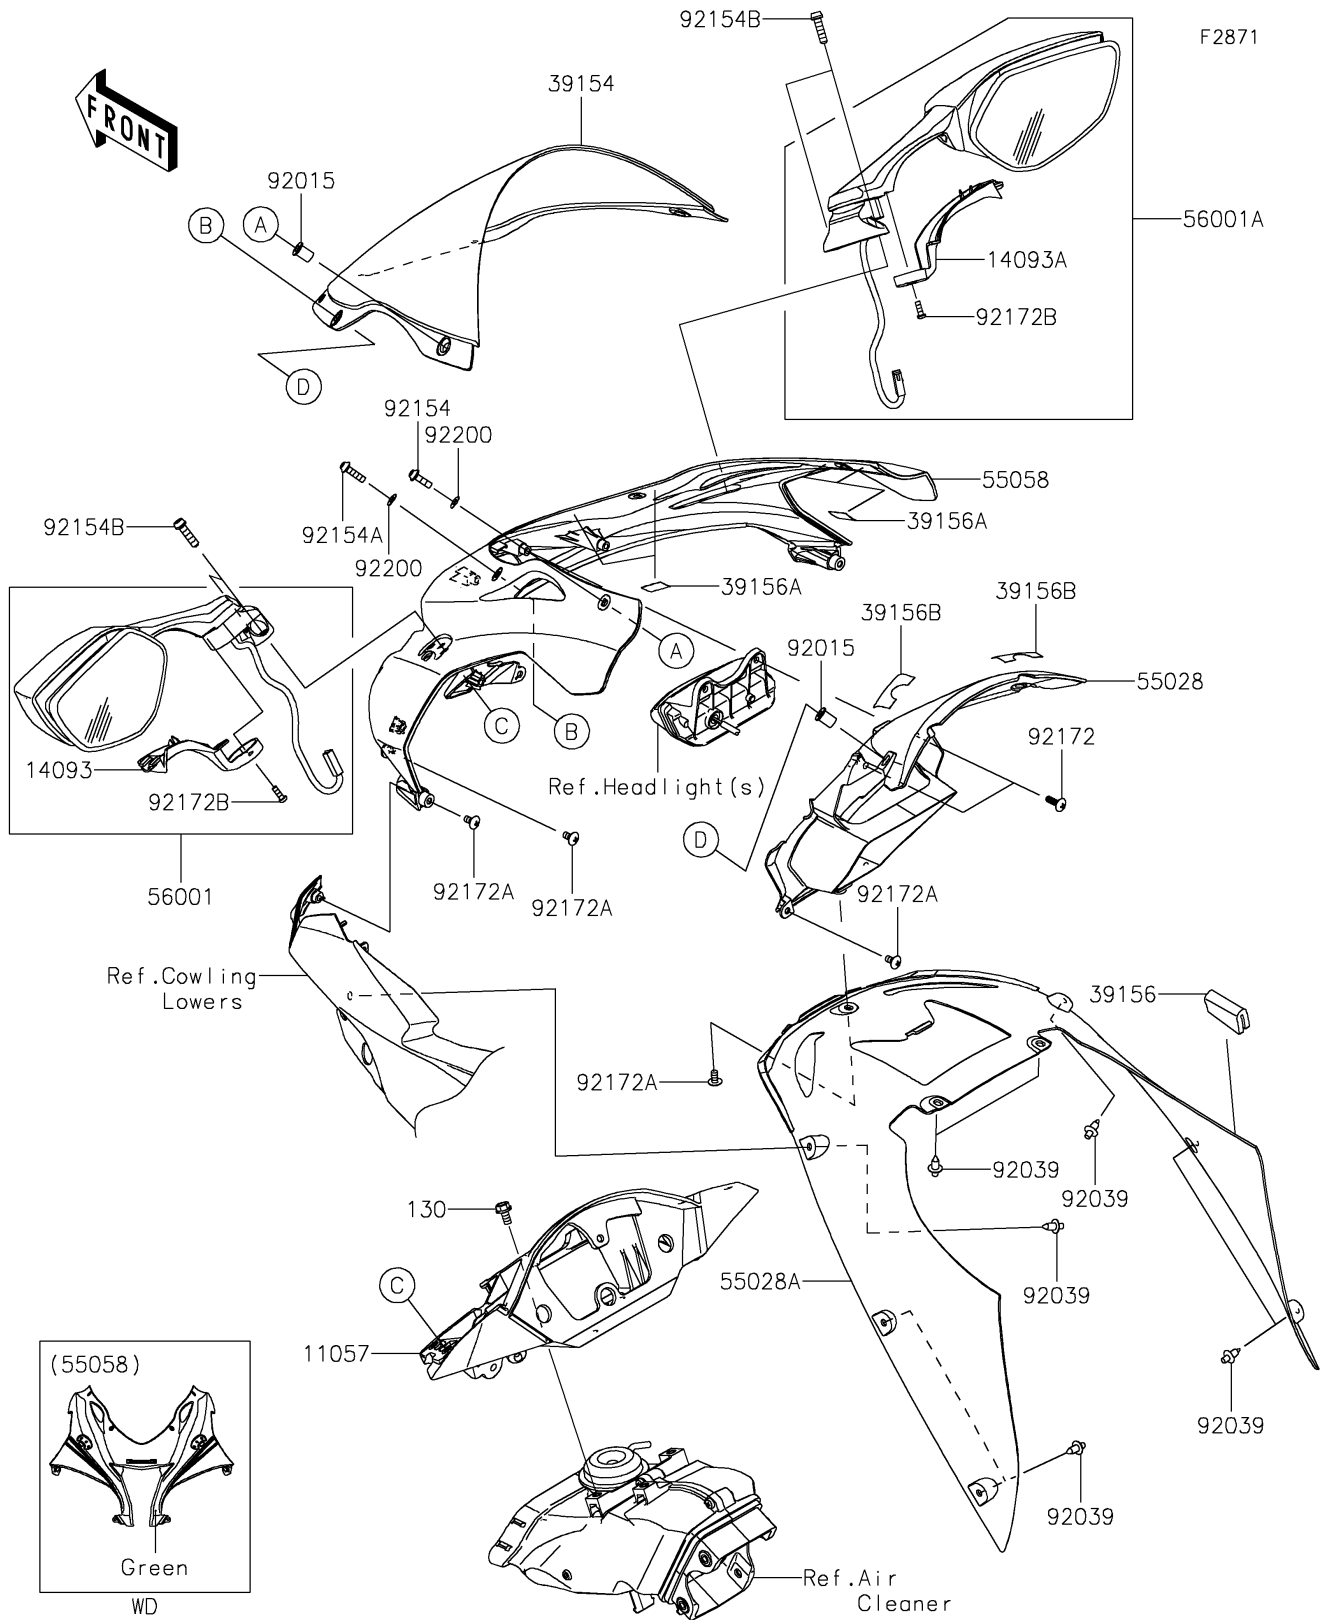

2019 PARTS DIAGRAM

Cowling

2019 PARTS LIST

Cowling

ITEM NAME	PART NUMBER	QUANTITY
BRACKET,METER (Ref # 11057)	11057-0072	1
BOLT-FLANGED,6X12 (Ref # 130)	130BA0612	1
COVER,MIRROR,LH (Ref # 14093)	14093-0343	1
COVER,MIRROR,RH (Ref # 14093A)	14093-0344	1
WINDSHIELD (Ref # 39154)	39154-0351	1
PAD (Ref # 39156)	39156-0292	1
PAD,15X20X0.2 (Ref # 39156A)	39156-1784	1
PAD (Ref # 39156B)	39156-2105	1
COWLING,RAM AIR (Ref # 55028)	55028-0573	1
COWLING,FR,CNT (Ref # 55028A)	55028-0578	1
COWLING,UPP,L.GREEN (Ref # 55058)	55058-5311-777	1
MIRROR-ASSY,LH (Ref # 56001)	56001-0322	1
MIRROR-ASSY,RH (Ref # 56001A)	56001-0323	1
NUT,WELL,5MM (Ref # 92015)	92015-1757	1
RIVET (Ref # 92039)	92039-0068	1
BOLT,SOCKET,5X16 (Ref # 92154)	92154-0209	1
BOLT,SOCKET,5X20 (Ref # 92154A)	92154-0210	1
BOLT,SOCKET,6X22,MEC (Ref # 92154B)	92154-2736	1
SCREW,TAPPING,5X16 (Ref # 92172)	92172-0175	1
SCREW,TAPPING,5X10 (Ref # 92172A)	92172-0335	1
SCREW-PAN-CROS,4X10 (Ref # 92172B)	92172-0871	1
WASHER,5.2X10X1.0 (Ref # 92200)	92200-1820	1