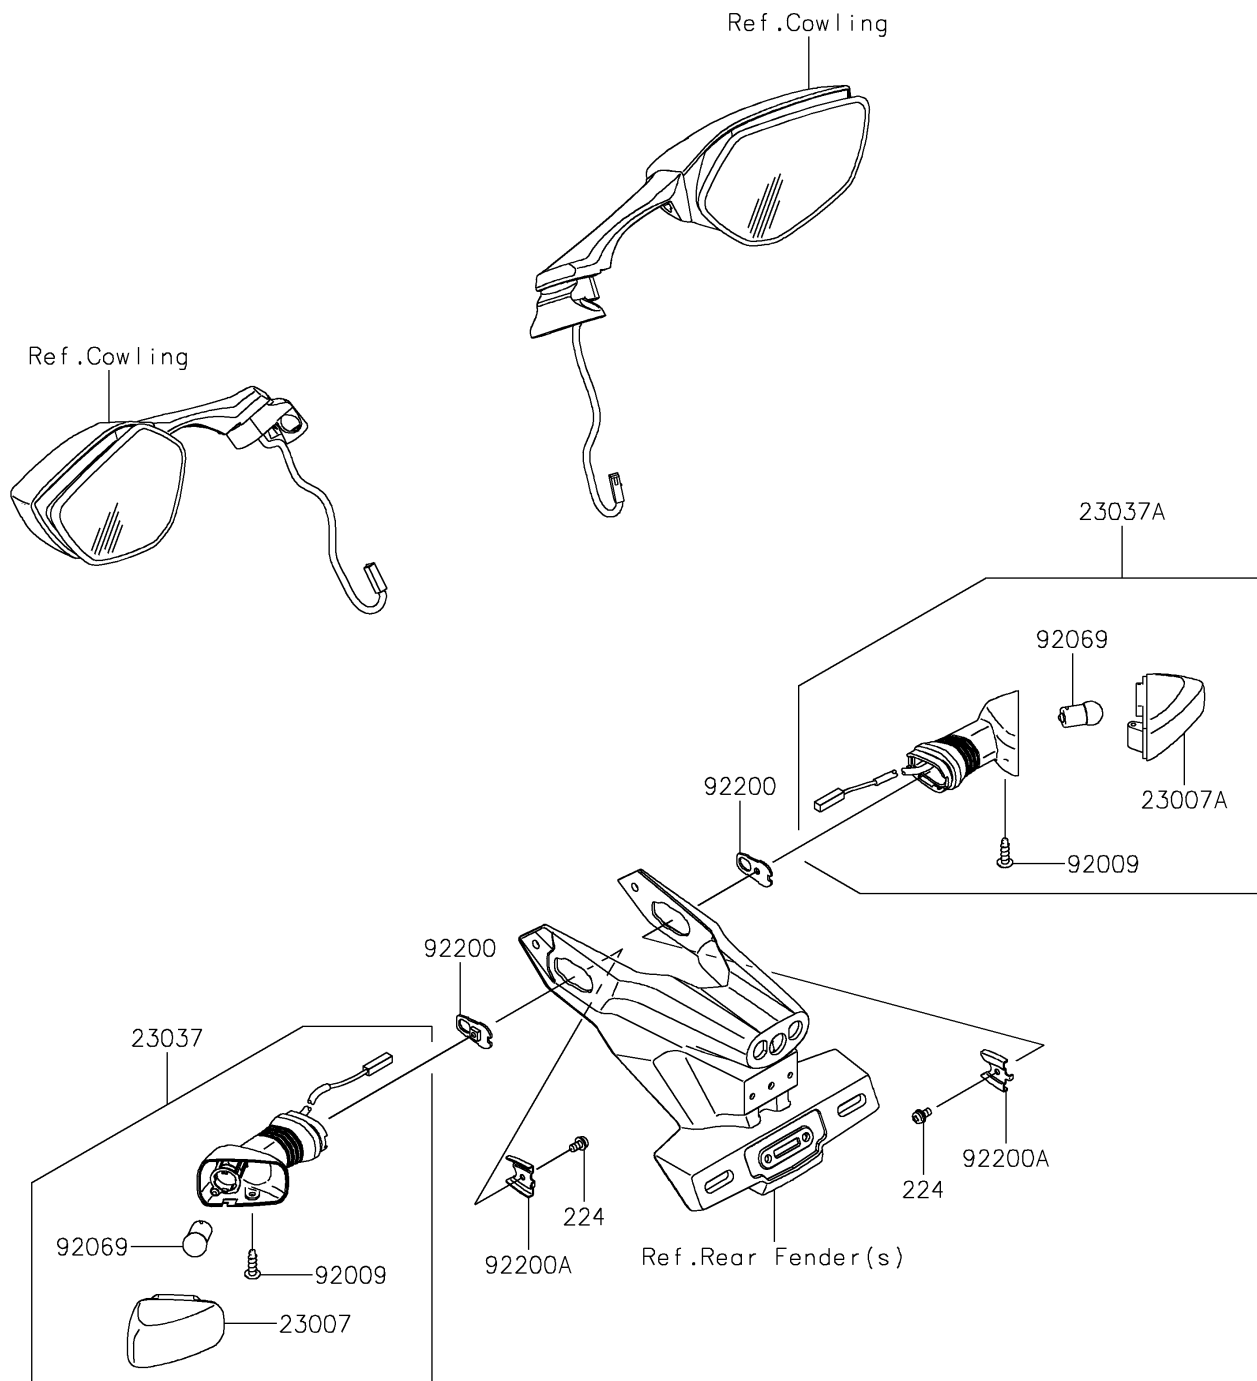

2019 PARTS DIAGRAM

Turn Signals

F2730

2019 PARTS LIST

Turn Signals

ITEM NAME	PART NUMBER	QUANTITY
SCREW-PAN-WP-CROS,4X8 (Ref # 224)	224AB0408	1
LENS-COMP,SIGNAL LAMP,RR,LH (Ref # 23007)	23007-0102	1
LENS-COMP,SIGNAL LAMP,RR,RH (Ref # 23007A)	23007-0103	1
LAMP-ASSY-SIGNAL,RR,LH (Ref # 23037)	23037-0145	1
LAMP-ASSY-SIGNAL,RR,RH (Ref # 23037A)	23037-0146	1
SCREW,4X16,BLACK (Ref # 92009)	92009-1158	1
BULB,12V 10W (Ref # 92069)	92069-0020	1
WASHER,NUT 4MM (Ref # 92200)	92200-0854	1
WASHER (Ref # 92200A)	92200-0855	1