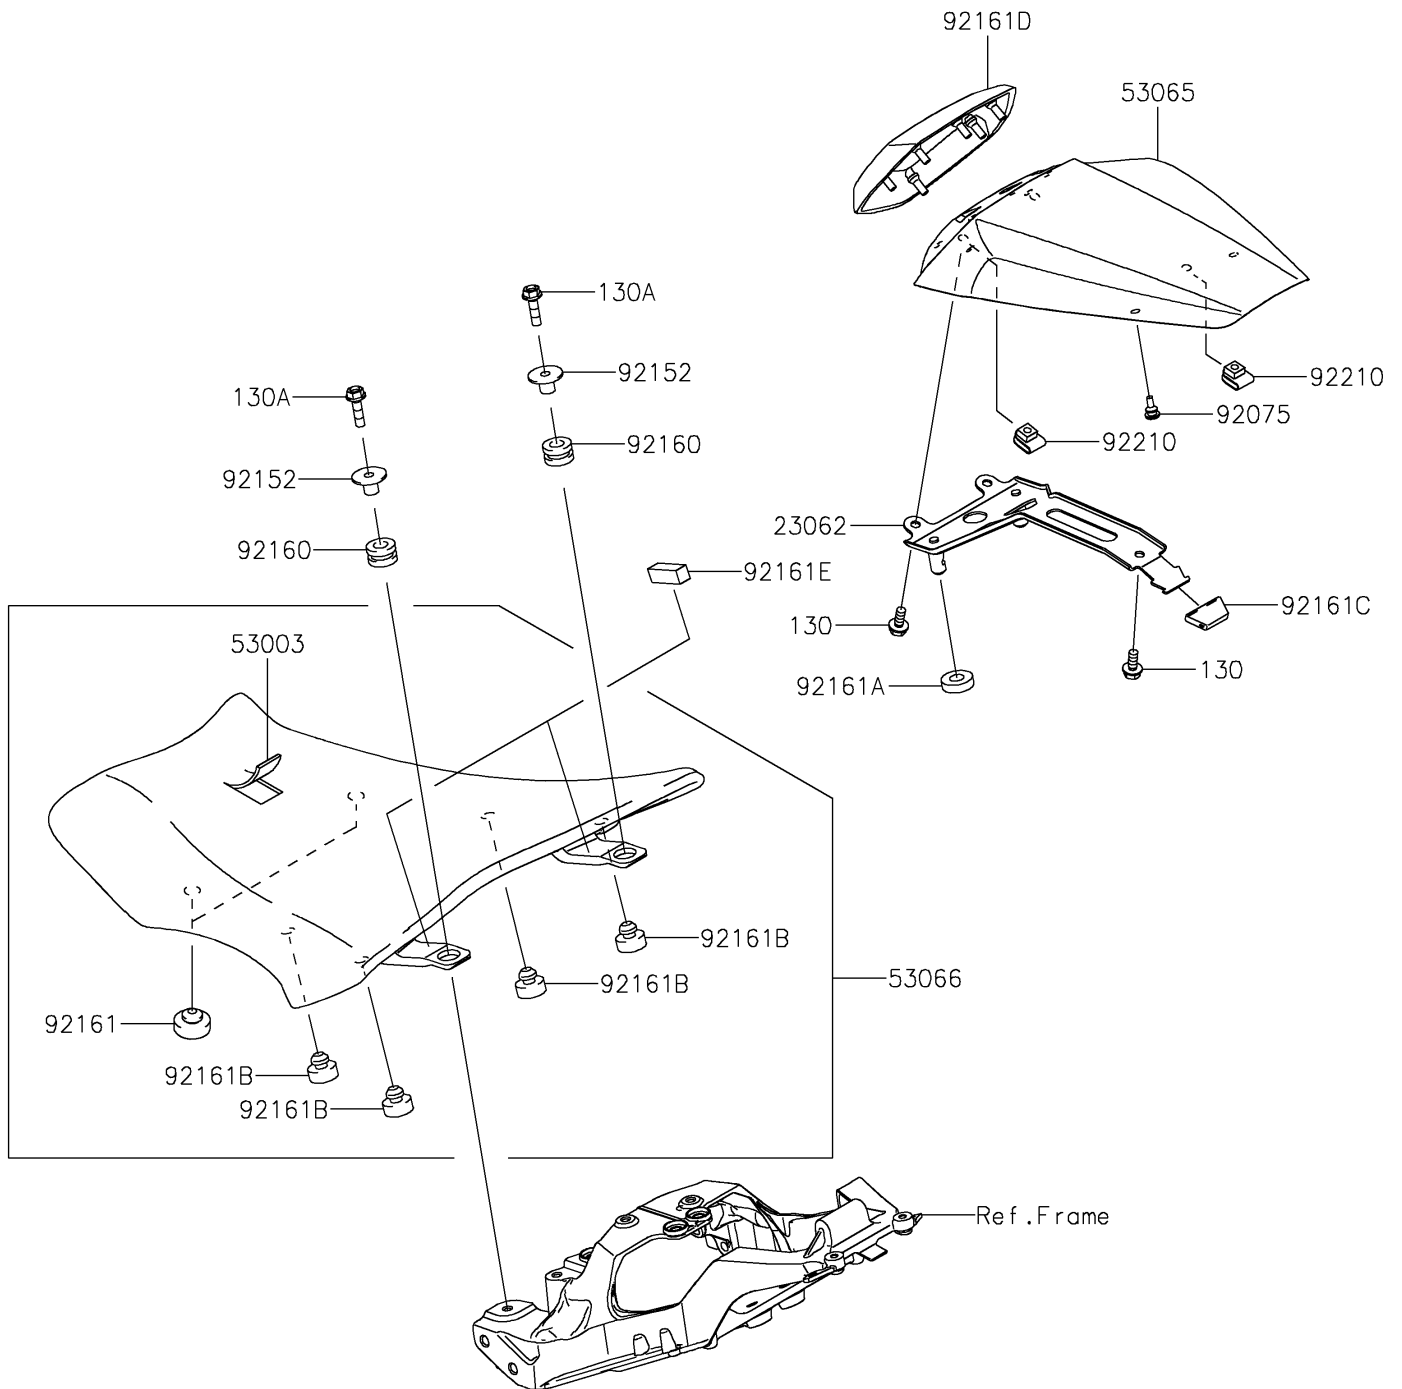

2019 PARTS DIAGRAM

Seat

F2510

2019 PARTS LIST

Seat

ITEM NAME	PART NUMBER	QUANTITY
BOLT-FLANGED,6X14 (Ref # 130)	130BA0614	1
BOLT-FLANGED,6X22 (Ref # 130A)	130BA0622	1
BRACKET-COMP (Ref # 23062)	23062-0861	1
LEATHER,FR SEAT,BLACK (Ref # 53003)	53003-0209-MA	1
COVER SEAT,L.GREEN (Ref # 53065)	53065-0038-777	1
SEAT-ASSY,FR,BLACK (Ref # 53066)	53066-0601-MA	1
DAMPER,6X10X15 (Ref # 92075)	92075-1808	1
COLLAR (Ref # 92152)	92152-0365	1
DAMPER,10X20X12 (Ref # 92160)	92160-1167	1
DAMPER,SEAT,10X25X8 (Ref # 92161)	92161-0095	1
DAMPER (Ref # 92161A)	92161-0174	1
DAMPER,8X20X8 (Ref # 92161B)	92161-0223	1
DAMPER (Ref # 92161C)	92161-0629	1
DAMPER,SEAT PAD (Ref # 92161D)	92161-1812	1
DAMPER,10X30X10 (Ref # 92161E)	92161-1835	1
NUT,6MM (Ref # 92210)	92210-0277	1