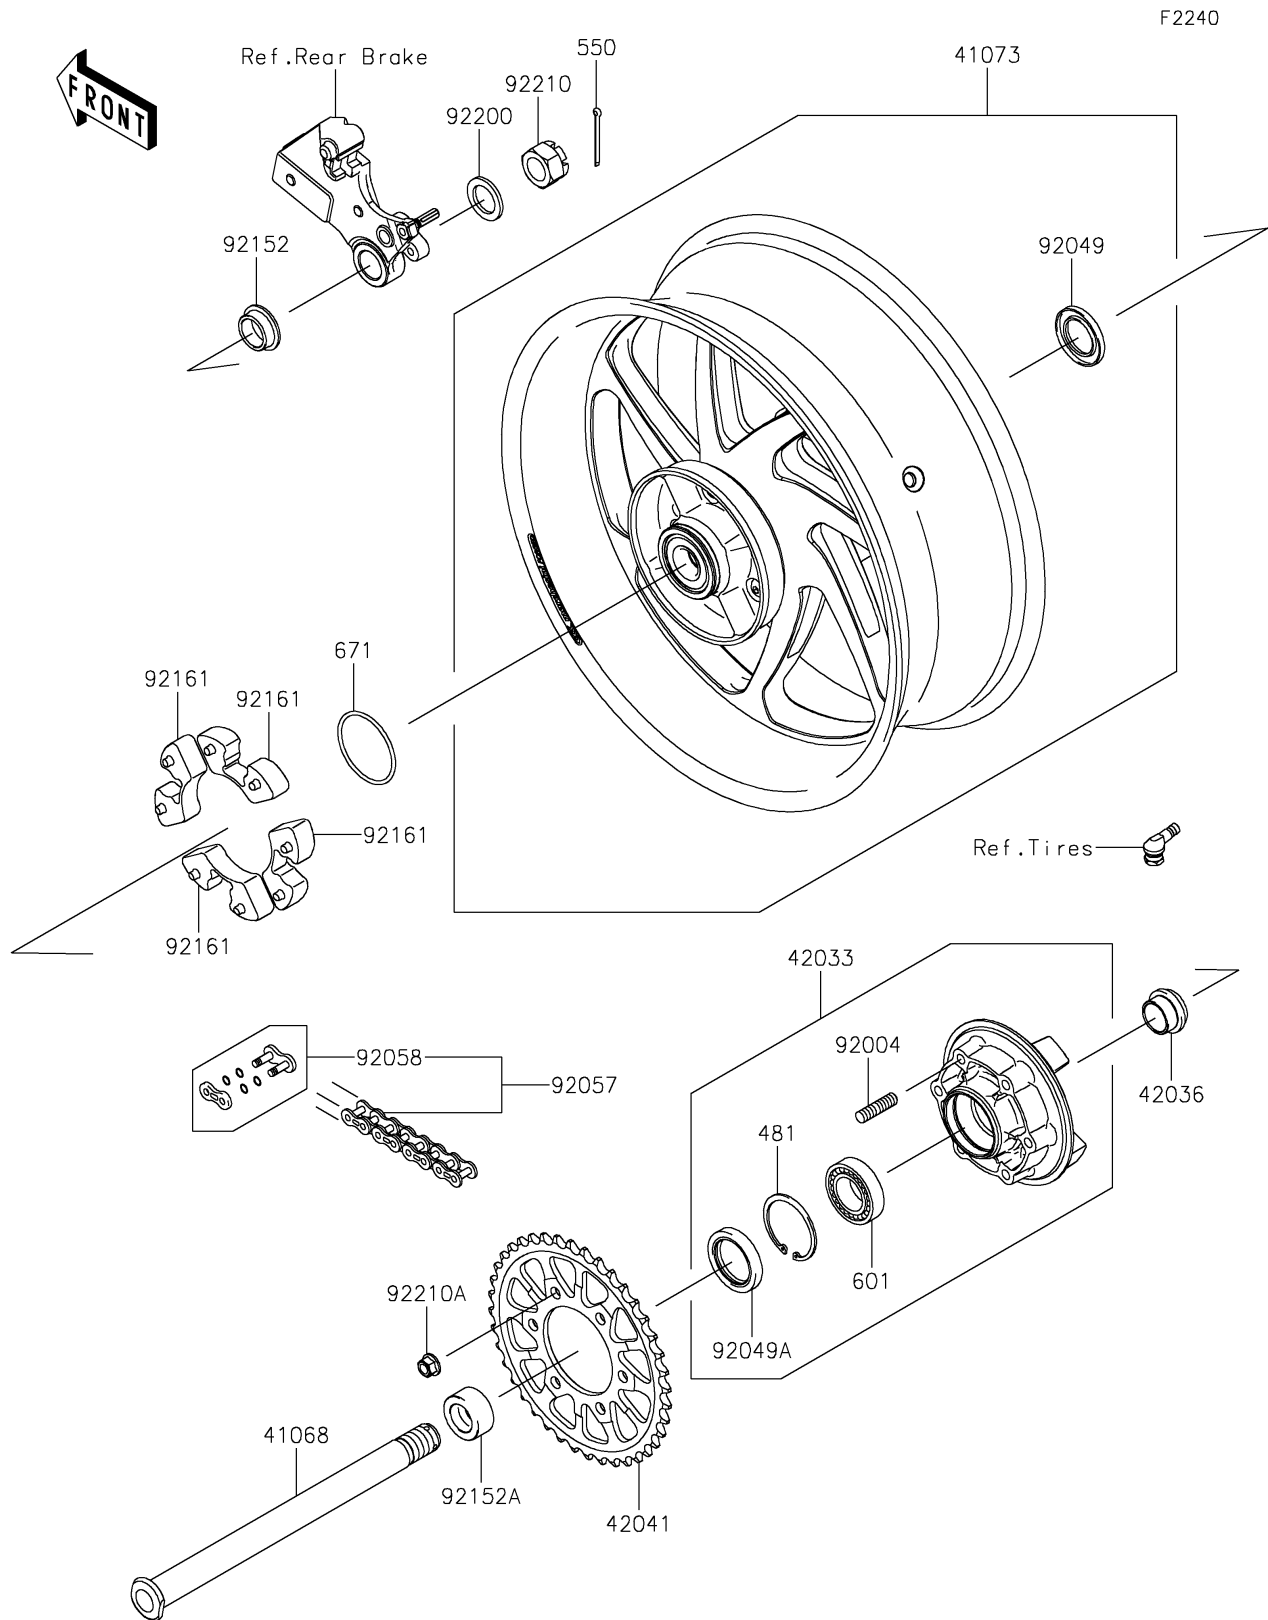

## 2019 PARTS DIAGRAM

Rear Wheel/Chain

## 2019 PARTS LIST

Rear Wheel/Chain

ITEM NAME	PART NUMBER	QUANTITY
AXLE,RR,24X326 (Ref # 41068)	41068-0613	1
WHEEL-ASSY,RR,M.BLACK+GRN (Ref # 41073)	41073-0718-60M	1
COUPLING-ASSY,RR HUB (Ref # 42033)	42033-0038	1
SLEEVE,RR HUB,L=22 (Ref # 42036)	42036-1279	1
SPROCKET-HUB,39T (Ref # 42041)	42041-0096	1
CIRCLIP (Ref # 481)	481J5500	1
PIN-COTTER,4.0X45 (Ref # 550)	550AA4045	1
BEARING-BALL,#6006G (Ref # 601)	601B6006G	1
O RING,60MM (Ref # 671)	671B2560	1
STUD,10X19 (Ref # 92004)	92004-0028	1
SEAL-OIL,31X52X5 (Ref # 92049)	92049-0722	1
SEAL-OIL,PJN 40 55 8 (Ref # 92049A)	92049-1376	1
CHAIN,DRIVE,EK525RMX3/3D,114L (Ref # 92057)	92057-0672	1
JOINT-CHAIN (Ref # 92058)	92058-0041	1
COLLAR,25X32X13 (Ref # 92152)	92152-0289	1
COLLAR,25X40X18.7 (Ref # 92152A)	92152-0867	1
DAMPER,SHOCK,RR HUB (Ref # 92161)	92161-0342	1
WASHER,25.5X38X3.2 (Ref # 92200)	92200-0278	1
NUT,CASTLE,24MM (Ref # 92210)	92210-0280	1
NUT,LOCK,FLANGED,10MM (Ref # 92210A)	92210-1139	1