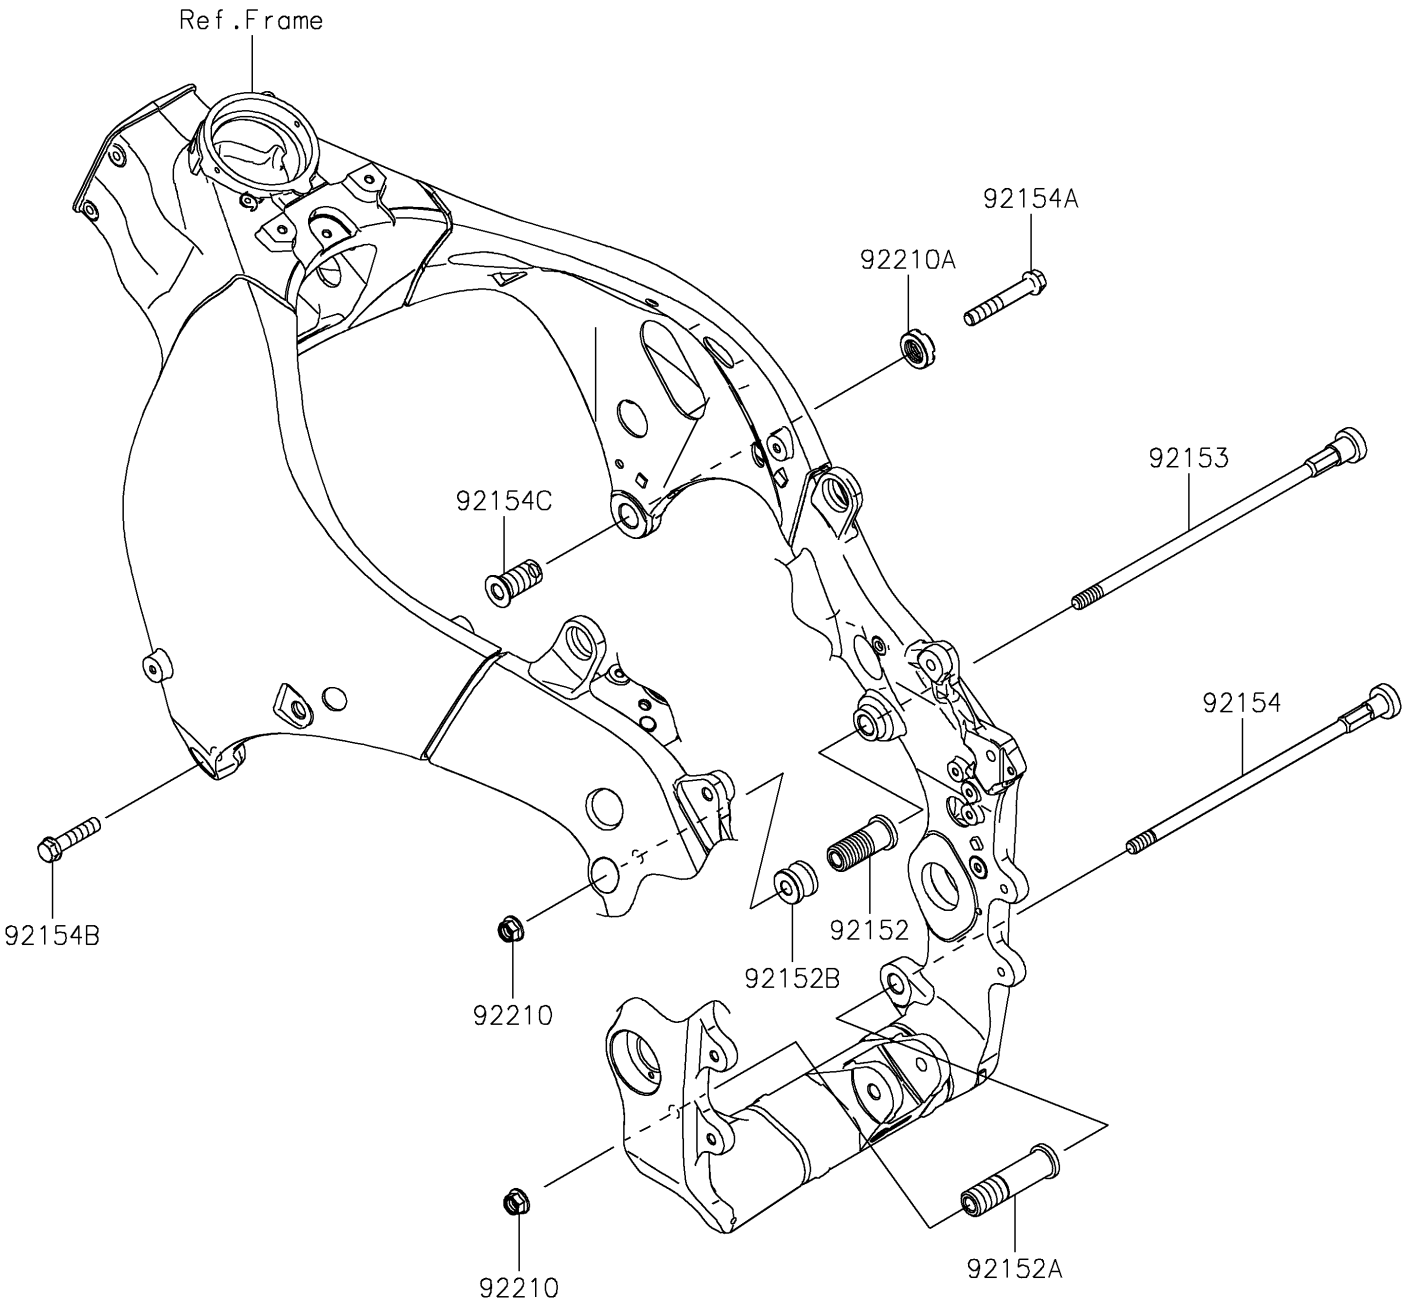

2019 PARTS DIAGRAM

Engine Mount

F2122

2019 PARTS LIST

Engine Mount

ITEM NAME	PART NUMBER	QUANTITY
COLLAR,ENGINE MOUNT (Ref # 92152)	92152-0076	1
COLLAR,10.5X20X80 (Ref # 92152A)	92152-0860	1
COLLAR (Ref # 92152B)	92152-0984	1
BOLT,SOCKET,10X279 (Ref # 92153)	92153-1329	1
BOLT,SOCKET,10X260 (Ref # 92154)	92154-0386	1
BOLT,FLANGED,10X65 (Ref # 92154A)	92154-1964	1
BOLT,FLANGED,10X40 (Ref # 92154B)	92154-1965	1
BOLT,SOCKET,18X38 (Ref # 92154C)	92154-1966	1
NUT,LOCK,FLANGED,10MM (Ref # 92210)	92210-1139	1
NUT,CASTLE,18MM (Ref # 92210A)	92210-1390	1