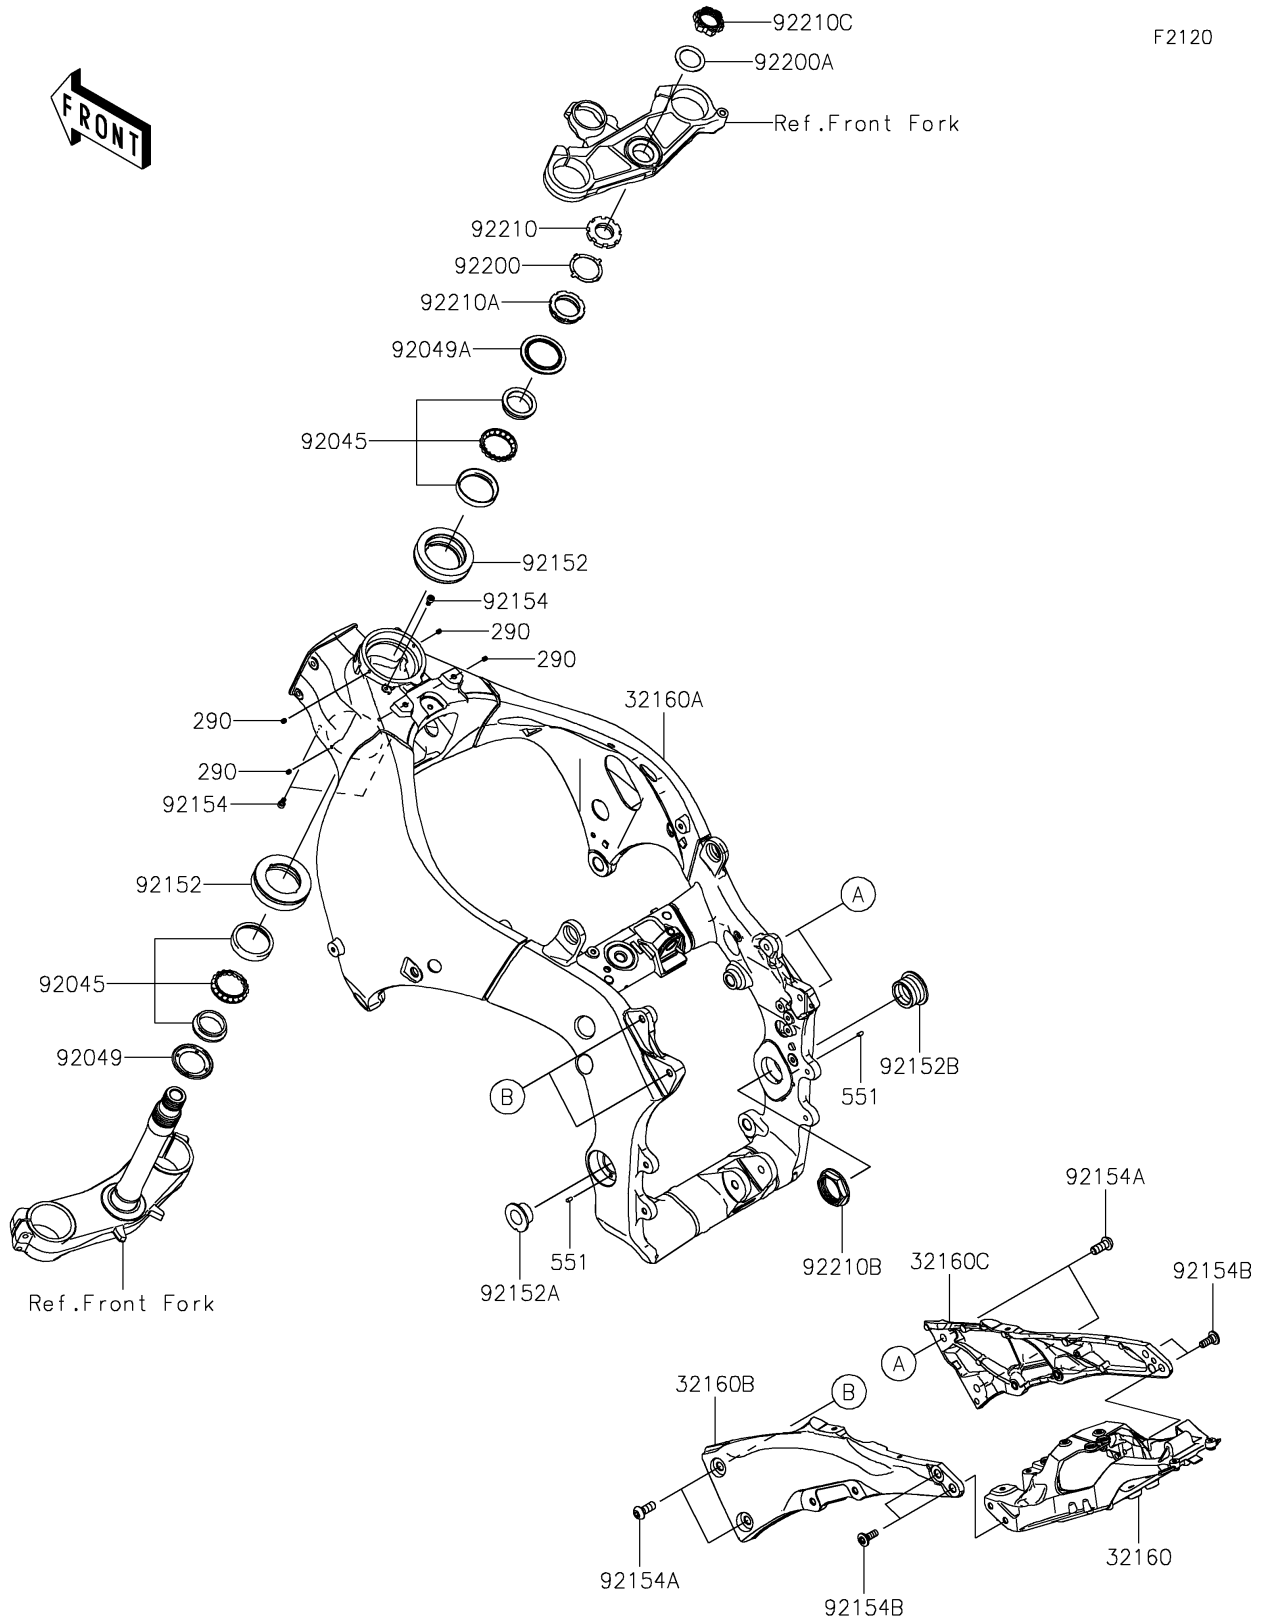

2019 PARTS DIAGRAM

Frame

2019 PARTS LIST

Frame

ITEM NAME	PART NUMBER	QUANTITY
SCREW-SET-SOCKET,5X6 (Ref # 290)	290Q0506	1
FRAME-COMP,RR,CNT (Ref # 32160)	32160-0801	1
FRAME-COMP,MAIN (Ref # 32160A)	32160-0882	1
FRAME-COMP,RR,LH,F.S.BLACK (Ref # 32160B)	32160-0885-18R	1
FRAME-COMP,RR,RH,F.S.BLACK (Ref # 32160C)	32160-0886-18R	1
PIN-DOWEL (Ref # 551)	551R0408	1
BEARING-BALL,SF07A17PX1V1 (Ref # 92045)	92045-1384	1
SEAL-OIL,DS35X55X4 (Ref # 92049)	92049-0022	1
SEAL-OIL,43X55.5X8.6 (Ref # 92049A)	92049-0742	1
COLLAR,55X77X18.5 (Ref # 92152)	92152-2165	1
COLLAR,20.5X40X17.5 (Ref # 92152A)	92152-2300	1
COLLAR,30X47X24 (Ref # 92152B)	92152-2301	1
BOLT,SOCKET,5X10 (Ref # 92154)	92154-1642	1
BOLT,SOCKET,10X25 (Ref # 92154A)	92154-1900	1
BOLT,SOCKET,8X23 (Ref # 92154B)	92154-1901	1
WASHER (Ref # 92200)	92200-0036	1
WASHER,28.5X40X1.6 (Ref # 92200A)	92200-0595	1
NUT,35MM (Ref # 92210)	92210-0095	1
NUT,35MM (Ref # 92210A)	92210-0823	1
NUT,38MM (Ref # 92210B)	92210-1441	1
NUT,28MM (Ref # 92210C)	92210-1460	1