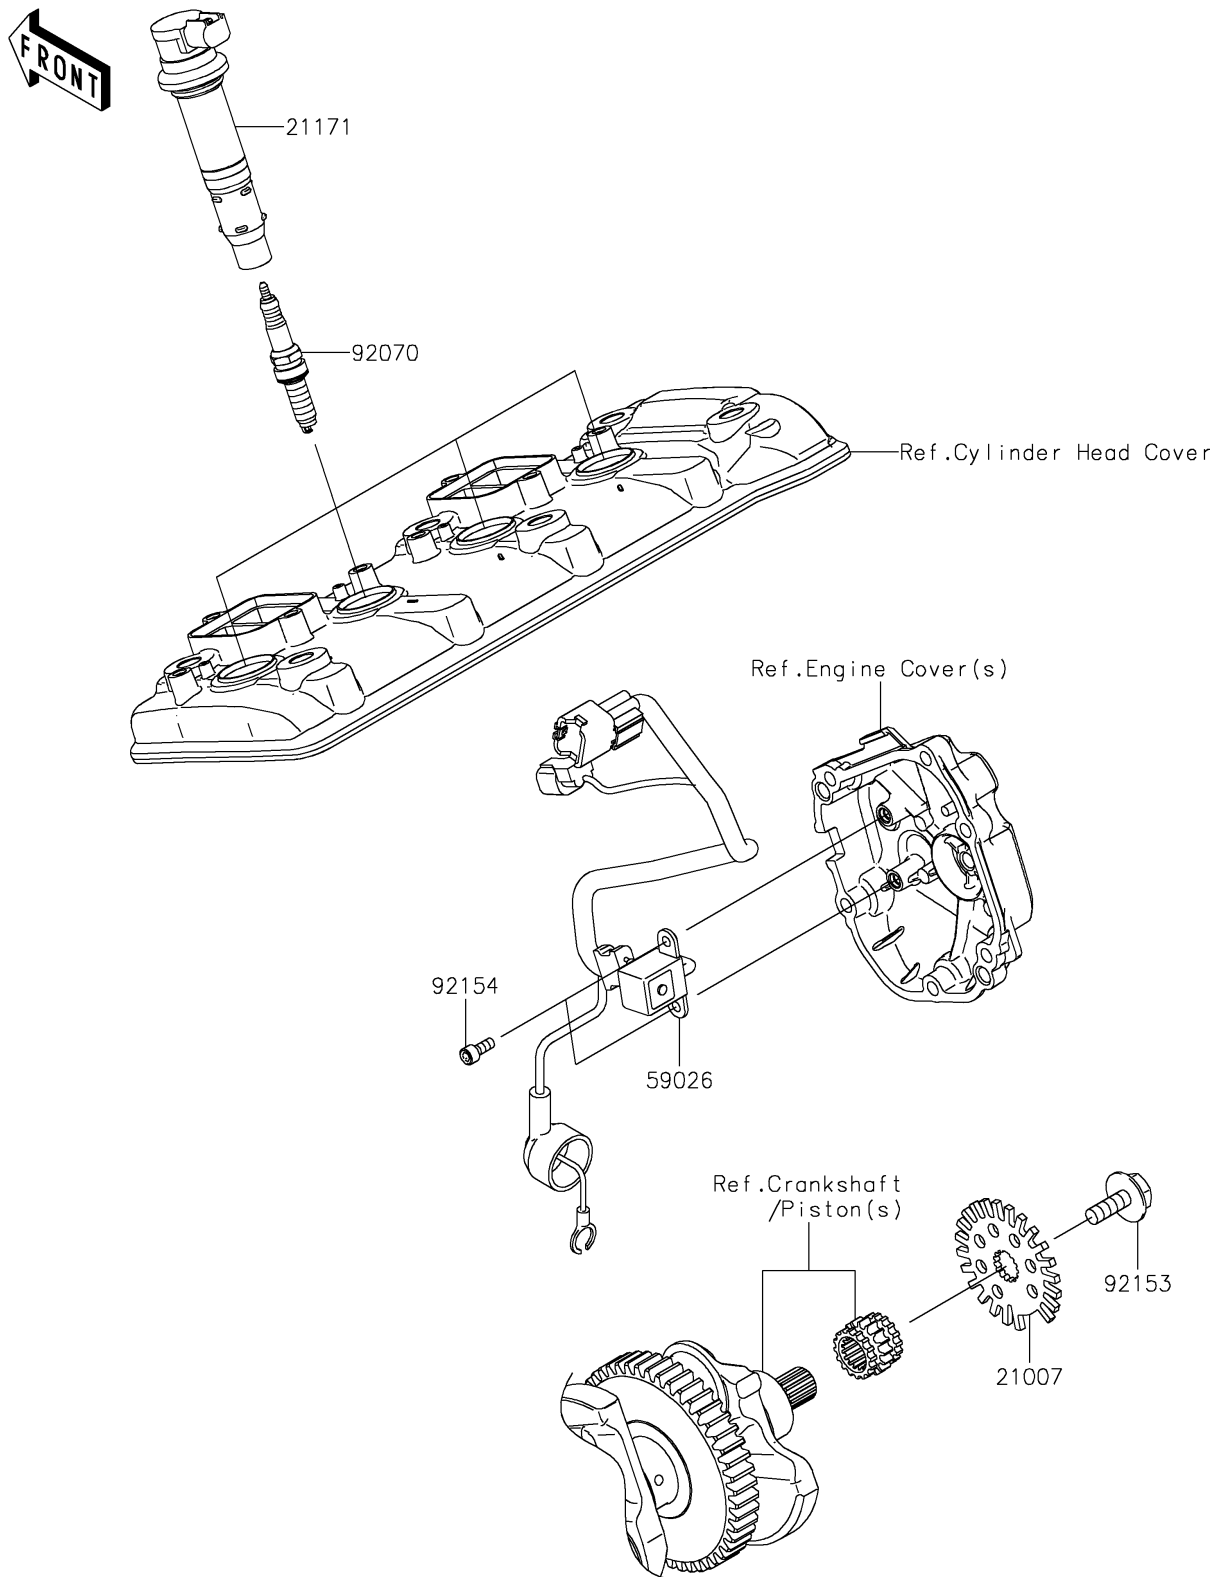

2019 PARTS DIAGRAM

Ignition System

E1830

2019 PARTS LIST

Ignition System

ITEM NAME	PART NUMBER	QUANTITY
ROTOR,PULSING (Ref # 21007)	21007-0019	1
COIL-ASSY-IGNITION (Ref # 21171)	21171-0756	1
COIL-PULSING (Ref # 59026)	59026-0044	1
PLUG-SPARK,SILMAR9B9(NGK) (Ref # 92070)	92070-0047	1
BOLT,FLANGED,8X23 (Ref # 92153)	92153-0549	1
BOLT,SOCKET,5X12 (Ref # 92154)	92154-0503	1