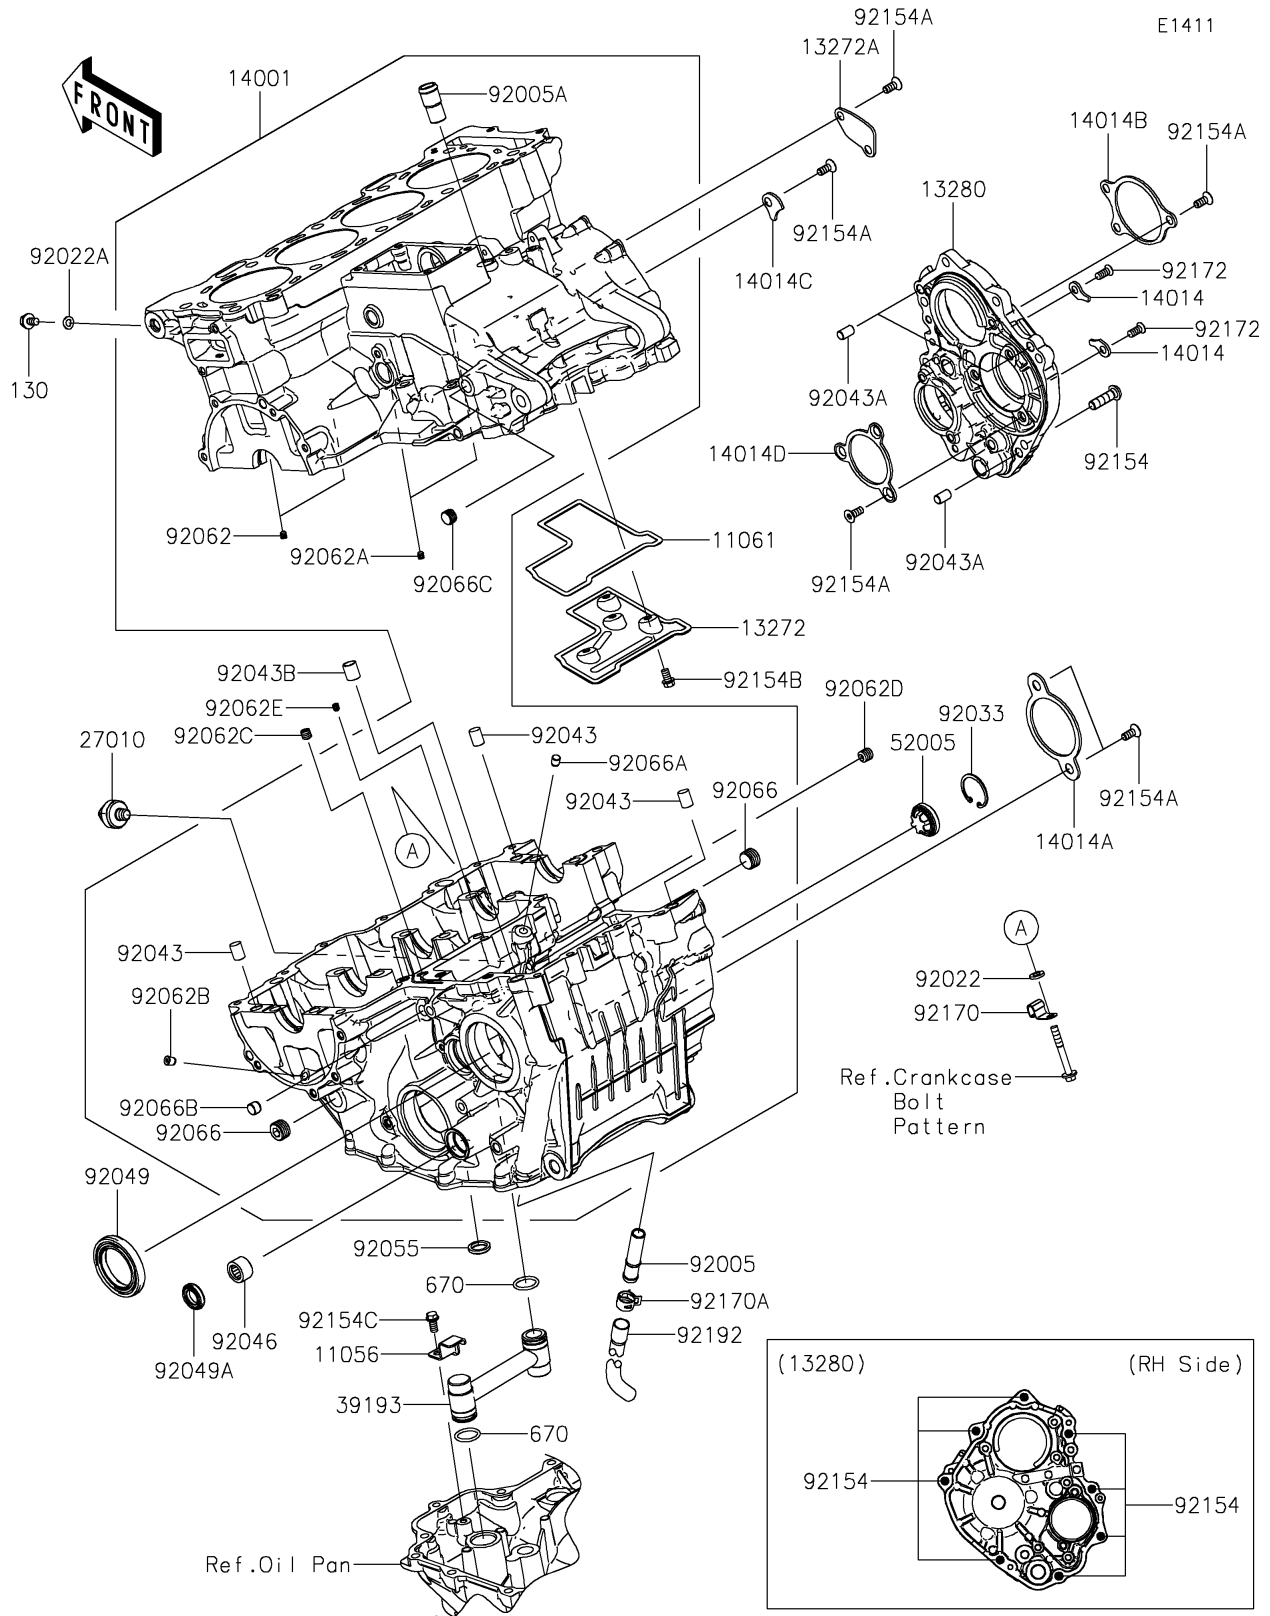

2019 PARTS DIAGRAM

Crankcase

2019 PARTS LIST

Crankcase

ITEM NAME	PART NUMBER	QUANTITY
BRACKET,OIL PIPE (Ref # 11056)	11056-0189	1
GASKET,BREATHER ROOM (Ref # 11061)	11061-0435	1
PLATE,BREATHER ROOM (Ref # 13272)	13272-0886	1
PLATE (Ref # 13272A)	13272-0887	1
HOLDER,TRANSMISSION (Ref # 13280)	13280-0859	1
SET-CRANKCASE (Ref # 14001)	14001-0700	1
PLATE-POSITION (Ref # 14014)	14014-0042	1
PLATE-POSITION (Ref # 14014A)	14014-0044	1
PLATE-POSITION (Ref # 14014B)	14014-0046	1
PLATE-POSITION (Ref # 14014C)	14014-0559	1
PLATE-POSITION (Ref # 14014D)	14014-0560	1
SWITCH,OIL PRESSURE (Ref # 27010)	27010-1313	1
PIPE-OIL (Ref # 39193)	39193-0061	1
GAUGE (Ref # 52005)	52005-1120	1
FITTING (Ref # 92005)	92005-0126	1
FITTING,BREATHER (Ref # 92005A)	92005-1238	1
WASHER,6.5X13X2.0 (Ref # 92022)	92022-1523	1
WASHER,6.2X11X1 (Ref # 92022A)	92022-304	1
RING-SNAP (Ref # 92033)	92033-1305	1
PIN,10X14 (Ref # 92043)	92043-1506	1
PIN,8X14 (Ref # 92043A)	92043-1567	1
PIN,10.1X12X14 (Ref # 92043B)	92043-4009	1
BEARING-NEEDLE,HK1412FM (Ref # 92046)	92046-0043	1
SEAL-OIL,TC38 57 8 (Ref # 92049)	92049-0068	1
SEAL-OIL,TC14245 (Ref # 92049A)	92049-1520	1
RING-O (Ref # 92055)	92055-0211	1
NOZZLE (Ref # 92062)	92062-0004	1
NOZZLE (Ref # 92062A)	92062-0010	1
NOZZLE (Ref # 92062B)	92062-0012	1