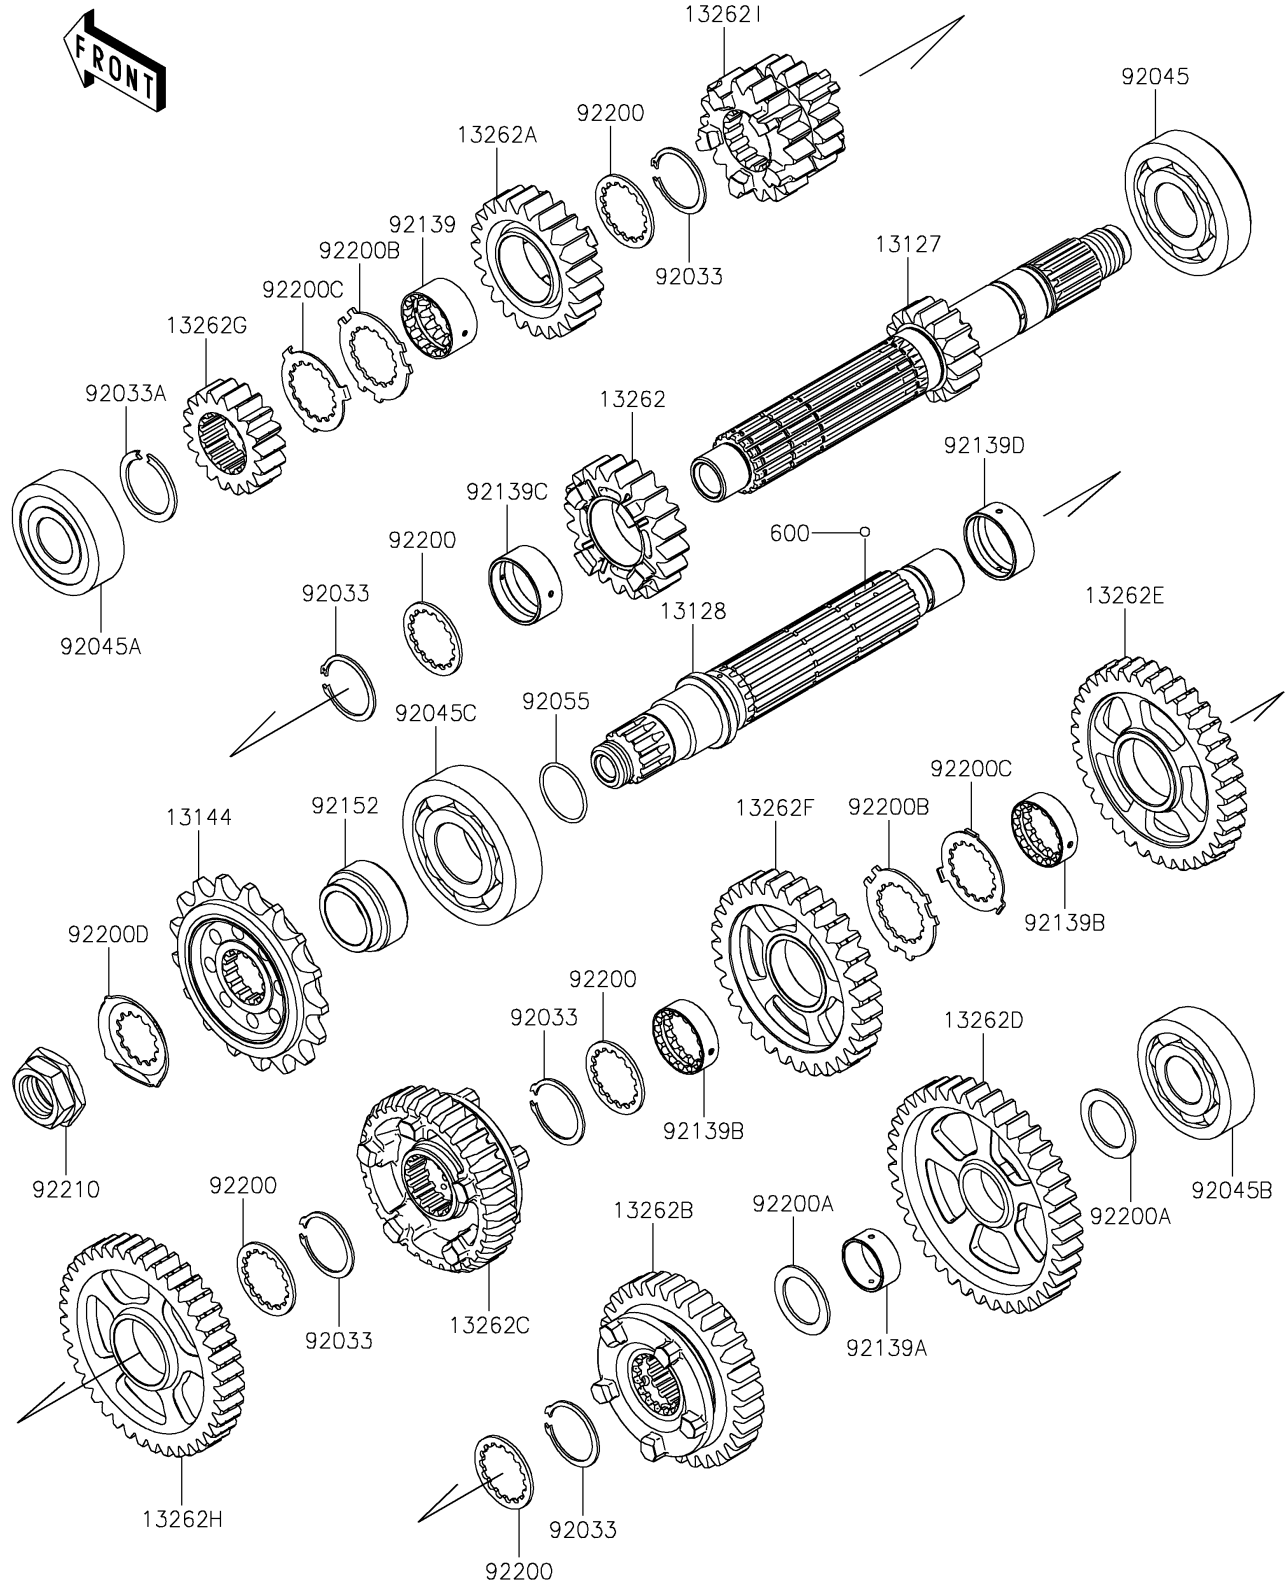

2019 PARTS DIAGRAM

Transmission

E1361

2019 PARTS LIST

Transmission

ITEM NAME	PART NUMBER	QUANTITY
SHAFT-TRANSMISSION INPUT,15T (Ref # 13127)	13127-0671	1
SHAFT-TRANSMISSION OUTPUT (Ref # 13128)	13128-0670	1
SPROCKET-OUTPUT,17T,#525 (Ref # 13144)	13144-0004	1
GEAR,INPUT 5TH,20T (Ref # 13262)	13262-1203	1
GEAR,INPUT 6TH,23T (Ref # 13262A)	13262-1204	1
GEAR,OUTPUT 5TH,31T (Ref # 13262B)	13262-1205	1
GEAR,OUTPUT 6TH,32T (Ref # 13262C)	13262-1206	1
GEAR,OUTPUT LOW,39T (Ref # 13262D)	13262-1207	1
GEAR,OUTPUT 3RD,35T (Ref # 13262E)	13262-1357	1
GEAR,OUTPUT 4TH,31T (Ref # 13262F)	13262-1358	1
GEAR,INPUT 2ND,18T (Ref # 13262G)	13262-1359	1
GEAR,OUTPUT 2ND,40T (Ref # 13262H)	13262-1360	1
GEAR,INPUT 3RD&4TH,18T&18T (Ref # 13262I)	13262-1384	1
BALL-STEEL,5/32 (Ref # 600)	600A0500	1
RING-SNAP,25.9X30.6X1.2 (Ref # 92033)	92033-1037	1
RING-SNAP,T=1.5 (Ref # 92033A)	92033-1249	1
BEARING-BALL,830045-5SH2 (Ref # 92045)	92045-0047	1
BEARING-BALL,DG2152RDDSH2 (Ref # 92045A)	92045-0048	1
BEARING-BALL,63/22LU (Ref # 92045B)	92045-0156	1
BEARING-BALL,63/28 (Ref # 92045C)	92045-1189	1
RING-O,21.5X1.5 (Ref # 92055)	92055-1293	1
BUSHING,GEAR,6TH IN (Ref # 92139)	92139-0036	1
BUSHING,GEAR,LOW OUT (Ref # 92139A)	92139-0038	1
BUSHING,25.0X31.0X9.4 (Ref # 92139B)	92139-0309	1
BUSHING,28.1X31.0X13.5 (Ref # 92139C)	92139-0324	1
BUSHING,28.1X31.0X11.5 (Ref # 92139D)	92139-0734	1
COLLAR (Ref # 92152)	92152-0885	1
WASHER,28.3X34.0X1.6 (Ref # 92200)	92200-0050	1
WASHER,22.1X32.0X1.4 (Ref # 92200A)	92200-0138	1

2019 PARTS LIST

Transmission

ITEM NAME	PART NUMBER	QUANTITY
WASHER,25.8X40.5X1.5 (Ref # 92200B)	92200-1522	1
WASHER,25.2X37.0X1.0 (Ref # 92200C)	92200-1523	1
WASHER (Ref # 92200D)	92200-1720	1
NUT,20MM (Ref # 92210)	92210-0850	1