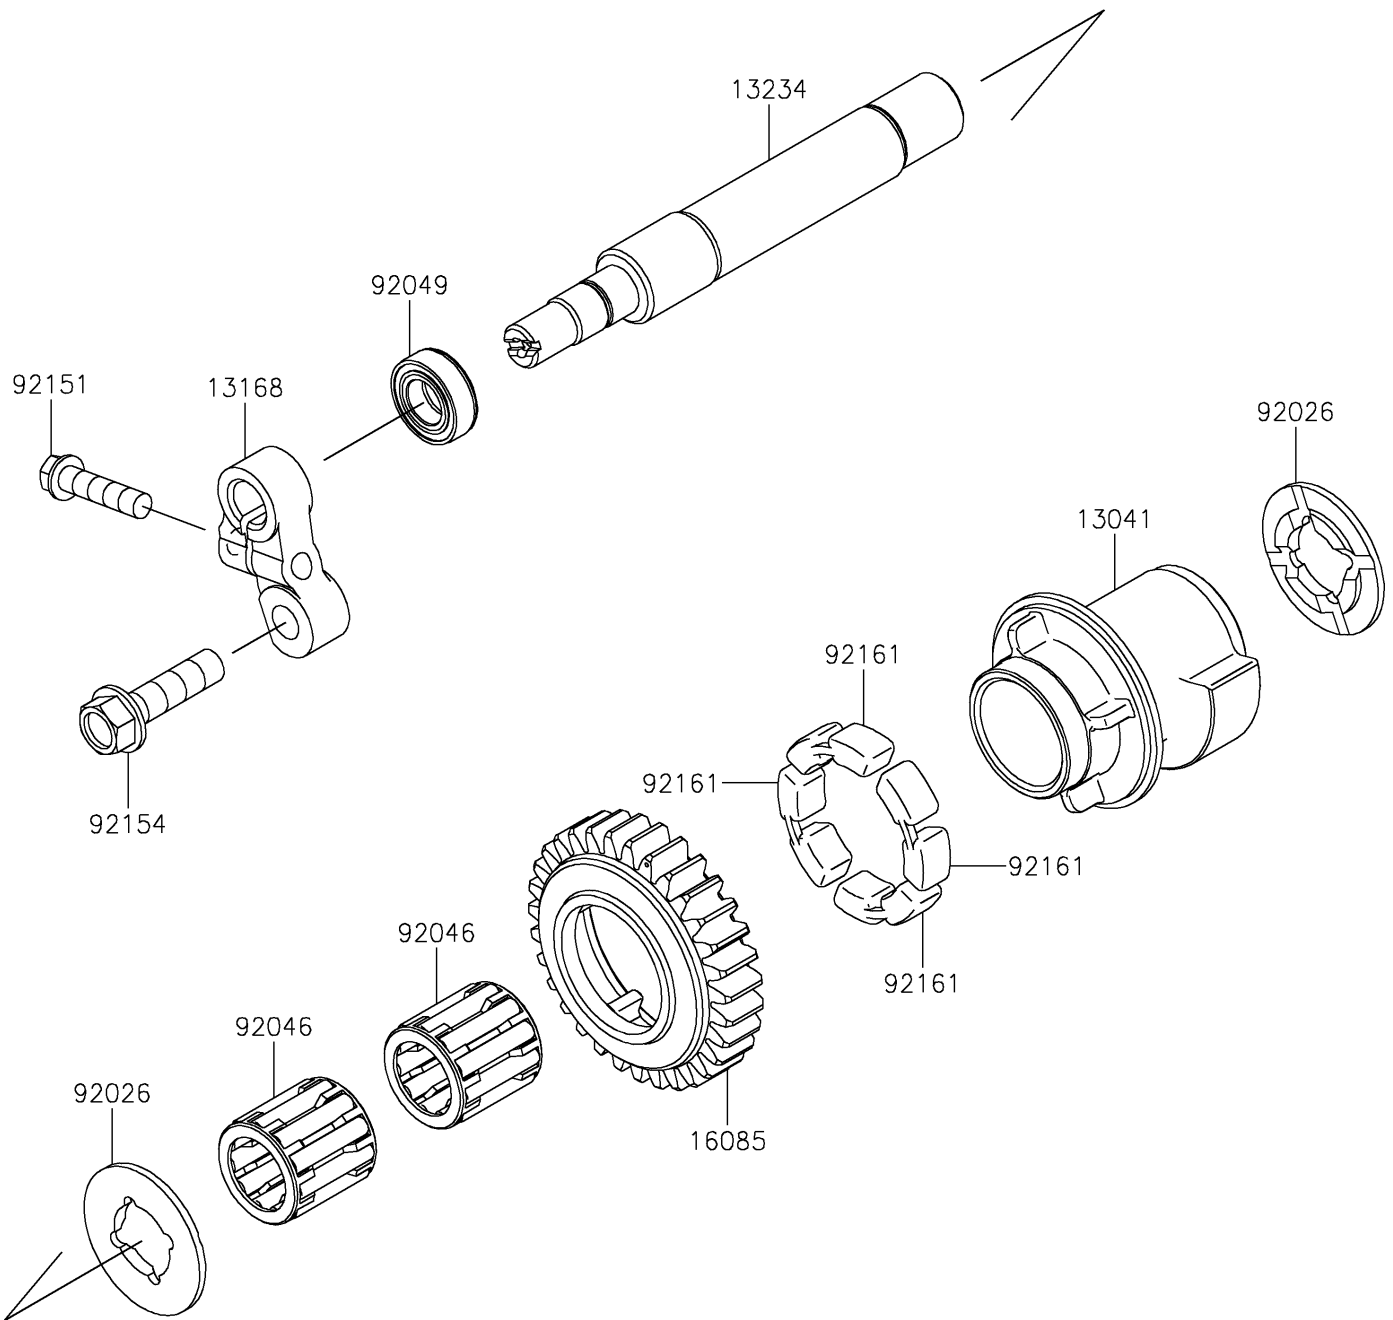

2019 PARTS DIAGRAM

Balancer

E1323

2019 PARTS LIST

Balancer

ITEM NAME	PART NUMBER	QUANTITY
BALANCER (Ref # 13041)	13041-0553	1
LEVER, BACKLASH ADJUSTMENT (Ref # 13168)	13168-0831	1
SHAFT-COMP (Ref # 13234)	13234-0589	1
GEAR, BALANCER, 31T (Ref # 16085)	16085-0684	1
SPACER (Ref # 92026)	92026-0082	1
BEARING-NEEDLE (Ref # 92046)	92046-1266	1
SEAL-OIL (Ref # 92049)	92049-0720	1
BOLT, FLANGED-SMALL, 6X25 (Ref # 92151)	92151-1930	1
BOLT, FLANGED, 8X30 (Ref # 92154)	92154-1796	1
DAMPER (Ref # 92161)	92161-1055	1