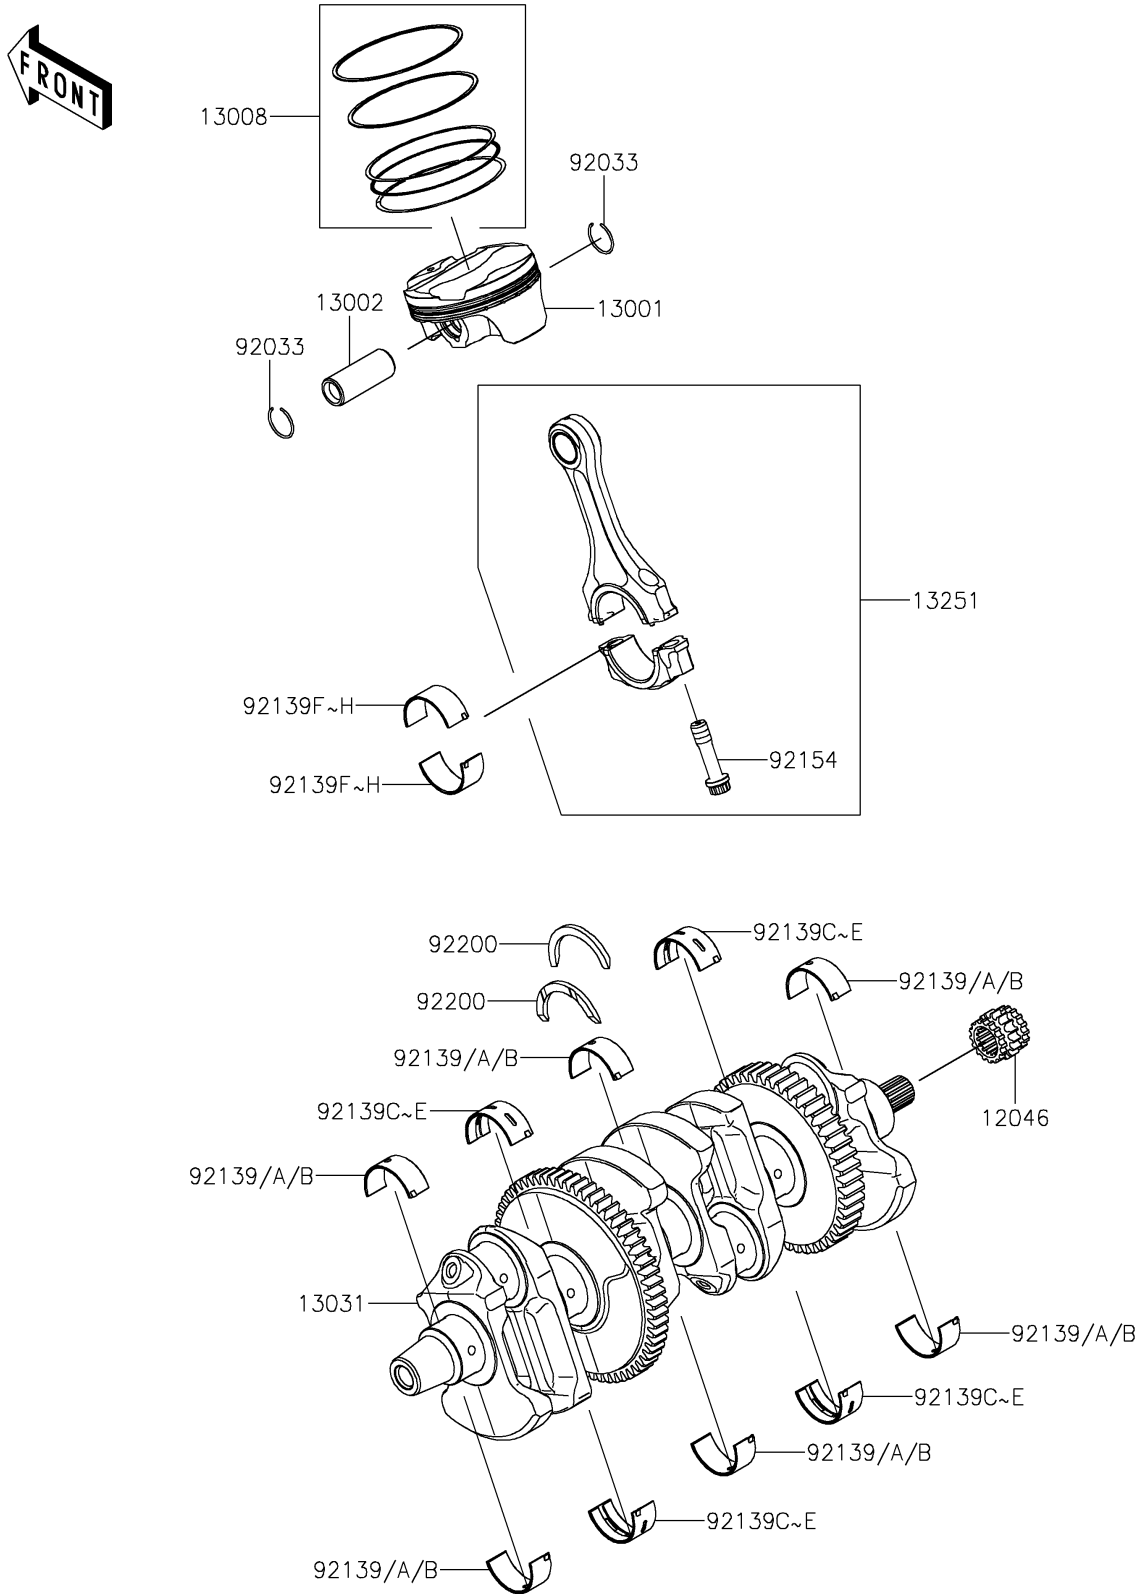

2019 PARTS DIAGRAM

Crankshaft/Piston(s)

E1320

2019 PARTS LIST

Crankshaft/Piston(s)

ITEM NAME	PART NUMBER	QUANTITY
SPROCKET,15T (Ref # 12046)	12046-0611	1
PISTON-ENGINE (Ref # 13001)	13001-0800	1
PIN-PISTON (Ref # 13002)	13002-0717	1
RING-SET-PISTON (Ref # 13008)	13008-0562	1
CRANKSHAFT-COMP (Ref # 13031)	13031-0881	1
ROD-ASSY-CONNECTING,TITANIUM (Ref # 13251)	13251-0731	1
RING-SNAP (Ref # 92033)	92033-1054	1
BUSHING,#1,BLUE (Ref # 92139)	92139-0298	1
BUSHING,#1,BLACK (Ref # 92139A)	92139-0299	1
BUSHING,#1,BROWN (Ref # 92139B)	92139-0300	1
BUSHING,#2,BLUE (Ref # 92139C)	92139-0301	1
BUSHING,#2,BLACK (Ref # 92139D)	92139-0302	1
BUSHING,#2,BROWN (Ref # 92139E)	92139-0303	1
BUSHING,PIN,BLUE (Ref # 92139F)	92139-0853	1
BUSHING,PIN,BLACK (Ref # 92139G)	92139-0854	1
BUSHING,PIN,BROWN (Ref # 92139H)	92139-0855	1
BOLT,CONNECTING ROD,9MM (Ref # 92154)	92154-3857	1
WASHER,T=3.25 (Ref # 92200)	92200-0424	1