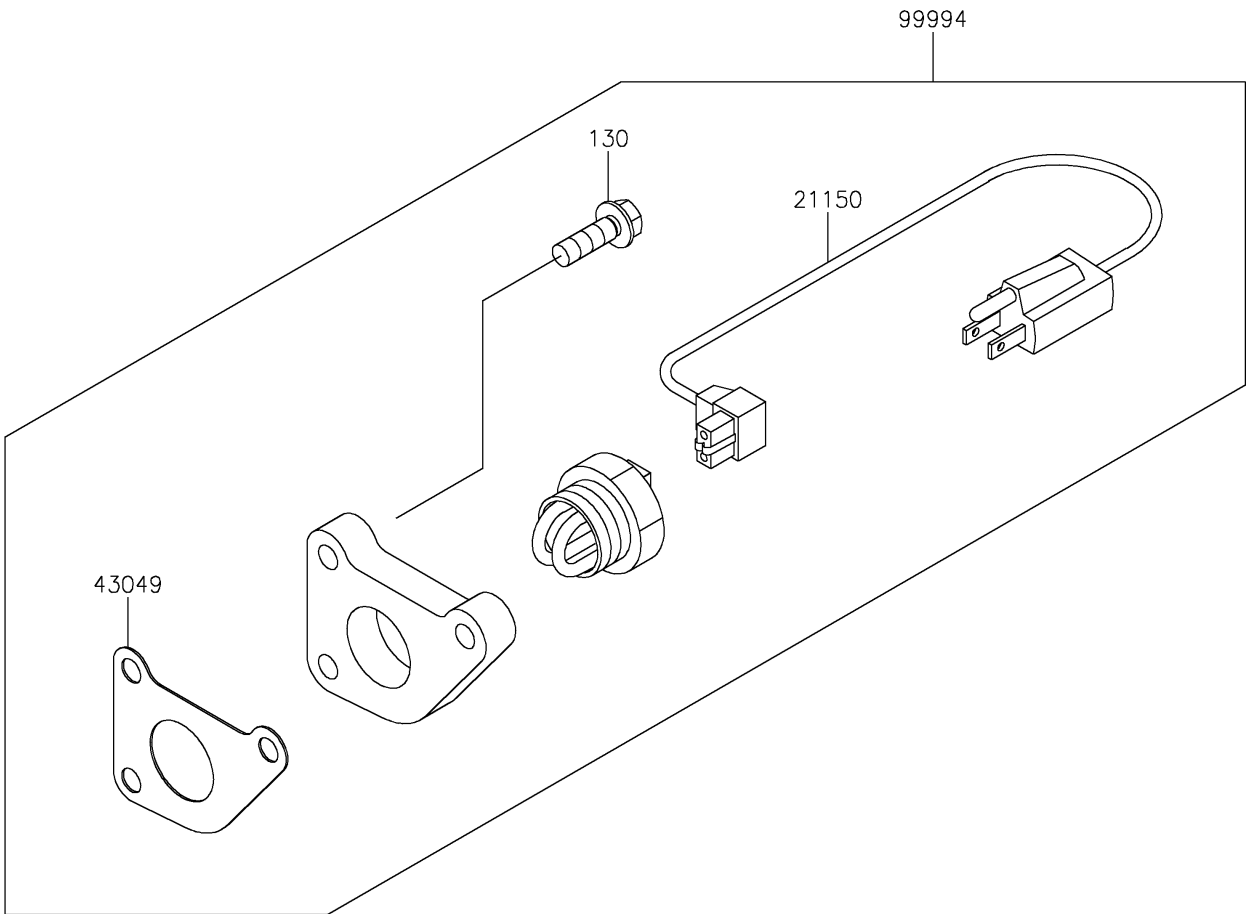

2019 PARTS DIAGRAM

Accessory

F2910

2019 PARTS LIST

Accessory

ITEM NAME	PART NUMBER	QUANTITY
BOLT-FLANGED,8X25 (Ref # 130)	130BA0825	1
CORD-ASSY (Ref # 21150)	21150-0015	1
PACKING (Ref # 43049)	43049-0034	1
KIT-ACCESSORY,BLOCK HEATER (Ref # 99994)	99994-0741	1