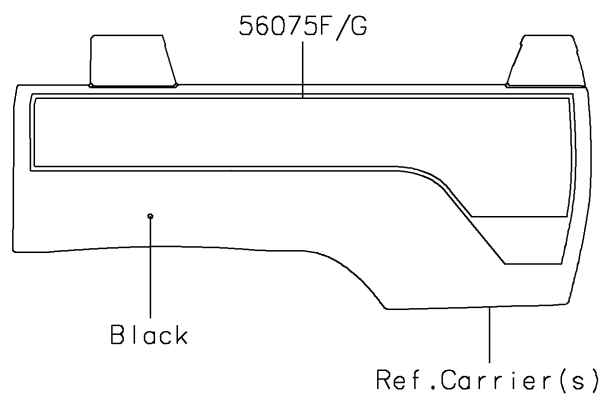

## 2019 PARTS DIAGRAM

Decals

F2861

## 2019 PARTS LIST

Decals

ITEM NAME	PART NUMBER	QUANTITY
MARK,FR FENDER,LE (Ref # 56054)	56054-1569	1
MARK,FR FENDER,MULE PRO-DXT (Ref # 56054A)	56054-1960	1
PATTERN,FR FENDER,LH,EPS (Ref # 56075)	56075-0648	1
PATTERN,FR FENDER,RH,EPS (Ref # 56075A)	56075-0649	1
PATTERN,SIDE GUARD,LH,FR (Ref # 56075B)	56075-0650	1
PATTERN,SIDE GUARD,RH,FR (Ref # 56075C)	56075-0651	1
PATTERN,SIDE GUARD,LH,RR (Ref # 56075D)	56075-0652	1
PATTERN,SIDE GUARD,RH,RR (Ref # 56075E)	56075-0653	1
PATTERN,RR FENDER,LH (Ref # 56075F)	56075-1379	1
PATTERN,RR FENDER,RH (Ref # 56075G)	56075-1380	1