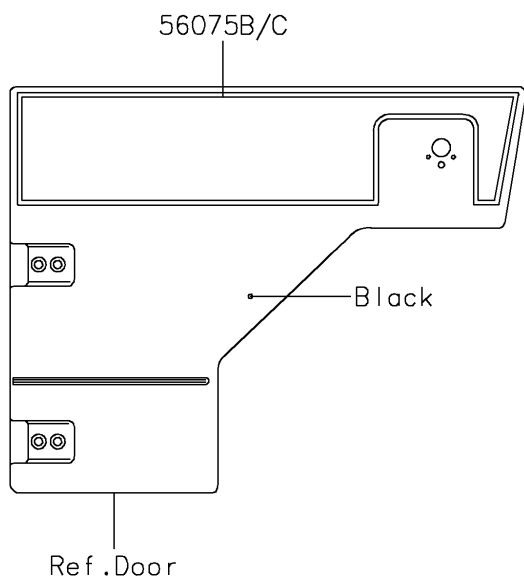

## 2019 PARTS DIAGRAM

Decals

F2861

## 2019 PARTS LIST

Decals

ITEM NAME	PART NUMBER	QUANTITY
MARK,FR FENDER,LE (Ref # 56054)	56054-1569	1
MARK,FR FENDER,MULE PRO-DXT (Ref # 56054A)	56054-1960	1
PATTERN,FR FENDER,LH,EPS (Ref # 56075)	56075-0648	1
PATTERN,FR FENDER,RH,EPS (Ref # 56075A)	56075-0649	1
PATTERN,SIDE GUARD,LH,FR (Ref # 56075B)	56075-0650	1
PATTERN,SIDE GUARD,RH,FR (Ref # 56075C)	56075-0651	1
PATTERN,SIDE GUARD,LH,RR (Ref # 56075D)	56075-0652	1
PATTERN,SIDE GUARD,RH,RR (Ref # 56075E)	56075-0653	1
PATTERN,RR FENDER,LH (Ref # 56075F)	56075-1379	1
PATTERN,RR FENDER,RH (Ref # 56075G)	56075-1380	1