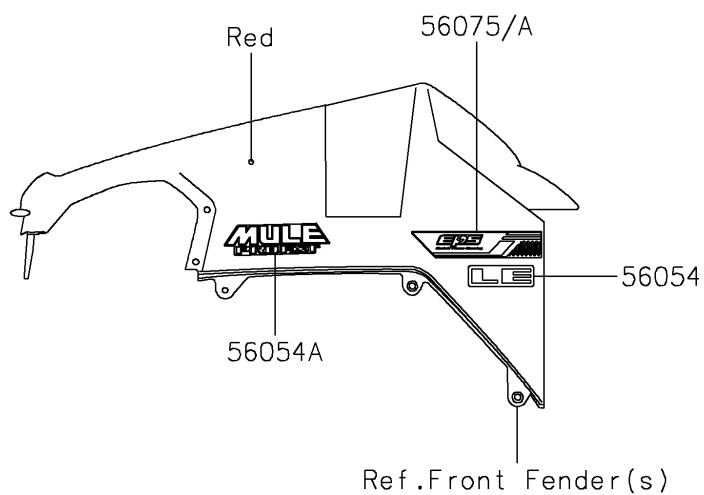

## 2019 PARTS DIAGRAM

Decals

F2861

## 2019 PARTS LIST

Decals

ITEM NAME	PART NUMBER	QUANTITY
MARK,FR FENDER,LE (Ref # 56054)	56054-1569	1
MARK,FR FENDER,MULE PRO-DXT (Ref # 56054A)	56054-1960	1
PATTERN,FR FENDER,LH,EPS (Ref # 56075)	56075-0648	1
PATTERN,FR FENDER,RH,EPS (Ref # 56075A)	56075-0649	1
PATTERN,SIDE GUARD,LH,FR (Ref # 56075B)	56075-0650	1
PATTERN,SIDE GUARD,RH,FR (Ref # 56075C)	56075-0651	1
PATTERN,SIDE GUARD,LH,RR (Ref # 56075D)	56075-0652	1
PATTERN,SIDE GUARD,RH,RR (Ref # 56075E)	56075-0653	1
PATTERN,RR FENDER,LH (Ref # 56075F)	56075-1379	1
PATTERN,RR FENDER,RH (Ref # 56075G)	56075-1380	1