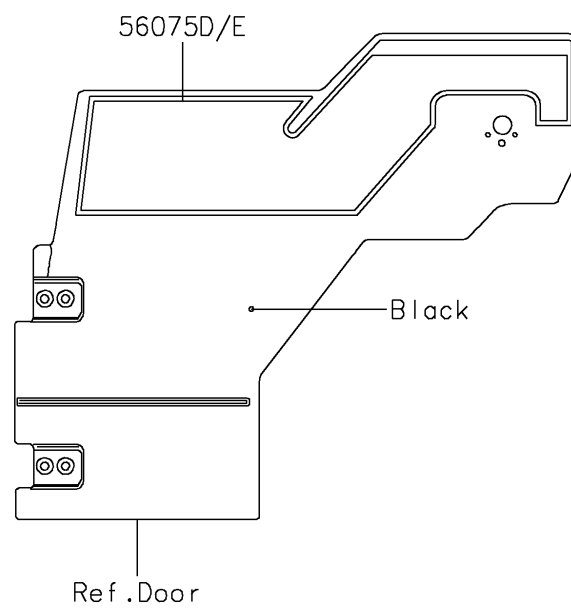

## 2019 PARTS DIAGRAM

Decals

F2861

## 2019 PARTS LIST

Decals

ITEM NAME	PART NUMBER	QUANTITY
MARK,FR FENDER,LE (Ref # 56054)	56054-1569	1
MARK,FR FENDER,MULE PRO-DXT (Ref # 56054A)	56054-1960	1
PATTERN,FR FENDER,LH,EPS (Ref # 56075)	56075-0648	1
PATTERN,FR FENDER,RH,EPS (Ref # 56075A)	56075-0649	1
PATTERN,SIDE GUARD,LH,FR (Ref # 56075B)	56075-0650	1
PATTERN,SIDE GUARD,RH,FR (Ref # 56075C)	56075-0651	1
PATTERN,SIDE GUARD,LH,RR (Ref # 56075D)	56075-0652	1
PATTERN,SIDE GUARD,RH,RR (Ref # 56075E)	56075-0653	1
PATTERN,RR FENDER,LH (Ref # 56075F)	56075-1379	1
PATTERN,RR FENDER,RH (Ref # 56075G)	56075-1380	1