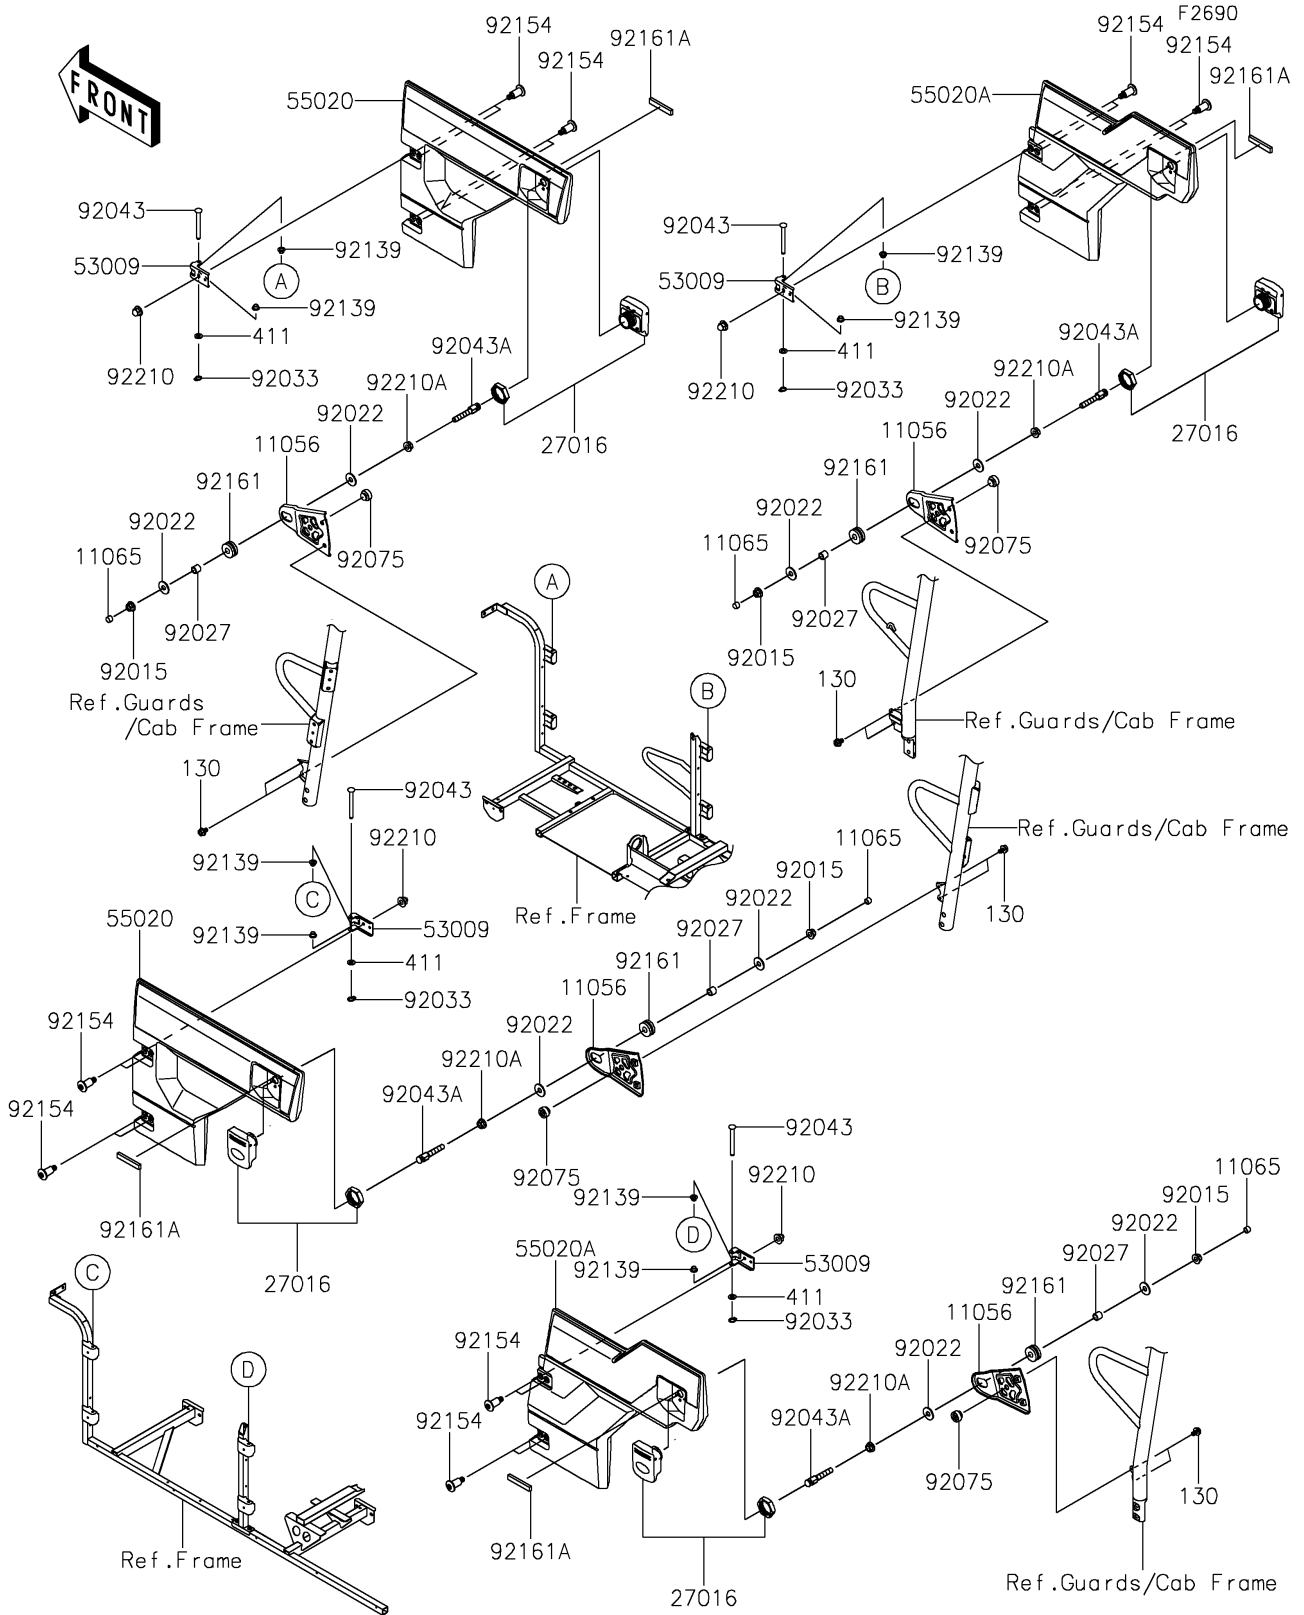

2019 PARTS DIAGRAM

Door

2019 PARTS LIST

Door

ITEM NAME	PART NUMBER	QUANTITY
BRACKET,DOOR GUARD (Ref # 11056)	11056-2856	1
CAP (Ref # 11065)	11065-7504	1
BOLT-FLANGED,6X10 (Ref # 130)	130BA0610	1
LOCK-ASSY (Ref # 27016)	27016-0084	1
WASHER-PLAIN,6MM (Ref # 411)	411AB0600	1
HINGE (Ref # 53009)	53009-0303	1
GUARD,FR,F.BLACK (Ref # 55020)	55020-0936-6Z	1
GUARD,RR,F.BLACK (Ref # 55020A)	55020-0937-6Z	1
NUT,8MM (Ref # 92015)	92015-1432	1
WASHER,PLAIN (Ref # 92022)	92022-3026	1
COLLAR,8.8X12X10.7 (Ref # 92027)	92027-102	1
RING-SNAP (Ref # 92033)	92033-0719	1
PIN,6X56 (Ref # 92043)	92043-0743	1
PIN,DOOR LOCK (Ref # 92043A)	92043-0788	1
DAMPER (Ref # 92075)	92075-1598	1
BUSHING,6X8X6 (Ref # 92139)	92139-0709	1
BOLT,SOCKET,8X30 (Ref # 92154)	92154-1369	1
DAMPER,10X26X11.5 (Ref # 92161)	92161-1691	1
DAMPER,9X52X5 (Ref # 92161A)	92161-1837	1
NUT,CAP,8MM (Ref # 92210)	92210-0488	1
NUT,FLANGED,8MM (Ref # 92210A)	92210-0555	1