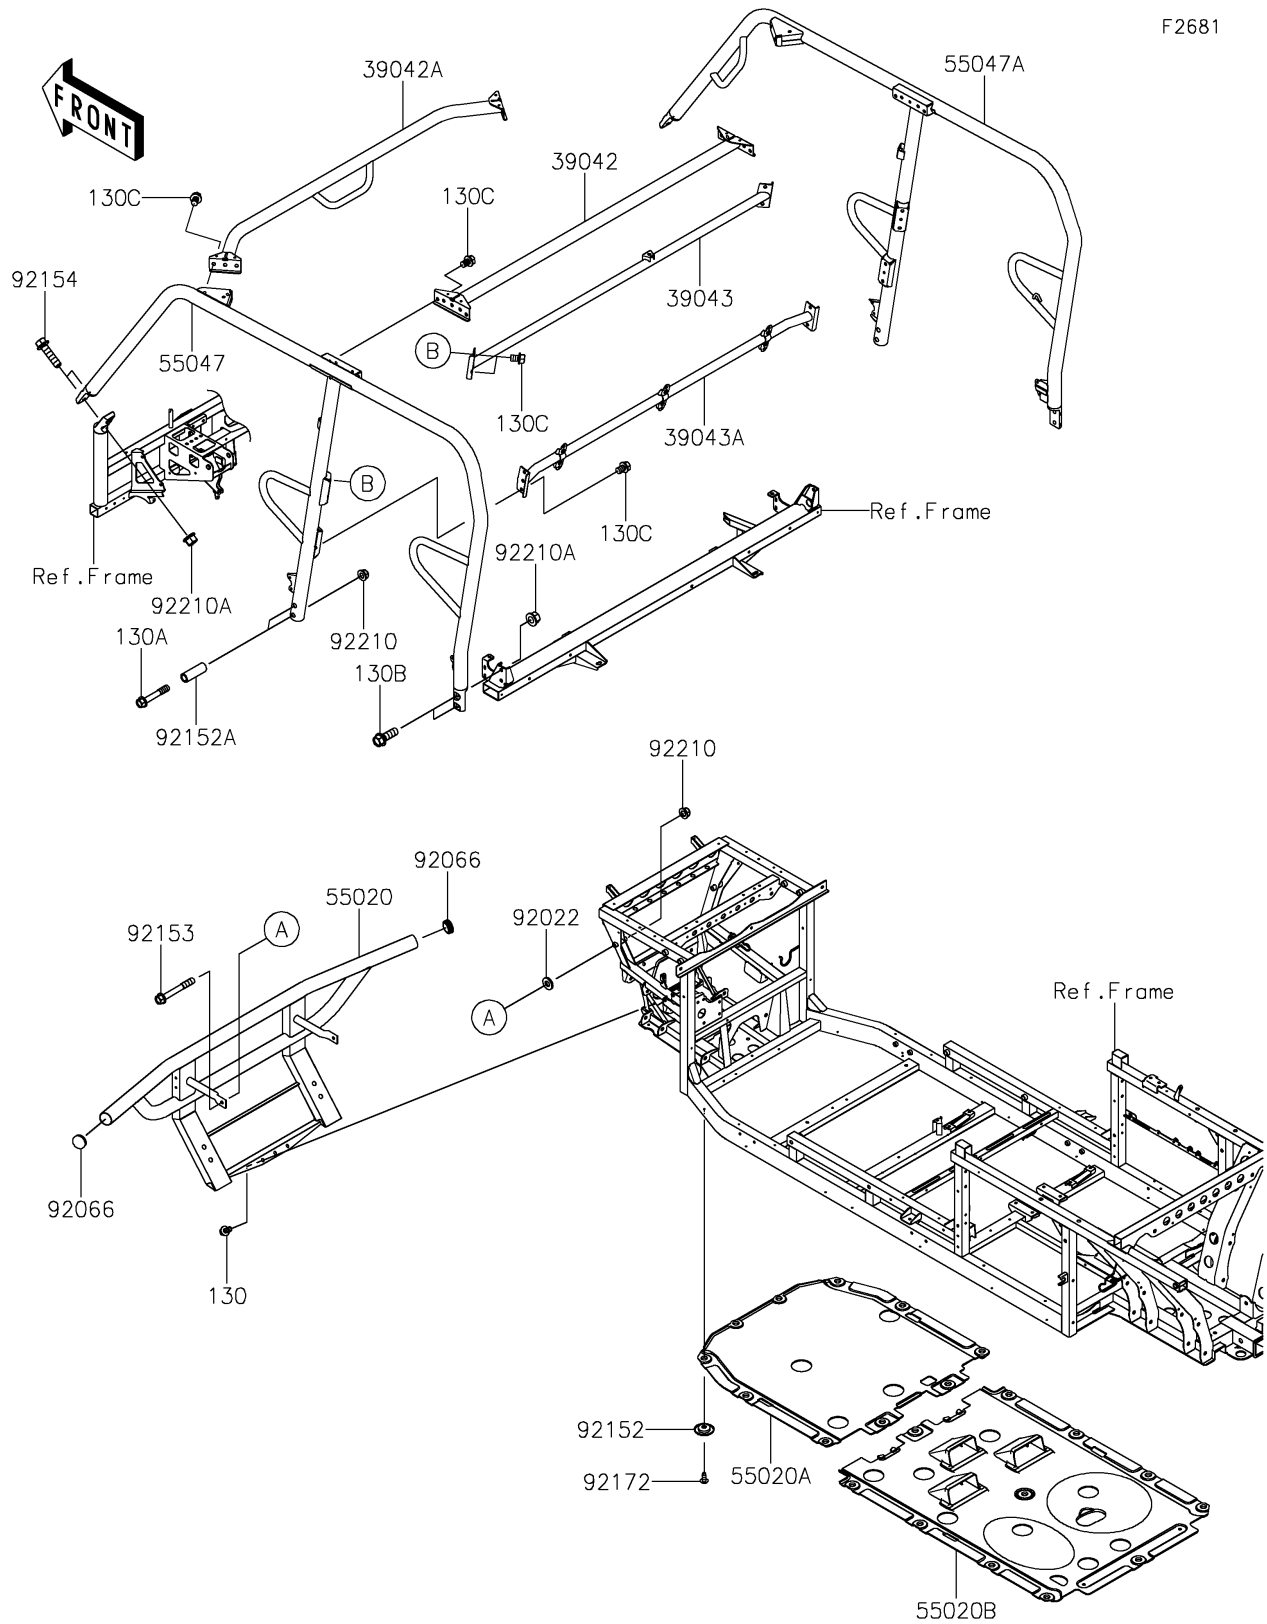

2019 PARTS DIAGRAM

Guards/Cab Frame

F2681

2019 PARTS LIST

Guards/Cab Frame

ITEM NAME	PART NUMBER	QUANTITY
BOLT-FLANGED,8X16 (Ref # 130)	130BA0816	1
BOLT-FLANGED,10X60 (Ref # 130A)	130BA1060	1
BOLT-FLANGED,12X35 (Ref # 130B)	130BA1235	1
BOLT-FLANGED,10X14 (Ref # 130C)	130CA1014	1
CROSSMEMBER,RR,T.BLACK (Ref # 39042)	39042-0015-388	1
CROSSMEMBER,FR,T.BLACK (Ref # 39042A)	39042-0016-388	1
CROSSMEMBER-COMP,B-P.,UPP,BLK (Ref # 39043)	39043-0016-388	1
CROSSMEMBER-COMP,B-P.,LWR,BLK (Ref # 39043A)	39043-0017-388	1
GUARD,FR PIPE,T.BLACK (Ref # 55020)	55020-0933-388	1
GUARD,SKID PLATE (Ref # 55020A)	55020-0934	1
GUARD,SKID PLATE (Ref # 55020B)	55020-0935	1
BAR-COMP,LH,T.BLACK (Ref # 55047)	55047-0361-388	1
BAR-COMP,RH,T.BLACK (Ref # 55047A)	55047-0362-388	1
WASHER,10X22X3 (Ref # 92022)	92022-1365	1
PLUG (Ref # 92066)	92066-0769	1
COLLAR (Ref # 92152)	92152-0784	1
COLLAR,10.5X16X47 (Ref # 92152A)	92152-1800	1
BOLT,FLANGED,10X75 (Ref # 92153)	92153-1384	1
BOLT,FLANGED,12X45 (Ref # 92154)	92154-1420	1
SCREW,TAPPING,6X16 (Ref # 92172)	92172-0739	1
NUT,LOCK,FLANGED,10MM (Ref # 92210)	92210-0276	1
NUT,12MM (Ref # 92210A)	92210-0603	1