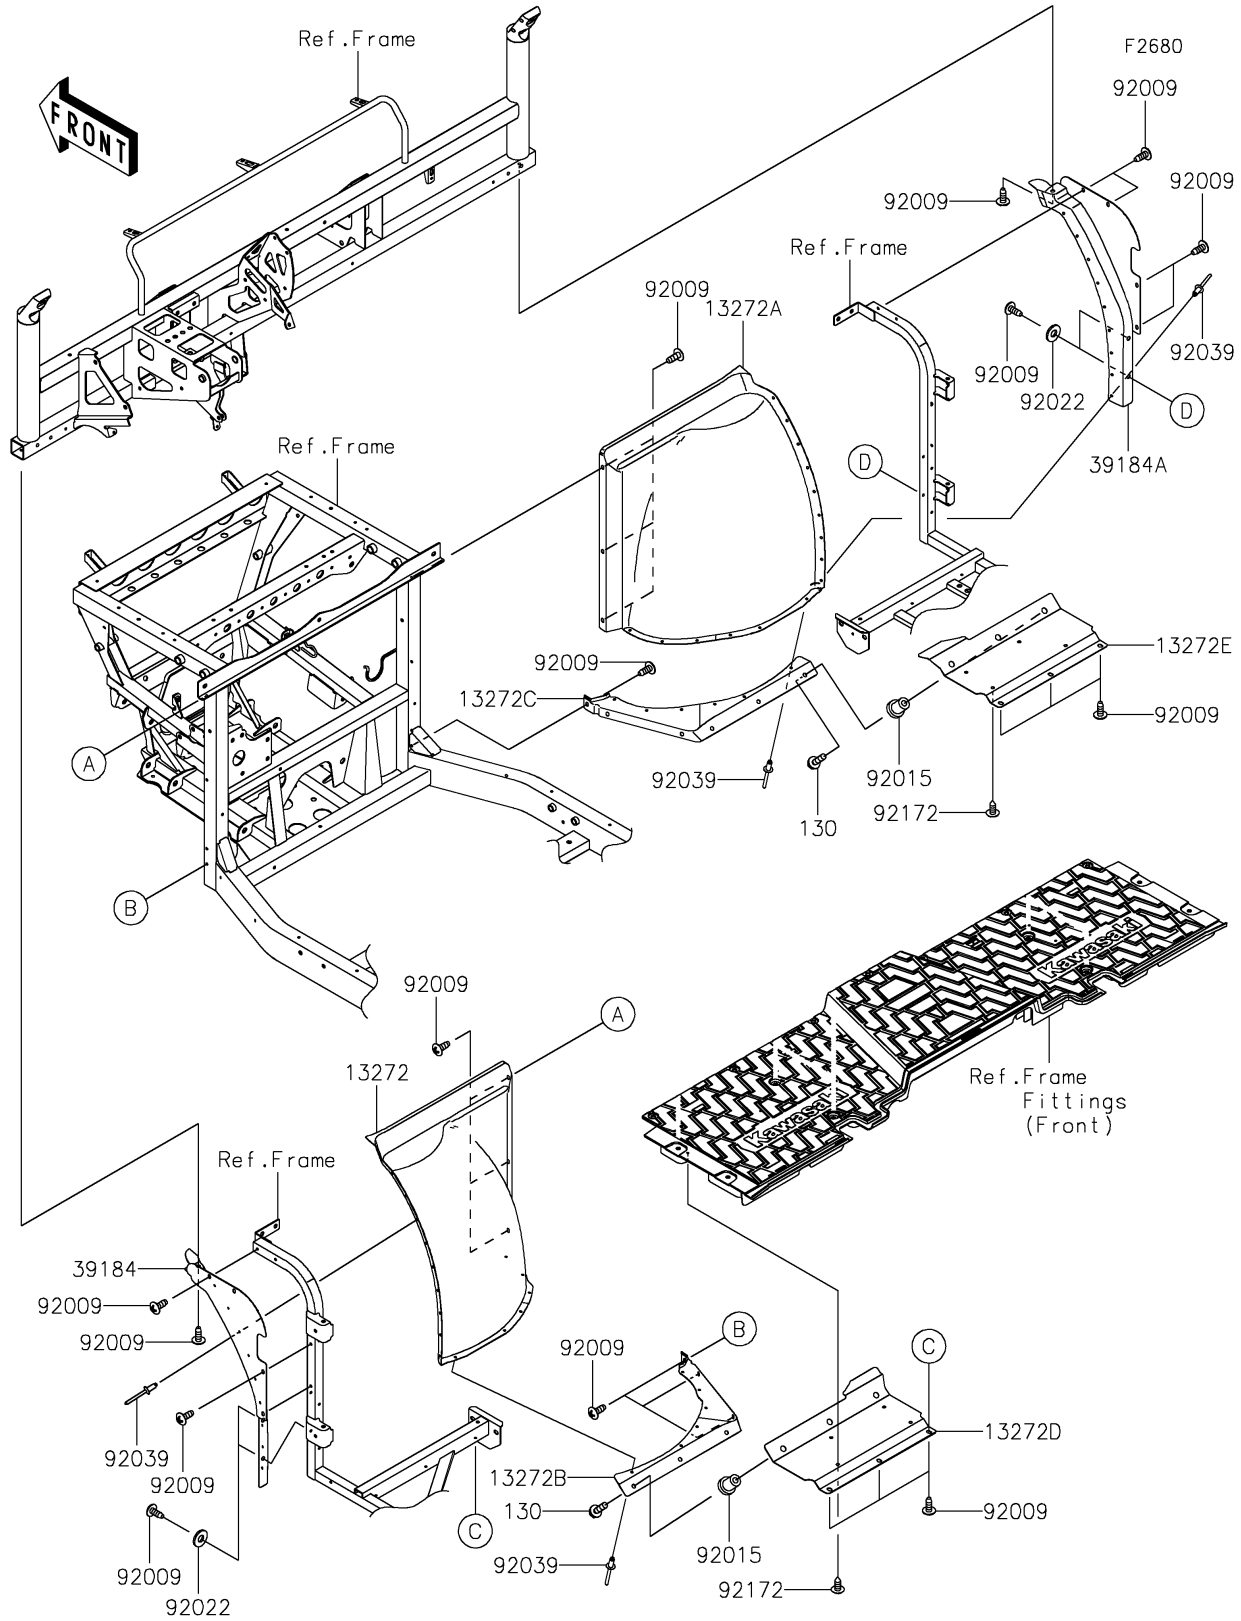

2019 PARTS DIAGRAM

Guard(s)

2019 PARTS LIST

Guard(s)

ITEM NAME	PART NUMBER	QUANTITY
BOLT-FLANGED,6X20 (Ref # 130)	130BA0620	1
PLATE (Ref # 13272)	13272-2323	1
PLATE (Ref # 13272A)	13272-2324	1
PLATE (Ref # 13272B)	13272-2327	1
PLATE (Ref # 13272C)	13272-2328	1
PLATE,UNDER GUARD,LH (Ref # 13272D)	13272-2330	1
PLATE,UNDER GUARD,RH (Ref # 13272E)	13272-2331	1
BRACKET-ASSY,SIDE,LH (Ref # 39184)	39184-0718	1
BRACKET-ASSY,SIDE,RH (Ref # 39184A)	39184-0719	1
SCREW,TAPPING,6X16 (Ref # 92009)	92009-1166	1
NUT,RUBBER,6MM (Ref # 92015)	92015-1692	1
WASHER,8.2X19X2 (Ref # 92022)	92022-1533	1
RIVET,4.8X7.6 (Ref # 92039)	92039-0784	1
SCREW,6X16 (Ref # 92172)	92172-0284	1