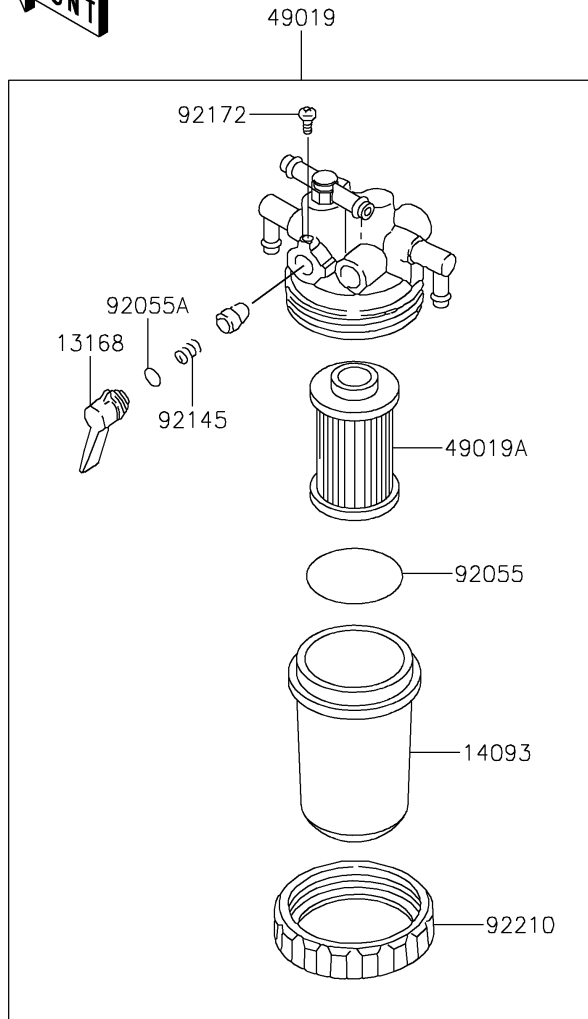

2019 PARTS DIAGRAM

Fuel Filter

F2411

2019 PARTS LIST

Fuel Filter

ITEM NAME	PART NUMBER	QUANTITY
LEVER (Ref # 13168)	13168-0845	1
FILTER (Ref # 14043)	14043-0018	1
COVER (Ref # 14093)	14093-0452	1
COVER (Ref # 14093A)	14093-0453	1
VALVE (Ref # 16126)	16126-0738	1
SEPARATOR,WATER (Ref # 16165)	16165-0012	1
FLOAT (Ref # 16188)	16188-0038	1
PACKING,6X1 (Ref # 43049)	43049-0046	1
HANDLE (Ref # 46003)	46003-0665	1
FILTER-FUEL (Ref # 49019)	49019-0020	1
FILTER-FUEL,ELEMENT (Ref # 49019A)	49019-0026	1
PUMP-FUEL (Ref # 49040)	49040-0747	1
RING-O (Ref # 92055)	92055-0864	1
RING-O (Ref # 92055A)	92055-0865	1
PLUG (Ref # 92066)	92066-0856	1
SPRING,VALVE (Ref # 92145)	92145-1718	1
SPRING (Ref # 92145A)	92145-1719	1
SCREW (Ref # 92172)	92172-0992	1
NUT,FILTER (Ref # 92210)	92210-1494	1