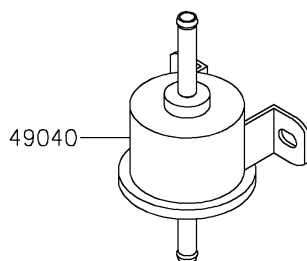

2019 PARTS DIAGRAM

Fuel Filter

F2411

2019 PARTS LIST

Fuel Filter

ITEM NAME	PART NUMBER	QUANTITY
LEVER (Ref # 13168)	13168-0845	1
FILTER (Ref # 14043)	14043-0018	1
COVER (Ref # 14093)	14093-0452	1
COVER (Ref # 14093A)	14093-0453	1
VALVE (Ref # 16126)	16126-0738	1
SEPARATOR,WATER (Ref # 16165)	16165-0012	1
FLOAT (Ref # 16188)	16188-0038	1
PACKING,6X1 (Ref # 43049)	43049-0046	1
HANDLE (Ref # 46003)	46003-0665	1
FILTER-FUEL (Ref # 49019)	49019-0020	1
FILTER-FUEL,ELEMENT (Ref # 49019A)	49019-0026	1
PUMP-FUEL (Ref # 49040)	49040-0747	1
RING-O (Ref # 92055)	92055-0864	1
RING-O (Ref # 92055A)	92055-0865	1
PLUG (Ref # 92066)	92066-0856	1
SPRING,VALVE (Ref # 92145)	92145-1718	1
SPRING (Ref # 92145A)	92145-1719	1
SCREW (Ref # 92172)	92172-0992	1
NUT,FILTER (Ref # 92210)	92210-1494	1