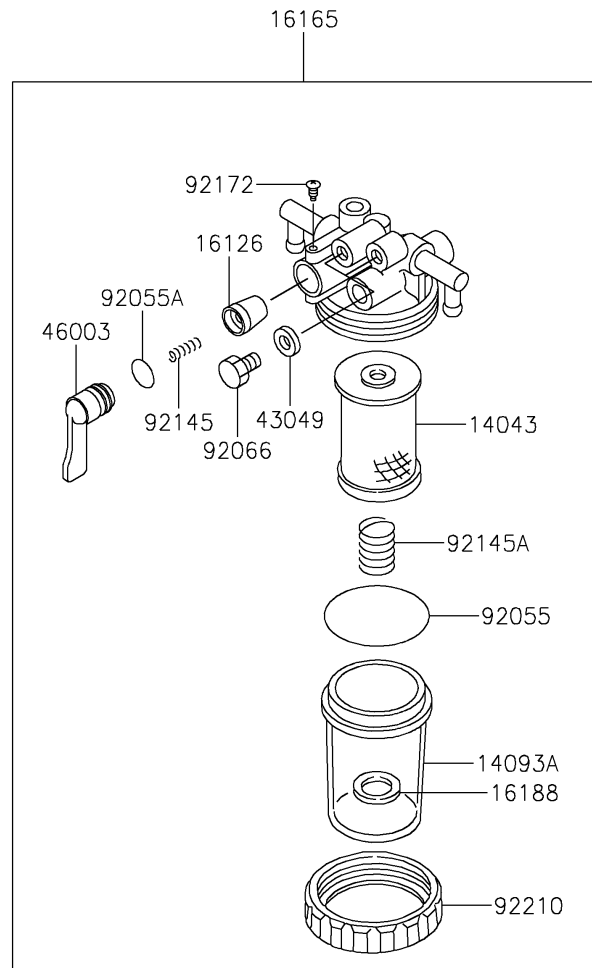

2019 PARTS DIAGRAM

Fuel Filter

F2411

2019 PARTS LIST

Fuel Filter

ITEM NAME	PART NUMBER	QUANTITY
LEVER (Ref # 13168)	13168-0845	1
FILTER (Ref # 14043)	14043-0018	1
COVER (Ref # 14093)	14093-0452	1
COVER (Ref # 14093A)	14093-0453	1
VALVE (Ref # 16126)	16126-0738	1
SEPARATOR,WATER (Ref # 16165)	16165-0012	1
FLOAT (Ref # 16188)	16188-0038	1
PACKING,6X1 (Ref # 43049)	43049-0046	1
HANDLE (Ref # 46003)	46003-0665	1
FILTER-FUEL (Ref # 49019)	49019-0020	1
FILTER-FUEL,ELEMENT (Ref # 49019A)	49019-0026	1
PUMP-FUEL (Ref # 49040)	49040-0747	1
RING-O (Ref # 92055)	92055-0864	1
RING-O (Ref # 92055A)	92055-0865	1
PLUG (Ref # 92066)	92066-0856	1
SPRING,VALVE (Ref # 92145)	92145-1718	1
SPRING (Ref # 92145A)	92145-1719	1
SCREW (Ref # 92172)	92172-0992	1
NUT,FILTER (Ref # 92210)	92210-1494	1