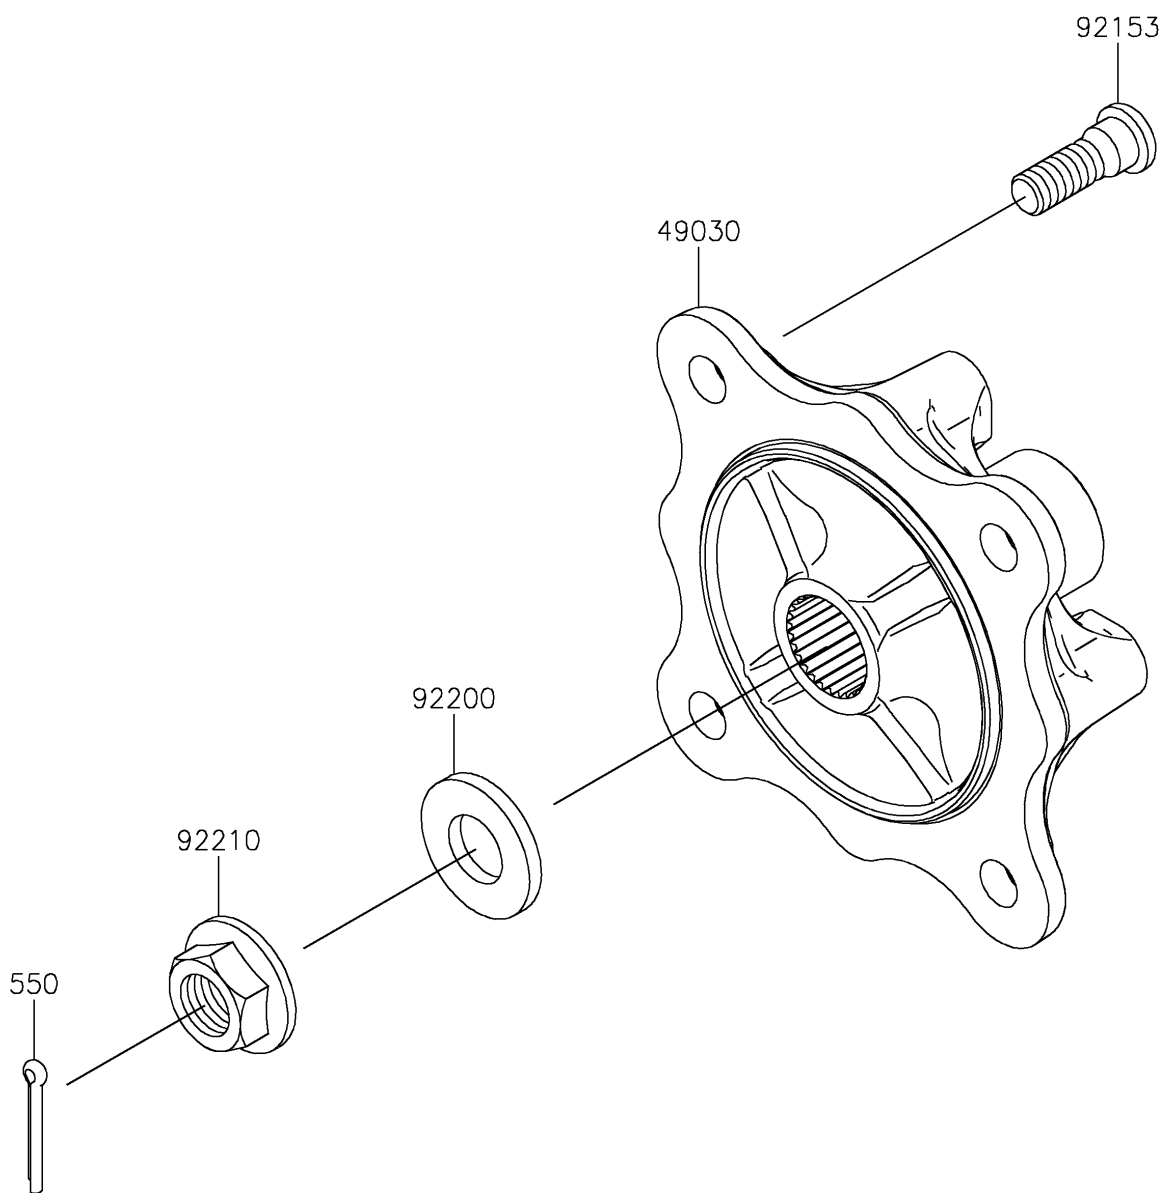

2019 PARTS DIAGRAM

Rear Hubs/Brakes

F2240

2019 PARTS LIST

Rear Hubs/Brakes

ITEM NAME	PART NUMBER	QUANTITY
HUB,RR (Ref # 49030)	49030-0049	1
PIN-COTTER,4.0X30 (Ref # 550)	550AA4030	1
BOLT,12MM (Ref # 92153)	92153-1915	1
WASHER,20.3X41X4.5 (Ref # 92200)	92200-0921	1
NUT,FLANGED,20MM (Ref # 92210)	92210-2093	1