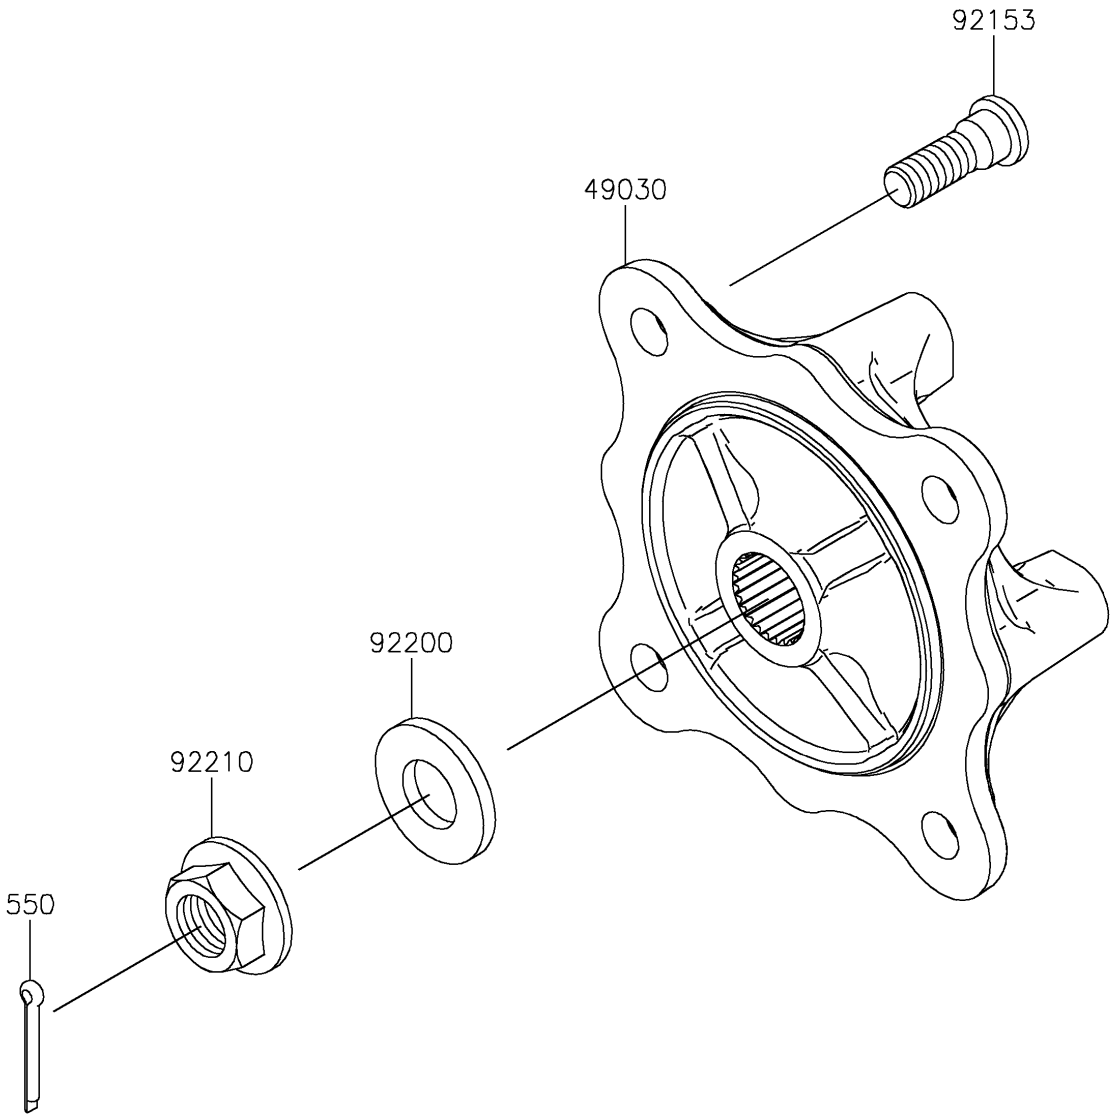

2019 PARTS DIAGRAM

Front Hubs/Brakes

F2230

2019 PARTS LIST

Front Hubs/Brakes

ITEM NAME	PART NUMBER	QUANTITY
HUB,FR (Ref # 49030)	49030-0048	1
PIN-COTTER,4.0X30 (Ref # 550)	550AA4030	1
BOLT,12MM (Ref # 92153)	92153-1915	1
WASHER,20.3X41X4.5 (Ref # 92200)	92200-0921	1
NUT,FLANGED,20MM (Ref # 92210)	92210-2093	1