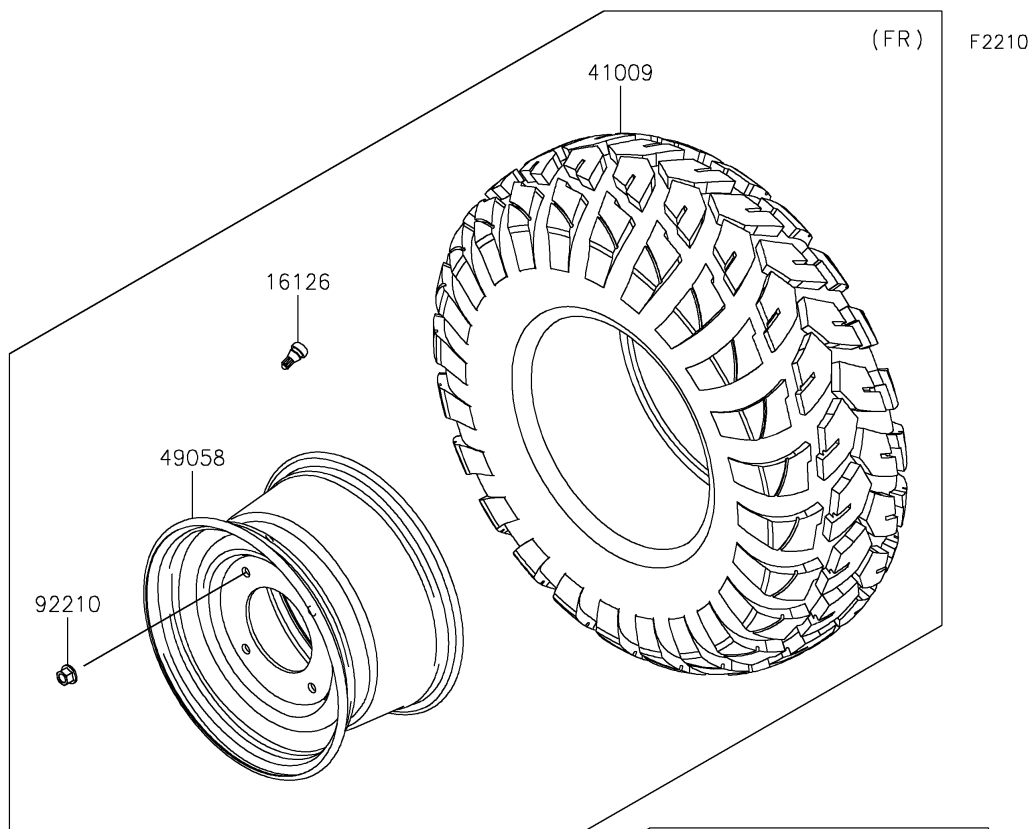

2019 PARTS DIAGRAM

Wheels/Tires

2019 PARTS LIST

Wheels/Tires

ITEM NAME	PART NUMBER	QUANTITY
VALVE (Ref # 16126)	16126-4001	1
TIRE,FR,26X9.00R12 4PR,FRONTIER (Ref # 41009)	41009-0696	1
TIRE,RR,26X11.00R12 4PR,FRONTIER (Ref # 41009A)	41009-0697	1
WHEEL,FR,12X7.0AT,F.S.BLACK (Ref # 49058)	49058-0608-397	1
WHEEL,RR,12X8.0AT,F.S.BLACK (Ref # 49058A)	49058-0611-397	1
WASHER,12.1X26X2.3 (Ref # 92200)	92200-0930	1
NUT,12MM (Ref # 92210)	92210-0603	1