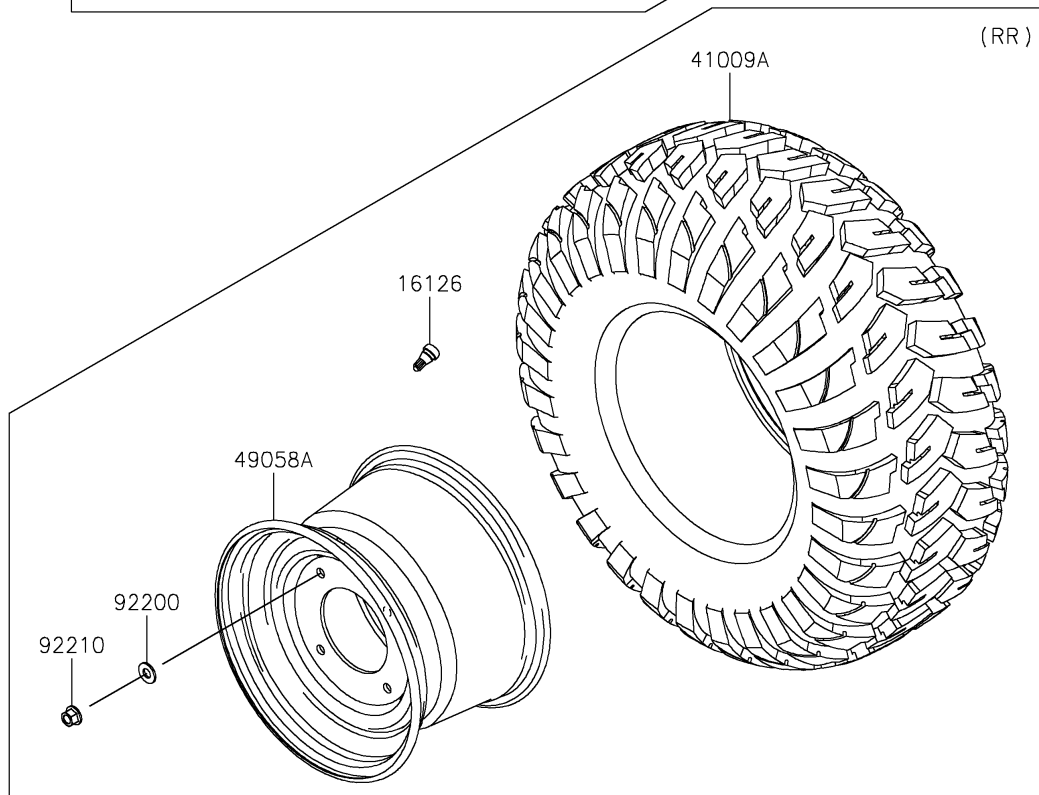

2019 PARTS DIAGRAM

Wheels/Tires

2019 PARTS LIST

Wheels/Tires

ITEM NAME	PART NUMBER	QUANTITY
VALVE (Ref # 16126)	16126-4001	1
TIRE,FR,26X9.00R12 4PR,FRONTIER (Ref # 41009)	41009-0696	1
TIRE,RR,26X11.00R12 4PR,FRONTIER (Ref # 41009A)	41009-0697	1
WHEEL,FR,12X7.0AT,F.S.BLACK (Ref # 49058)	49058-0608-397	1
WHEEL,RR,12X8.0AT,F.S.BLACK (Ref # 49058A)	49058-0611-397	1
WASHER,12.1X26X2.3 (Ref # 92200)	92200-0930	1
NUT,12MM (Ref # 92210)	92210-0603	1