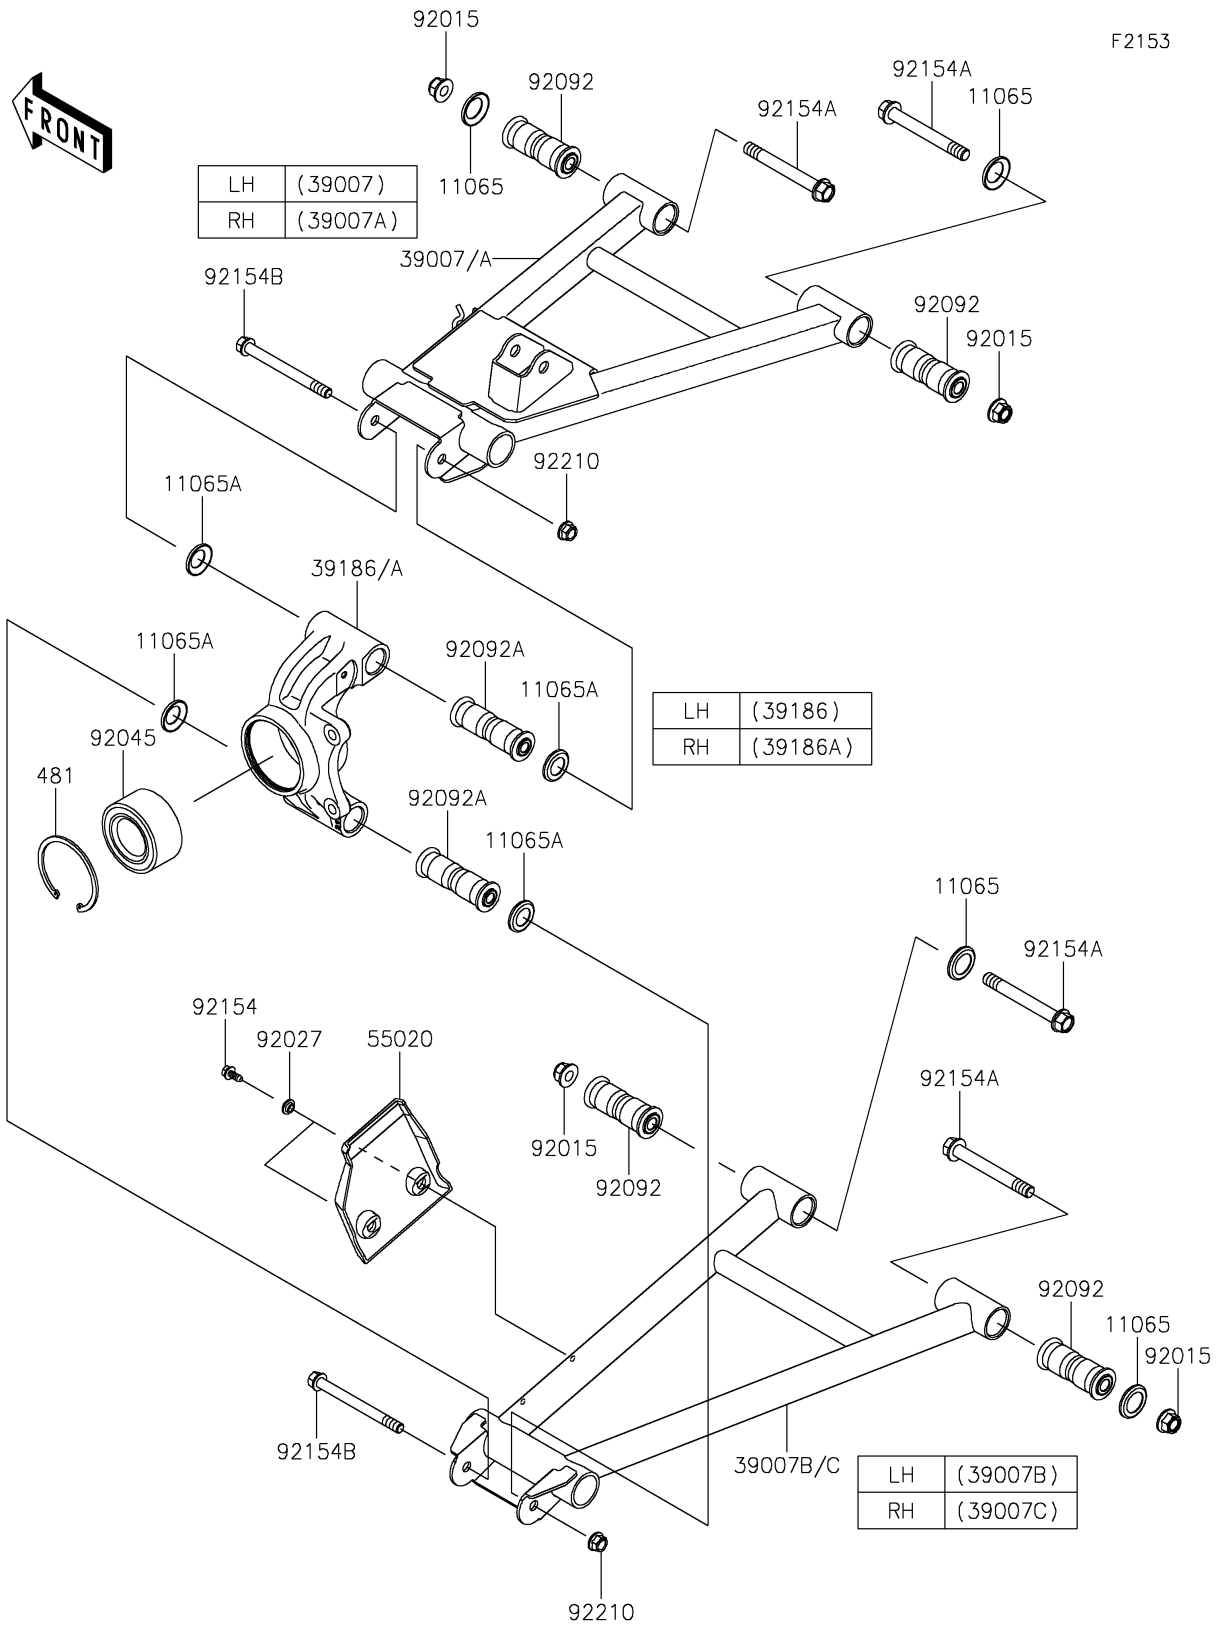

2019 PARTS DIAGRAM

Rear Suspension

2019 PARTS LIST

Rear Suspension

ITEM NAME	PART NUMBER	QUANTITY
CAP,ARM (Ref # 11065)	11065-0838	1
CAP (Ref # 11065A)	11065-0849	1
ARM-SUSP,RR,UPP,LH (Ref # 39007)	39007-0379	1
ARM-SUSP,RR,UPP,RH (Ref # 39007A)	39007-0380	1
ARM-SUSP,RR,LWR,LH (Ref # 39007B)	39007-0381	1
ARM-SUSP,RR,LWR,RH (Ref # 39007C)	39007-0382	1
KNUCKLE,RR,LH (Ref # 39186)	39186-0317	1
KNUCKLE,RR,RH (Ref # 39186A)	39186-0318	1
CIRCLIP-TYPE-C (Ref # 481)	481J7500	1
GUARD,RR CVJ (Ref # 55020)	55020-0931	1
NUT,LOCK,FLANGED,12MM (Ref # 92015)	92015-1433	1
COLLAR,L=4.6 (Ref # 92027)	92027-1168	1
BEARING-BALL,40X74X36 (Ref # 92045)	92045-0763	1
BUSHING-RUBBER,12X20X78 (Ref # 92092)	92092-0028	1
BUSHING-RUBBER,10.1X17X88 (Ref # 92092A)	92092-0029	1
BOLT,6X15.6 (Ref # 92154)	92154-1250	1
BOLT,FLANGED,12X100 (Ref # 92154A)	92154-1318	1
BOLT,FLANGED,10X110 (Ref # 92154B)	92154-1353	1
NUT,LOCK,FLANGED,10MM (Ref # 92210)	92210-0276	1