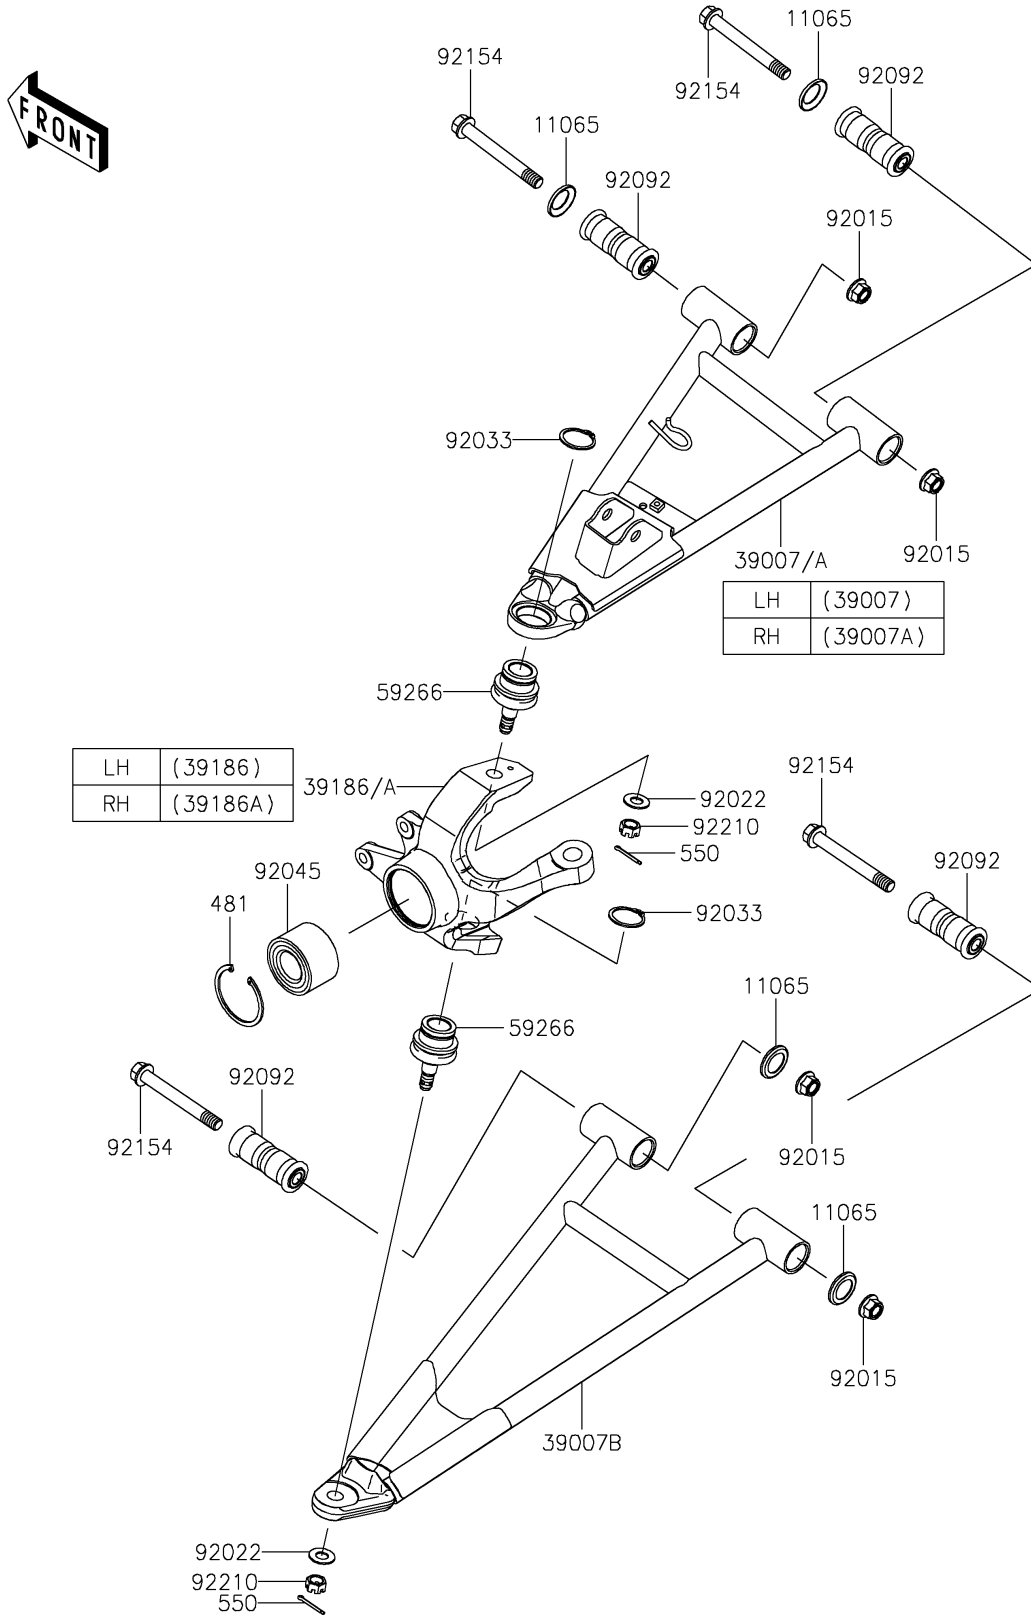

2019 PARTS DIAGRAM

Front Suspension

F2152

2019 PARTS LIST

Front Suspension

ITEM NAME	PART NUMBER	QUANTITY
CAP,ARM (Ref # 11065)	11065-0838	1
ARM-SUSP,FR,UPP,LH (Ref # 39007)	39007-0377	1
ARM-SUSP,FR,UPP,RH (Ref # 39007A)	39007-0378	1
ARM-SUSP,FR,LWR,LH&RH (Ref # 39007B)	39007-0383	1
KNUCKLE,FR,LH (Ref # 39186)	39186-0319	1
KNUCKLE,FR,RH (Ref # 39186A)	39186-0320	1
CIRCLIP-TYPE-C (Ref # 481)	481J6000	1
PIN-COTTER,3.0X25 (Ref # 550)	550AA3025	1
JOINT-BALL (Ref # 59266)	59266-0711	1
NUT,LOCK,FLANGED,12MM (Ref # 92015)	92015-1433	1
WASHER (Ref # 92022)	92022-1831	1
RING-SNAP,C-TYPE,32MM (Ref # 92033)	92033-1262	1
BEARING-BALL,30X60X37 (Ref # 92045)	92045-0905	1
BUSHING-RUBBER,12X20X78 (Ref # 92092)	92092-0028	1
BOLT,FLANGED,12X100 (Ref # 92154)	92154-1318	1
NUT,CASTLE,12MM (Ref # 92210)	92210-0395	1