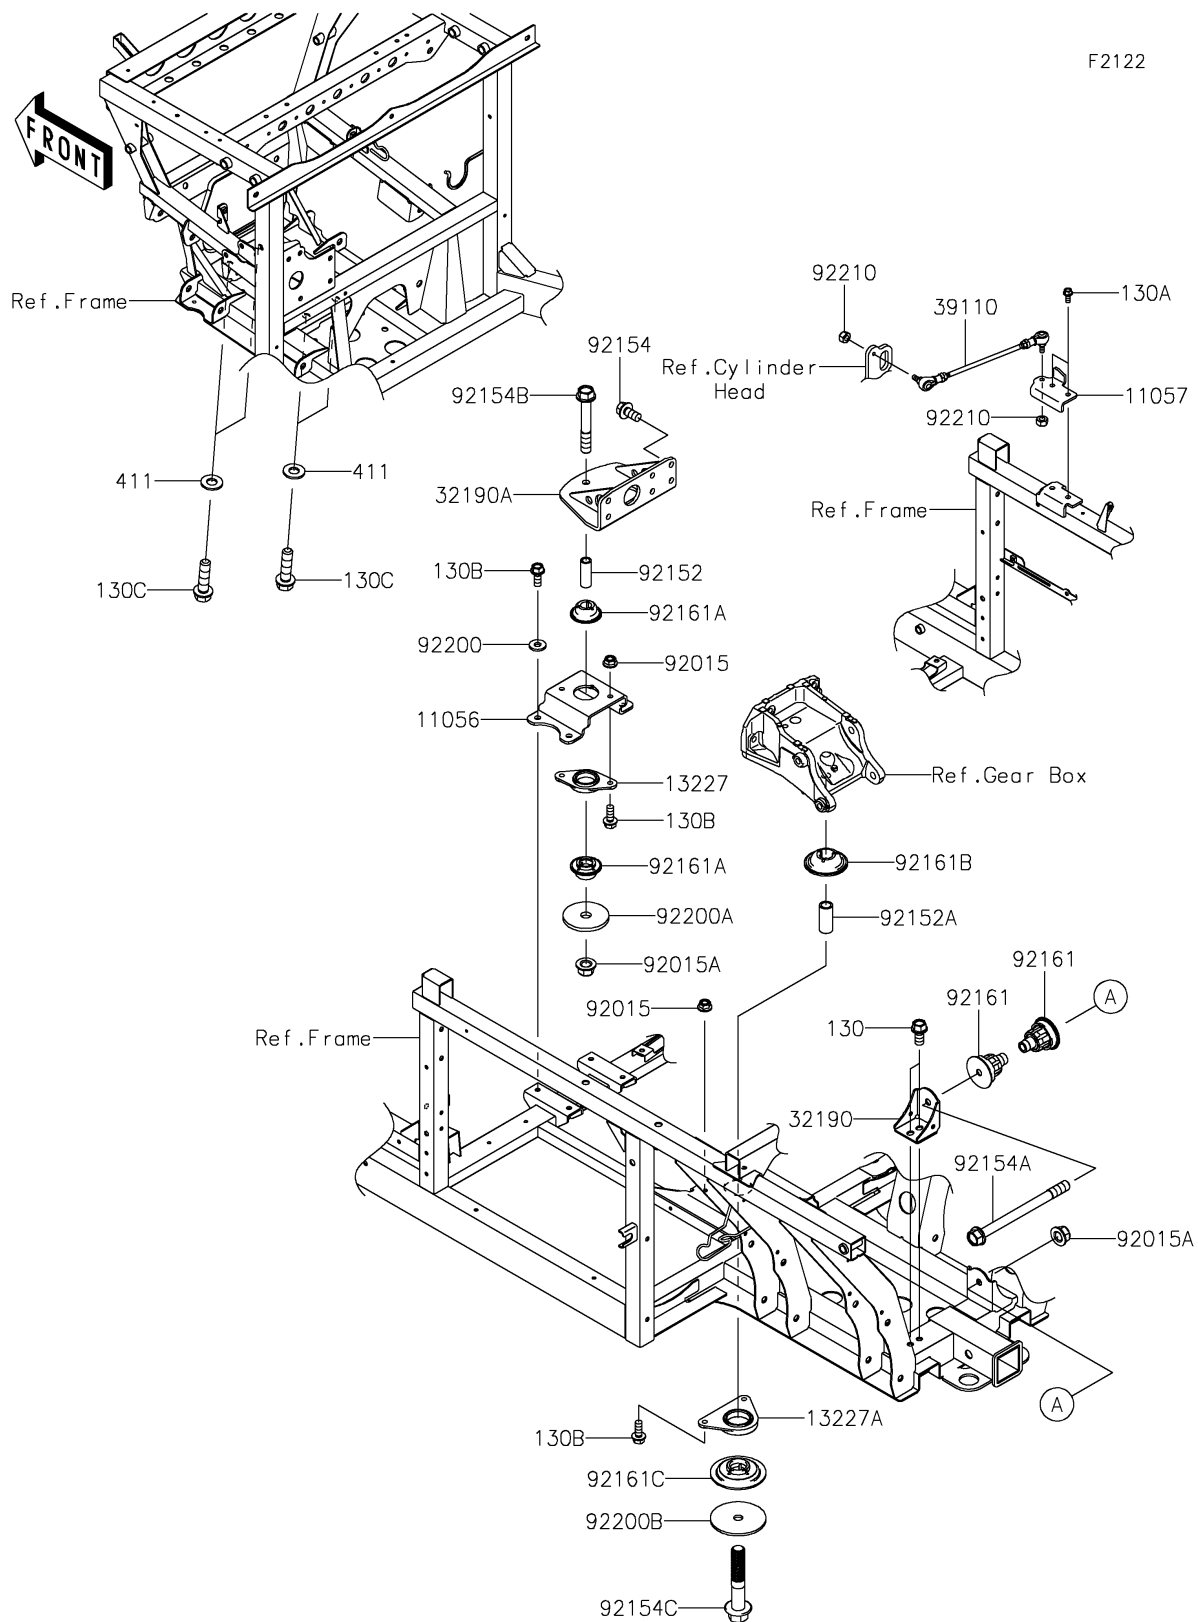

2019 PARTS DIAGRAM

Engine Mount

2019 PARTS LIST

Engine Mount

ITEM NAME	PART NUMBER	QUANTITY
BRACKET (Ref # 11056)	11056-7475	1
BRACKET,TORQUE ROD (Ref # 11057)	11057-1233	1
BOLT-FLANGED,10X20 (Ref # 130)	130BA1020	1
BOLT-FLANGED,8X18 (Ref # 130A)	130CA0818	1
BOLT-FLANGED,8X20 (Ref # 130B)	130CA0820	1
BOLT-FLANGED,12X45 (Ref # 130C)	130CA1245	1
HOUSING (Ref # 13227)	13227-0031	1
HOUSING (Ref # 13227A)	13227-0032	1
BRACKET-ENGINE (Ref # 32190)	32190-0662	1
BRACKET-ENGINE,FR (Ref # 32190A)	32190-0701	1
ROD-ASSY-TIE (Ref # 39110)	39110-0046	1
WASHER-PLAIN,12MM (Ref # 411)	411AA1200	1
NUT,LOCK,FLANGED,8MM (Ref # 92015)	92015-1397	1
NUT,LOCK,FLANGED,12MM (Ref # 92015A)	92015-1433	1
COLLAR,13X19.1X54 (Ref # 92152)	92152-1802	1
COLLAR,17X23.8X54.5 (Ref # 92152A)	92152-2127	1
BOLT,FLANGED,10X20 (Ref # 92154)	92154-1321	1
BOLT,FLANGED,12X150 (Ref # 92154A)	92154-1322	1
BOLT,FLANGED,12X80 (Ref # 92154B)	92154-1419	1
BOLT,FLANGED,16X86 (Ref # 92154C)	92154-1763	1
DAMPER (Ref # 92161)	92161-1616	1
DAMPER (Ref # 92161A)	92161-1617	1
DAMPER (Ref # 92161B)	92161-1618	1
DAMPER (Ref # 92161C)	92161-1619	1
WASHER,8.2X20.0X2.5 (Ref # 92200)	92200-0205	1
WASHER,12.5X55X4.76 (Ref # 92200A)	92200-0913	1
WASHER,16.5X100X4.76 (Ref # 92200B)	92200-1747	1
NUT,LOCK,8MM (Ref # 92210)	92210-0606	1