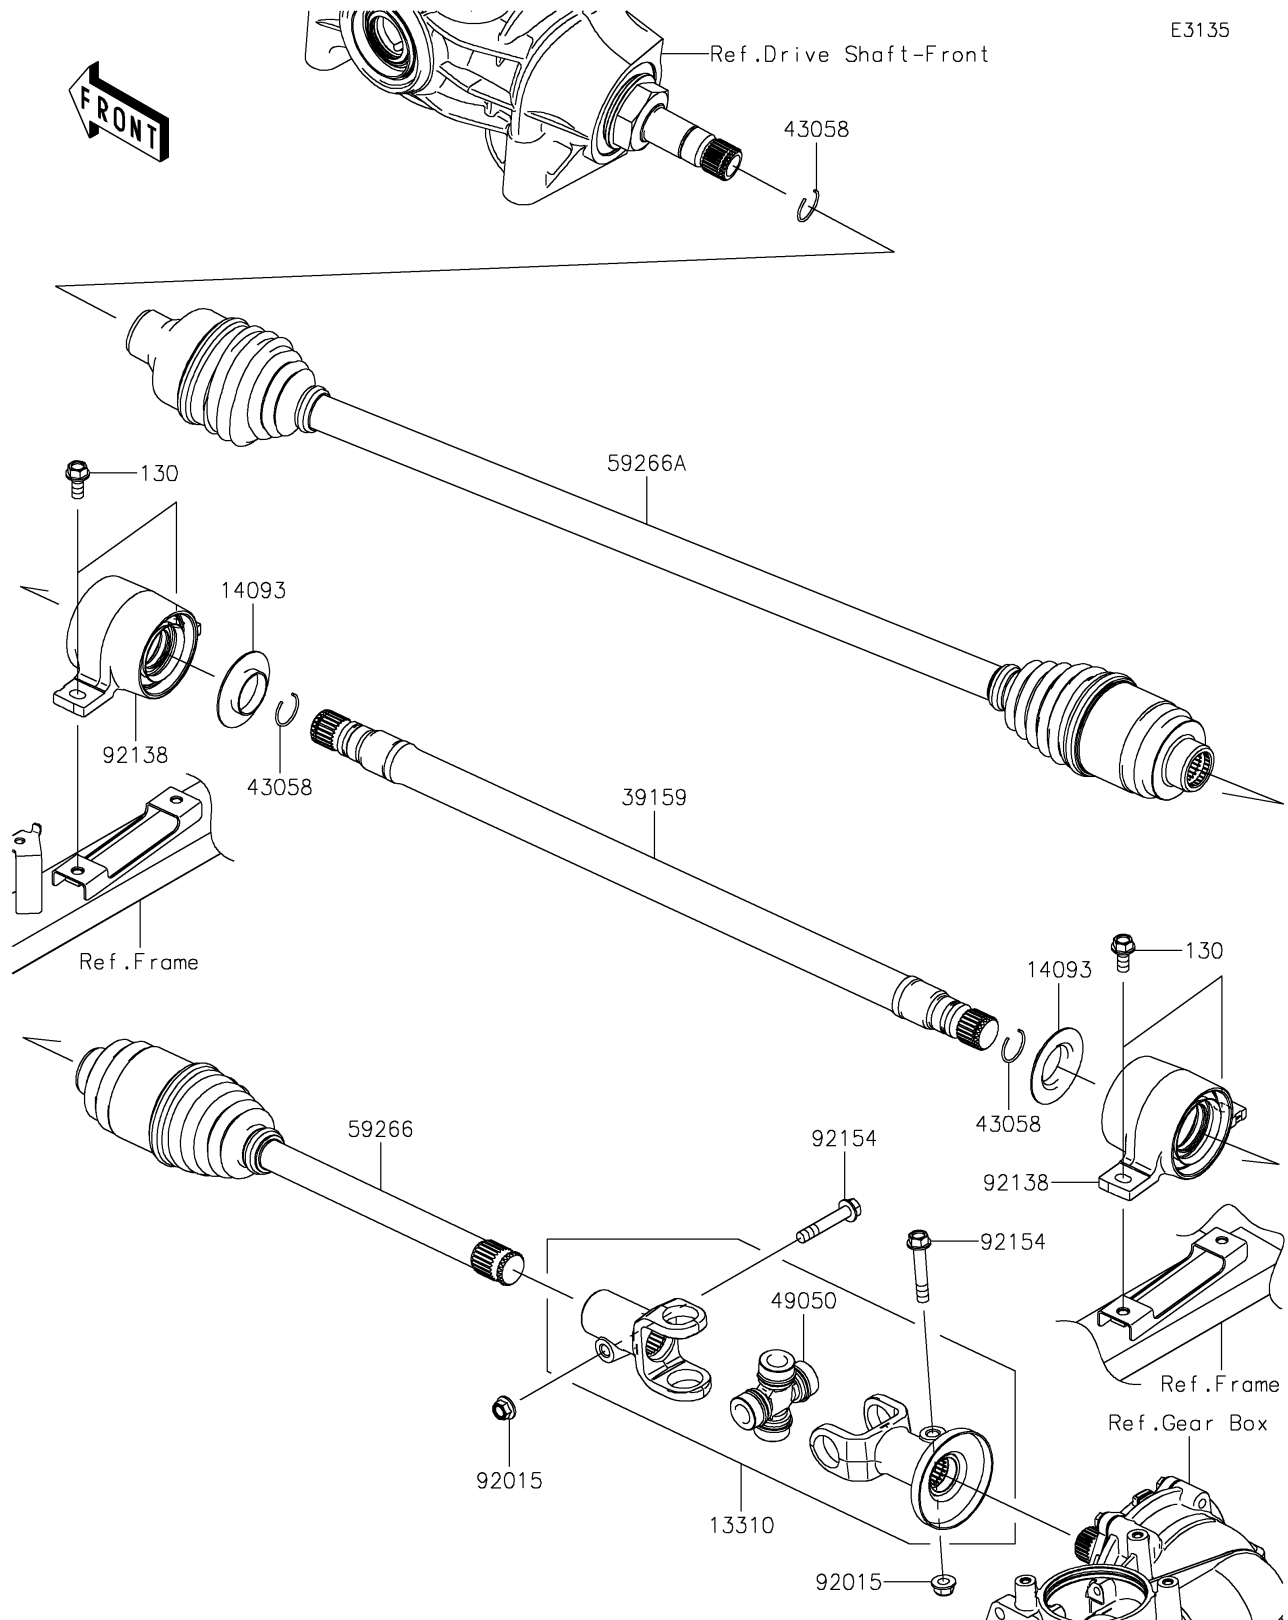

2019 PARTS DIAGRAM

Drive Shaft-Propeller

2019 PARTS LIST

Drive Shaft-Propeller

ITEM NAME	PART NUMBER	QUANTITY
BOLT-FLANGED,8X18 (Ref # 130)	130BA0818	1
SHAFT-ASSY (Ref # 13310)	13310-0038	1
COVER,SIDE RIP (Ref # 14093)	14093-0006	1
SHAFT-DRIVE (Ref # 39159)	39159-0045	1
RING (Ref # 43058)	43058-0018	1
SPIDER (Ref # 49050)	49050-0034	1
JOINT-BALL,T/M SIDE (Ref # 59266)	59266-0716	1
JOINT-BALL,FR DIFF SIDE (Ref # 59266A)	59266-0717	1
NUT,8MM (Ref # 92015)	92015-1432	1
BEARING-COMP (Ref # 92138)	92138-0002	1
BOLT,FLANGED,8X46 (Ref # 92154)	92154-1365	1