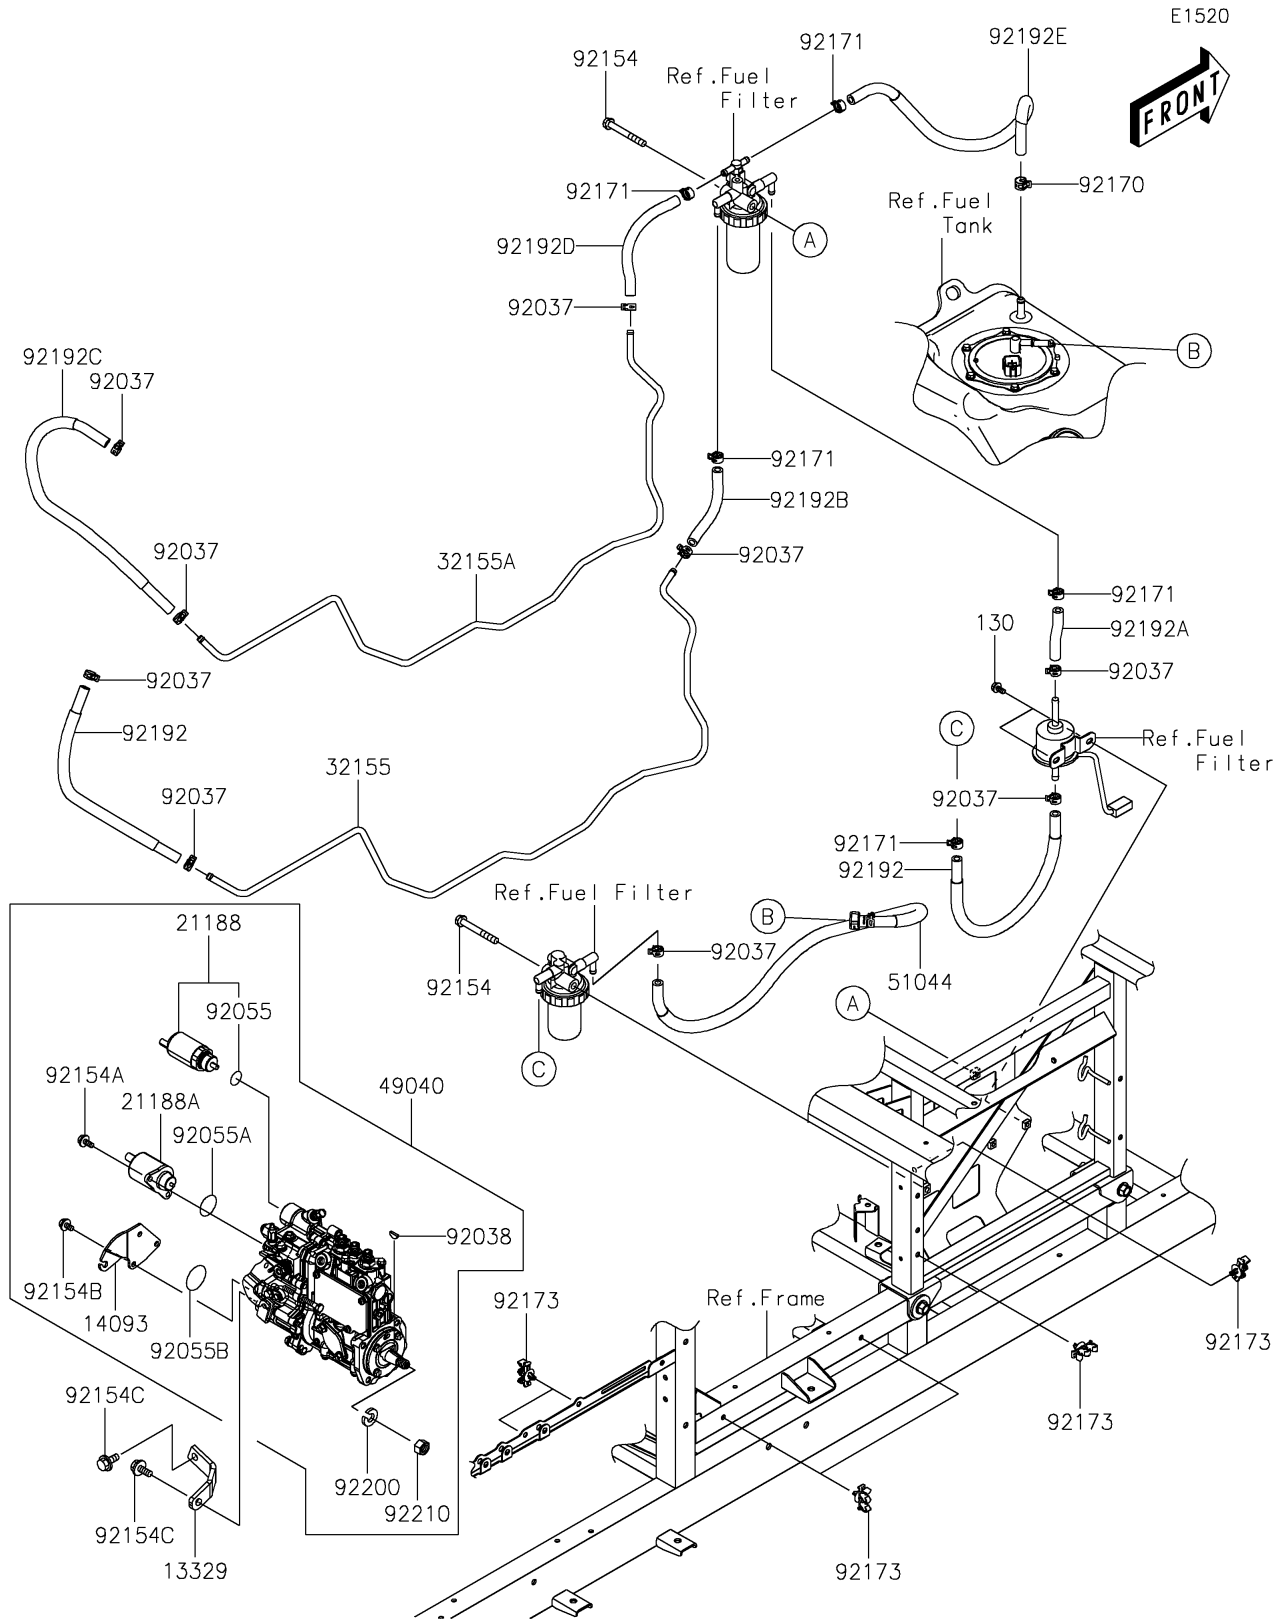

2019 PARTS DIAGRAM

Fuel Pump

2019 PARTS LIST

Fuel Pump

ITEM NAME	PART NUMBER	QUANTITY
BOLT-FLANGED,6X12 (Ref # 130)	130BA0612	1
SUPPORT (Ref # 13329)	13329-0001	1
COVER,GOVERNOR CASE (Ref # 14093)	14093-0448	1
SOLENOID,POWER CONTROL (Ref # 21188)	21188-0012	1
SOLENOID,STOP (Ref # 21188A)	21188-0013	1
PIPE,FEED (Ref # 32155)	32155-2047	1
PIPE,RETURN (Ref # 32155A)	32155-2048	1
PUMP-FUEL,INJECTION (Ref # 49040)	49040-0751	1
TUBE-ASSY (Ref # 51044)	51044-0785	1
CLAMP,HOSE CLIP (Ref # 92037)	92037-1181	1
KEY,WOODRUFF (Ref # 92038)	92038-0008	1
RING-O (Ref # 92055)	92055-0859	1
RING-O (Ref # 92055A)	92055-0860	1
RING-O (Ref # 92055B)	92055-0861	1
BOLT,FLANGED,8X63 (Ref # 92154)	92154-1940	1
BOLT,FLANGED,6X14 (Ref # 92154A)	92154-1997	1
BOLT,FLANGED,6X10 (Ref # 92154B)	92154-2068	1
BOLT,FLANGED,8X16 (Ref # 92154C)	92154-2071	1
CLAMP (Ref # 92170)	92170-1938	1
CLAMP (Ref # 92171)	92171-0515	1
CLAMP (Ref # 92173)	92173-1467	1
TUBE,7.5X13.5X390 (Ref # 92192)	92192-1476	1
TUBE,PUMP-FILTER (Ref # 92192A)	92192-1477	1
TUBE,FILER-ENGINE(FILTER SIDE) (Ref # 92192B)	92192-1478	1
TUBE,ENGINE-FILER(ENGINE SIDE) (Ref # 92192C)	92192-1479	1
TUBE,ENGINE-FILER(FILTER SIDE) (Ref # 92192D)	92192-1480	1
TUBE,FILTER-TANK (Ref # 92192E)	92192-1481	1
WASHER,SPRING (Ref # 92200)	92200-1810	1
NUT,12MM (Ref # 92210)	92210-1486	1