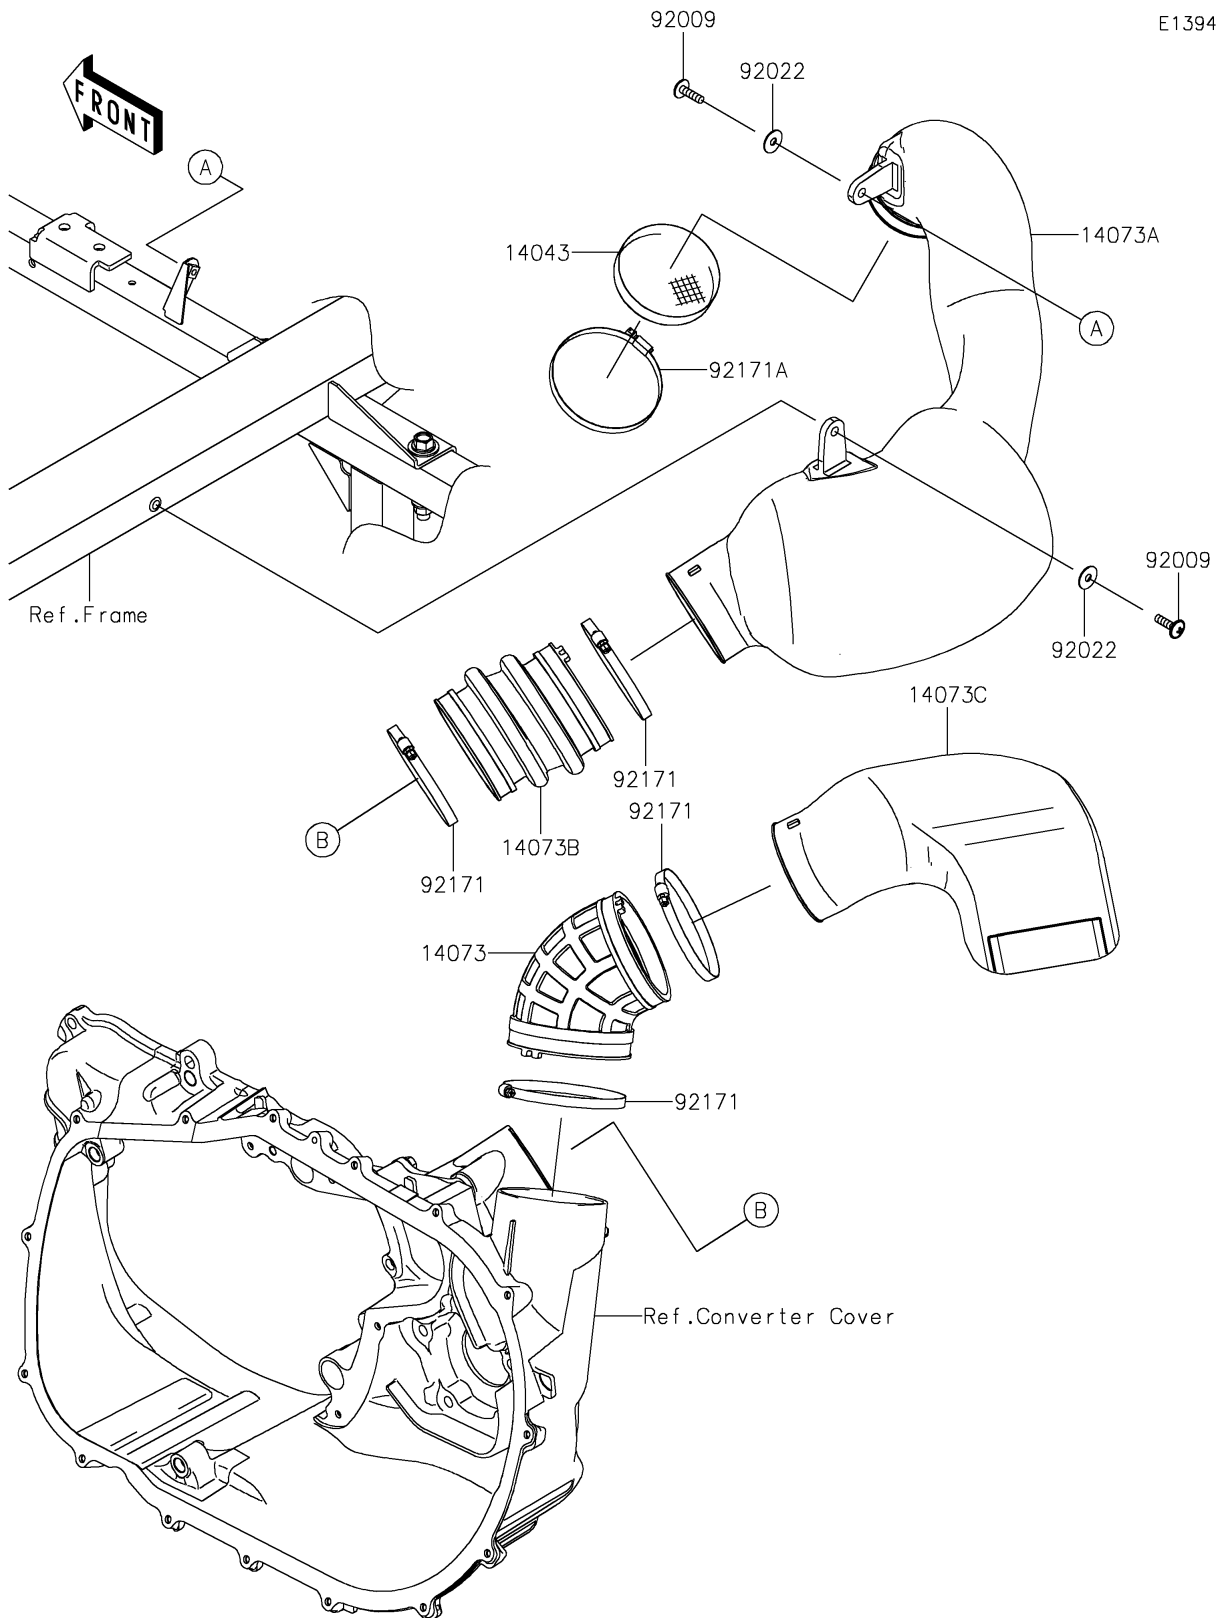

2019 PARTS DIAGRAM

Air Cleaner-Belt Converter

E1394

2019 PARTS LIST

Air Cleaner-Belt Converter

ITEM NAME	PART NUMBER	QUANTITY
FILTER (Ref # 14043)	14043-0013	1
DUCT,EXHAUST (Ref # 14073)	14073-0788	1
DUCT,INTAKE (Ref # 14073A)	14073-0789	1
DUCT,INTAKE (Ref # 14073B)	14073-0790	1
DUCT,EXHAUST (Ref # 14073C)	14073-0793	1
SCREW,6X22 (Ref # 92009)	92009-1441	1
WASHER,PLAIN,6.5X20X1 (Ref # 92022)	92022-165	1
CLAMP (Ref # 92171)	92171-1383	1
CLAMP (Ref # 92171A)	92171-3716	1