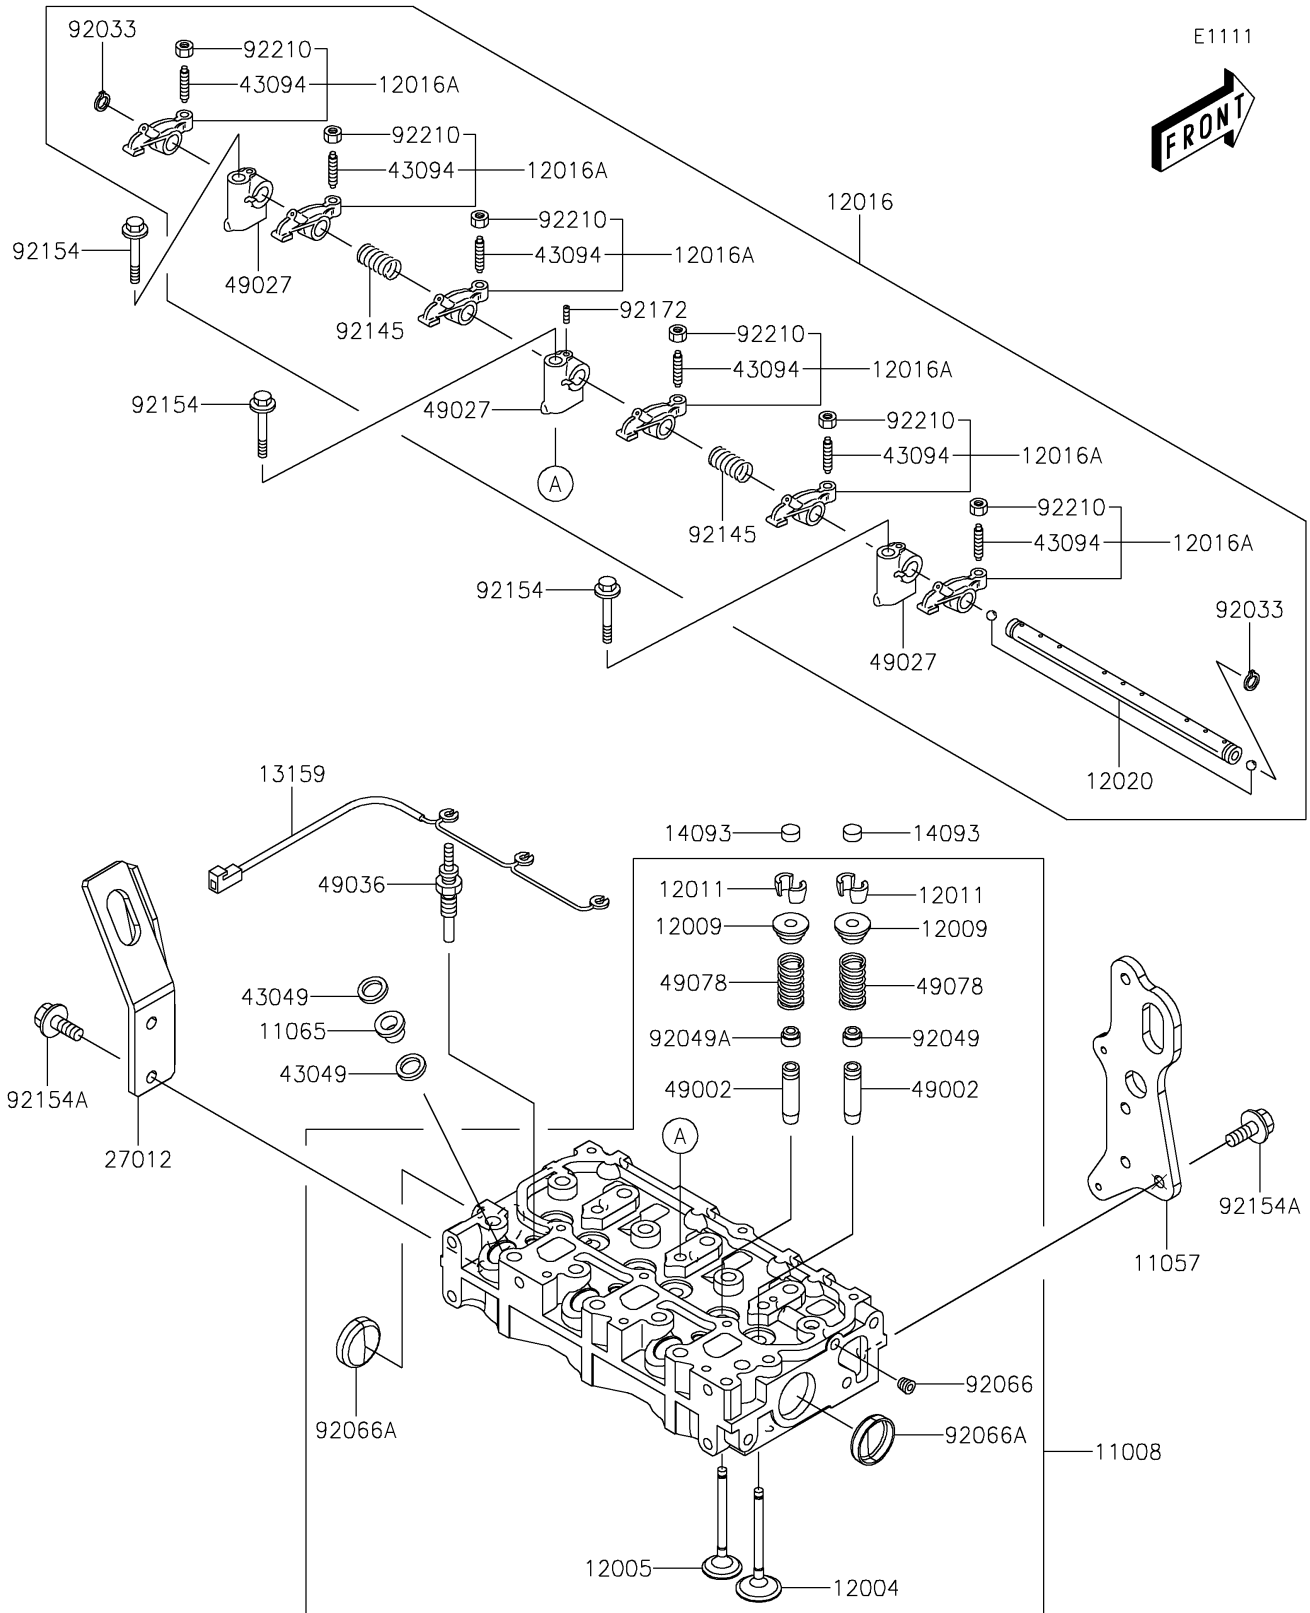

2019 PARTS DIAGRAM

Cylinder Head

2019 PARTS LIST

Cylinder Head

ITEM NAME	PART NUMBER	QUANTITY
HEAD-COMP-CYLINDER (Ref # 11008)	11008-0875	1
BRACKET,FRAME (Ref # 11057)	11057-1247	1
CAP,NOZZLE (Ref # 11065)	11065-0942	1
VALVE-INTAKE (Ref # 12004)	12004-0739	1
VALVE-EXHAUST (Ref # 12005)	12005-0759	1
RETAINER-VALVE SPRING (Ref # 12009)	12009-0029	1
COLLET (Ref # 12011)	12011-0004	1
ARM-ROCKER (Ref # 12016)	12016-0044	1
ARM-ROCKER (Ref # 12016A)	12016-0045	1
SHAFT-ROCKER (Ref # 12020)	12020-0018	1
CONNECTOR,PLUG-GLOW (Ref # 13159)	13159-0019	1
COVER,VALVE (Ref # 14093)	14093-0440	1
HOOK (Ref # 27012)	27012-0819	1
PACKING,NOZZLE (Ref # 43049)	43049-0037	1
ADJUSTER,VALVE (Ref # 43094)	43094-0006	1
GUIDE-VALVE (Ref # 49002)	49002-0032	1
HOLDER-ROCKER (Ref # 49027)	49027-0001	1
PLUG-GLOW (Ref # 49036)	49036-0002	1
SPRING-ENGINE VALVE (Ref # 49078)	49078-0731	1
RING-SNAP (Ref # 92033)	92033-0773	1
SEAL-OIL,INTAKE (Ref # 92049)	92049-0789	1
SEAL-OIL,EXHAUST (Ref # 92049A)	92049-0790	1
PLUG (Ref # 92066)	92066-0847	1
PLUG (Ref # 92066A)	92066-0852	1
SPRING (Ref # 92145)	92145-1711	1
BOLT,FLANGED,8X40 (Ref # 92154)	92154-1987	1
BOLT,FLANGED,8X16 (Ref # 92154A)	92154-2071	1
SCREW,5X16 (Ref # 92172)	92172-0984	1
NUT,8MM (Ref # 92210)	92210-1468	1