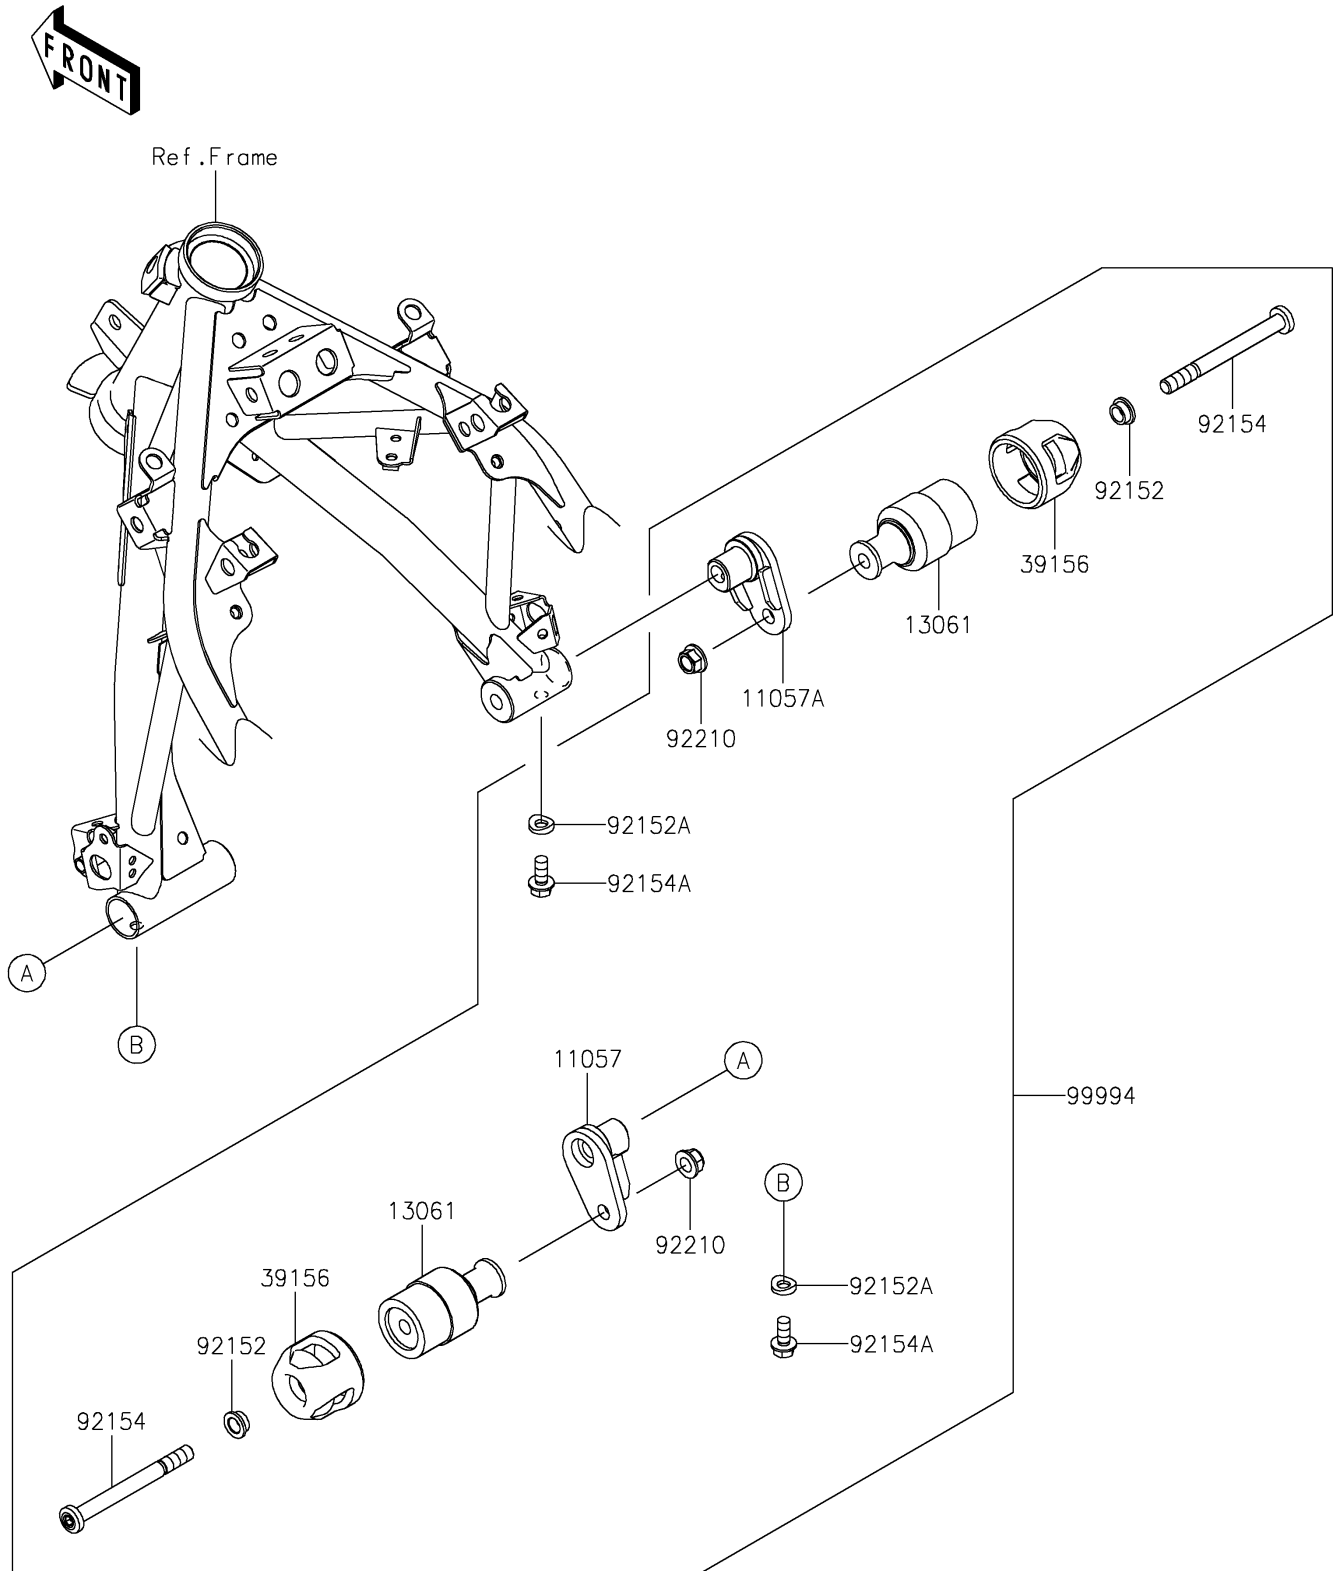

2018 NINJA® 400 PARTS DIAGRAM

Accessory(Slider)

F2910C

2018 NINJA® 400 PARTS LIST

Accessory(Slider)

ITEM NAME	PART NUMBER	QUANTITY
BRACKET,SLIDER,LH (Ref # 11057)	11057-1234	1
BRACKET,SLIDER,RH (Ref # 11057A)	11057-1235	1
BOSS (Ref # 13061)	13061-0782	1
PAD,SLIDER (Ref # 39156)	39156-1913	1
COLLAR,10.2X14X7 (Ref # 92152)	92152-2129	1
COLLAR,8.3X16 (Ref # 92152A)	92152-2423	1
BOLT,SOCKET,10X105 (Ref # 92154)	92154-1767	1
BOLT-FLANGED,8X14 (Ref # 92154A)	92154-3798	1
NUT,LOCK,FLANGED,10MM (Ref # 92210)	92210-1081	1
KIT-ACCESSORY,SLIDER (Ref # 99994)	99994-1036	1