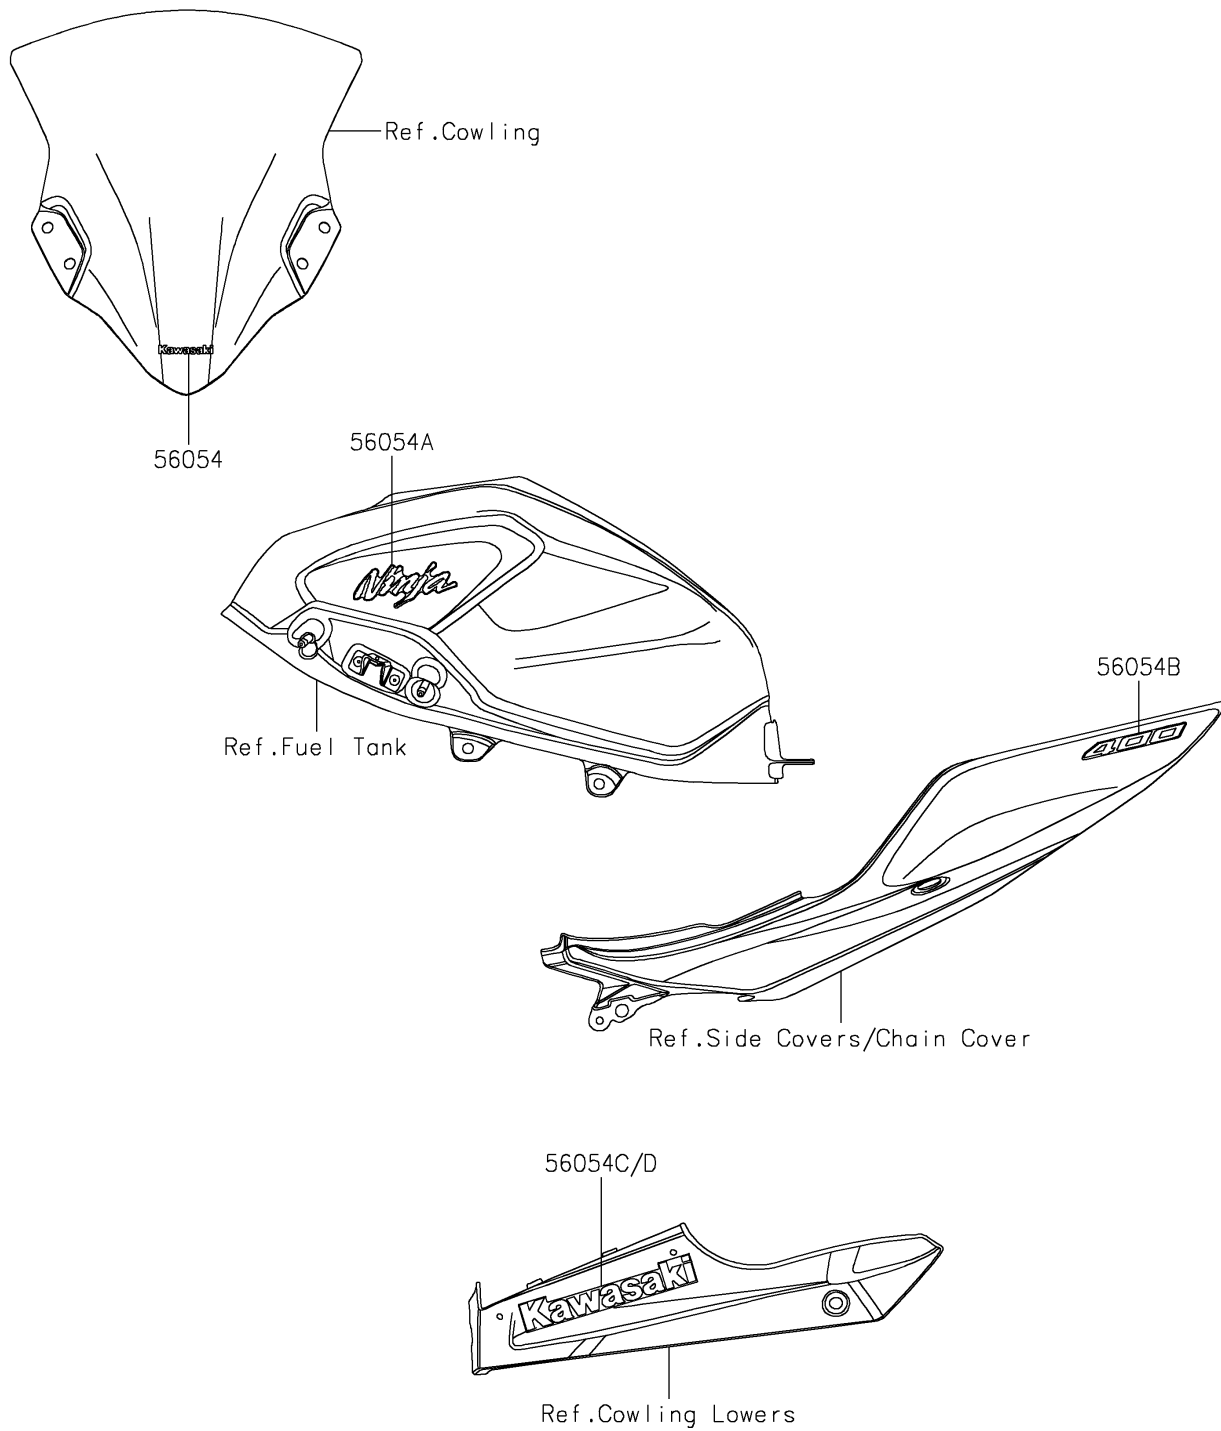

2018 NINJA® 400 PARTS DIAGRAM

Decals(Black)(HJF)

F2861A

2018 NINJA® 400 PARTS LIST

Decals(Black)(HJF)

ITEM NAME	PART NUMBER	QUANTITY
MARK,WINDSHIELD,KAWASAKI (Ref # 56054)	56054-2261	1
MARK,FUEL TANK,NINJA (Ref # 56054A)	56054-2391	1
MARK,TAIL COVER,400 (Ref # 56054B)	56054-2392	1
MARK,LWR COWL.,LH,KAWASAKI (Ref # 56054C)	56054-2393	1
MARK,LWR COWL.,RH,KAWASAKI (Ref # 56054D)	56054-2394	1