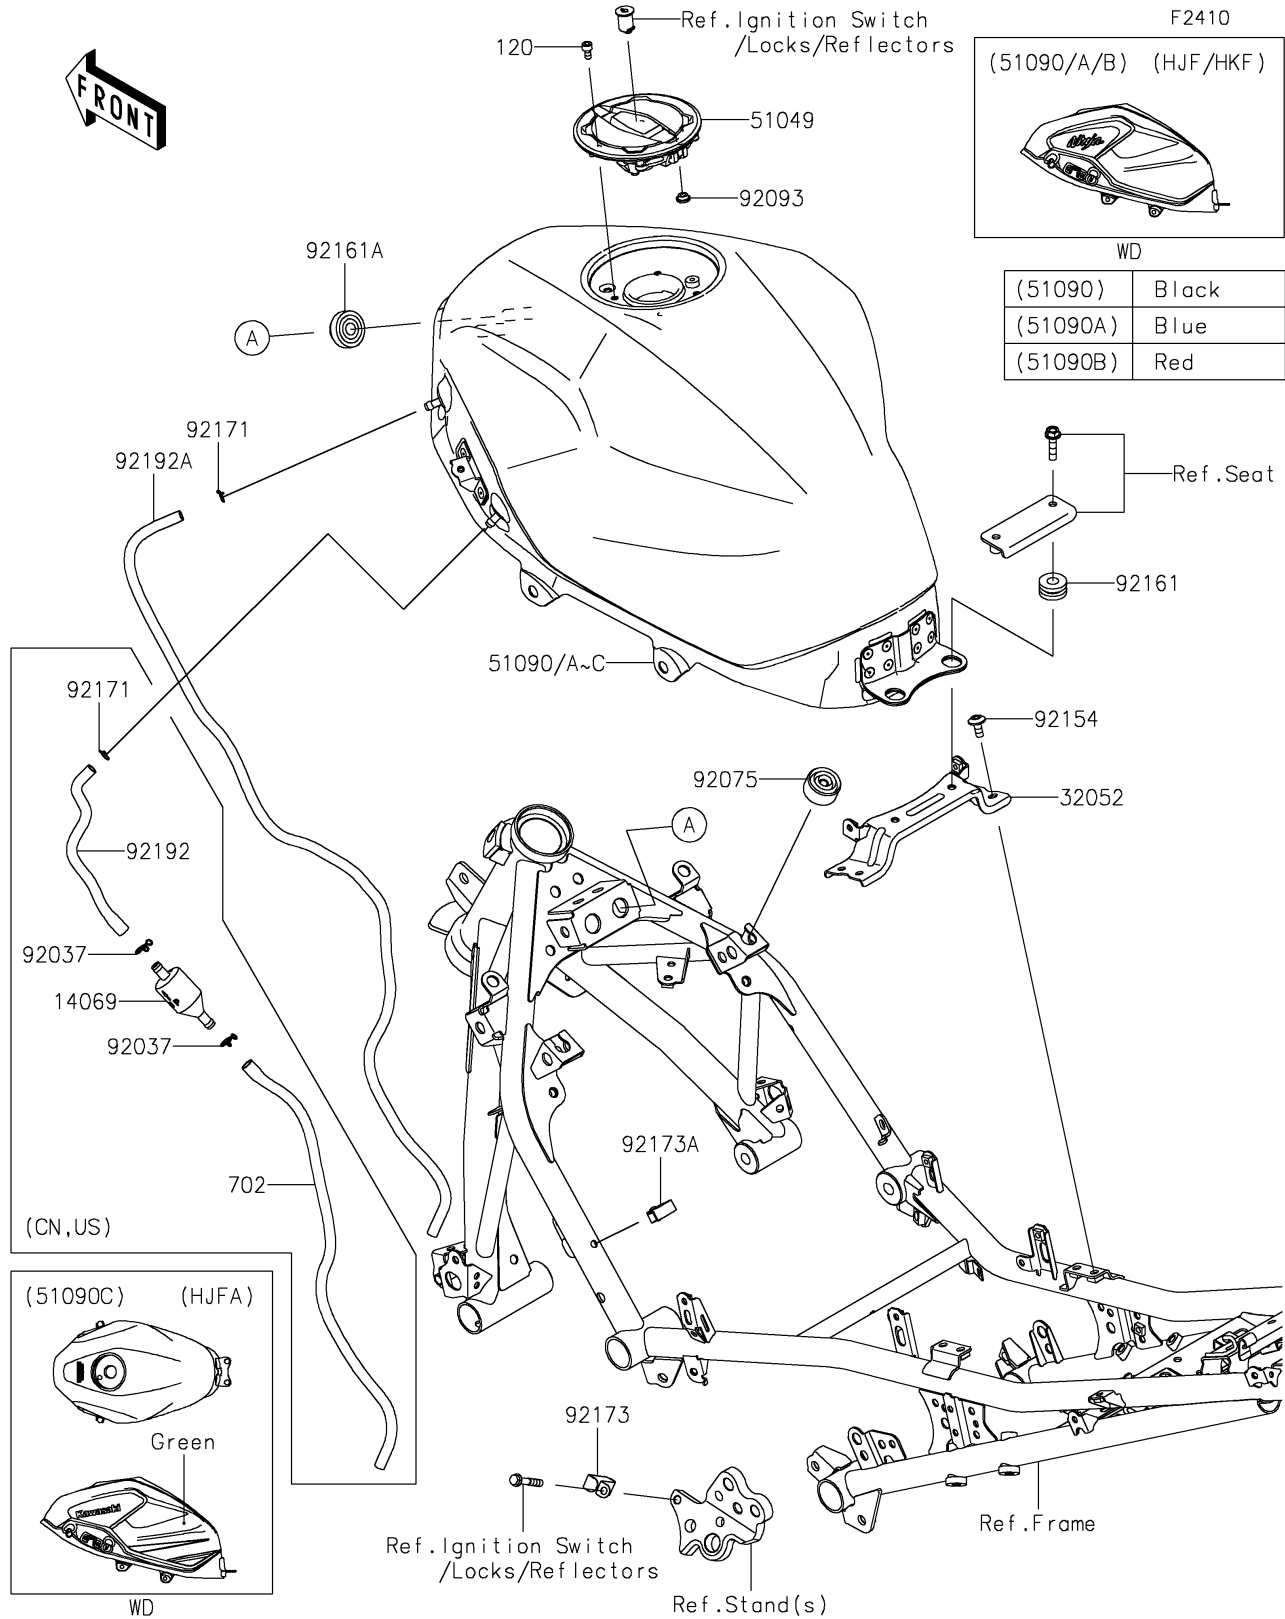

2018 NINJA® 400 PARTS DIAGRAM

Fuel Tank

2018 NINJA® 400 PARTS LIST

Fuel Tank

ITEM NAME	PART NUMBER	QUANTITY
BOLT-SOCKET,5X10 (Ref # 120)	120CC0510	1
BRACKET-TANK (Ref # 32052)	32052-0809	1
CAP-TANK (Ref # 51049)	51049-0735	1
TANK-COMP-FUEL,M.S.BLACK (Ref # 51090)	51090-5231-660	1
TANK-COMP-FUEL,C.P.BLUE (Ref # 51090A)	51090-5232-723	1
TANK-COMP-FUEL,P.RED (Ref # 51090B)	51090-5234-234	1
DAMPER (Ref # 92075)	92075-015	1
SEAL,FUEL TANK CAP (Ref # 92093)	92093-1030	1
BOLT,SOCKET,6X14 (Ref # 92154)	92154-0932	1
DAMPER,10X24X12 (Ref # 92161)	92161-0927	1
DAMPER,10X32X17 (Ref # 92161A)	92161-1980	1
CLAMP (Ref # 92173)	92173-0833	1
CLAMP,HOLDER CLIP (Ref # 92173A)	92173-0868	1
TUBE,DRAIN,6X9X810 (Ref # 92192A)	92192-1860	1