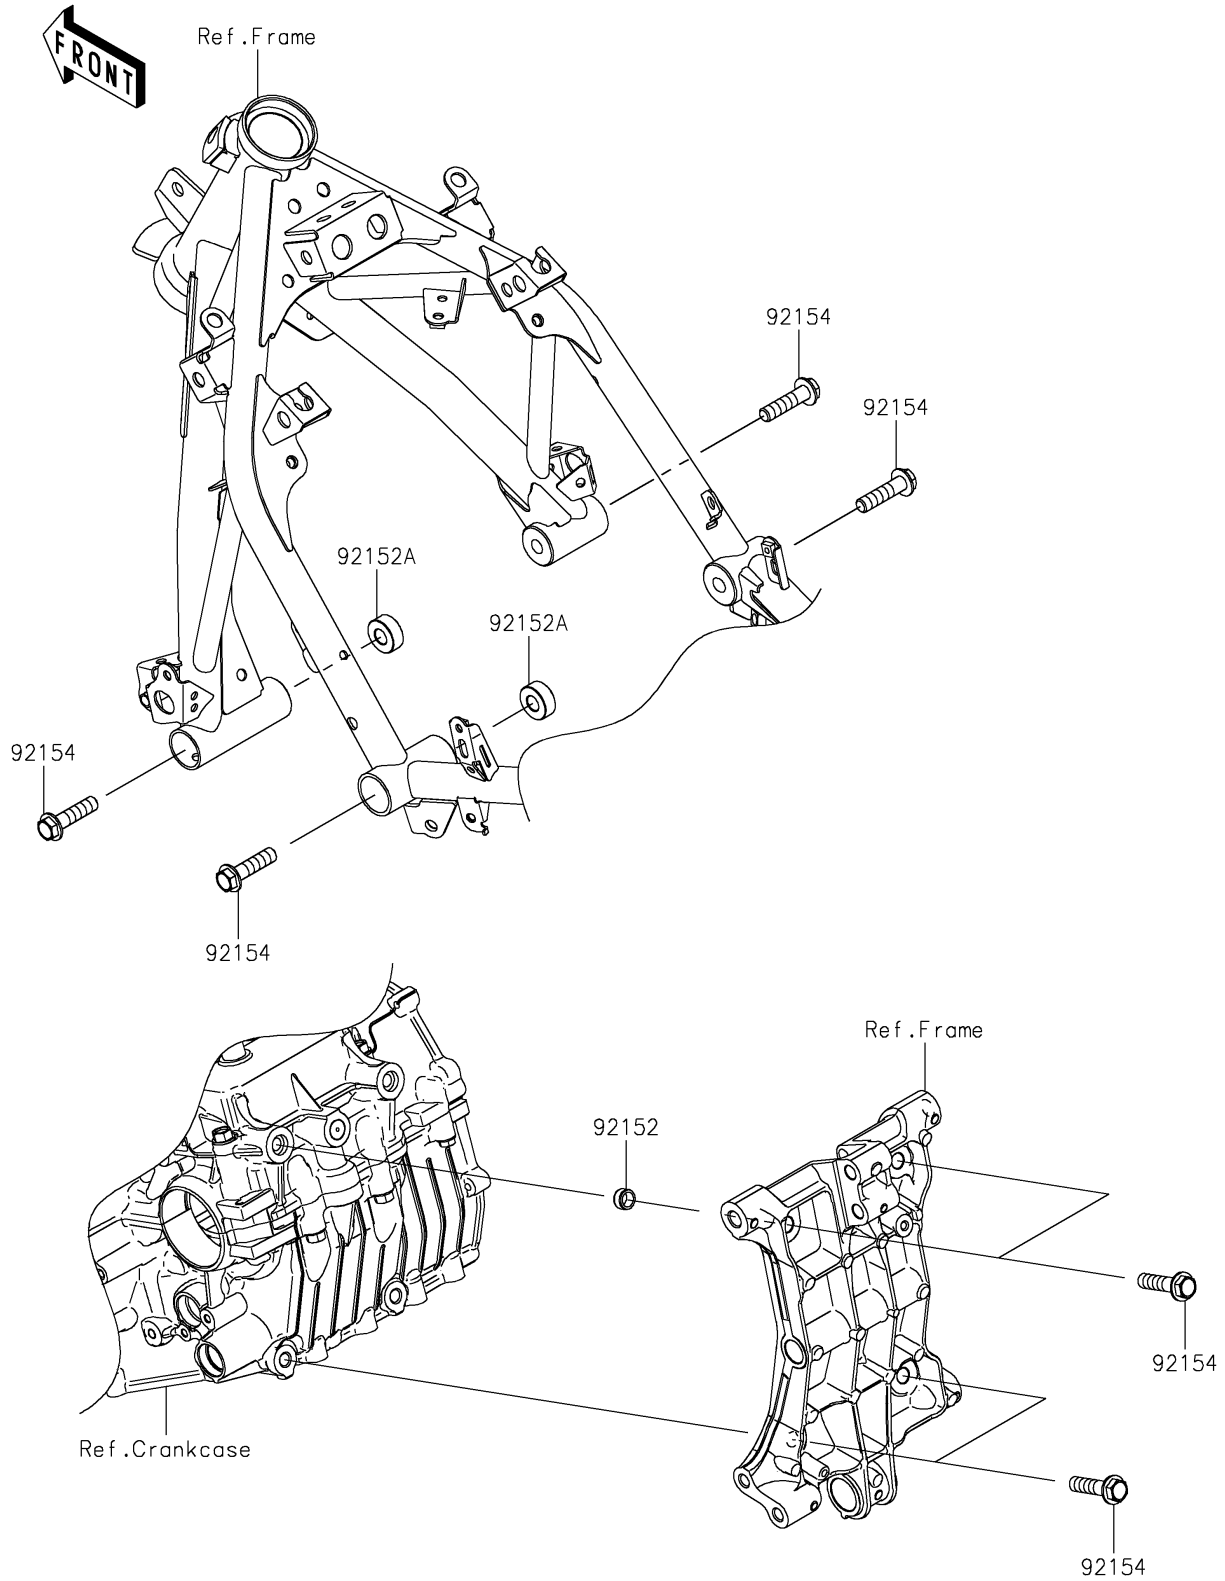

## 2018 NINJA® 400 PARTS DIAGRAM

Engine Mount

F2122

## 2018 NINJA® 400 PARTS LIST

Engine Mount

ITEM NAME	PART NUMBER	QUANTITY
COLLAR,DOWEL PIN (Ref # 92152)	92152-0679	1
COLLAR,11X25X10 (Ref # 92152A)	92152-2397	1
BOLT,FLANGED,10X40 (Ref # 92154)	92154-2812	1