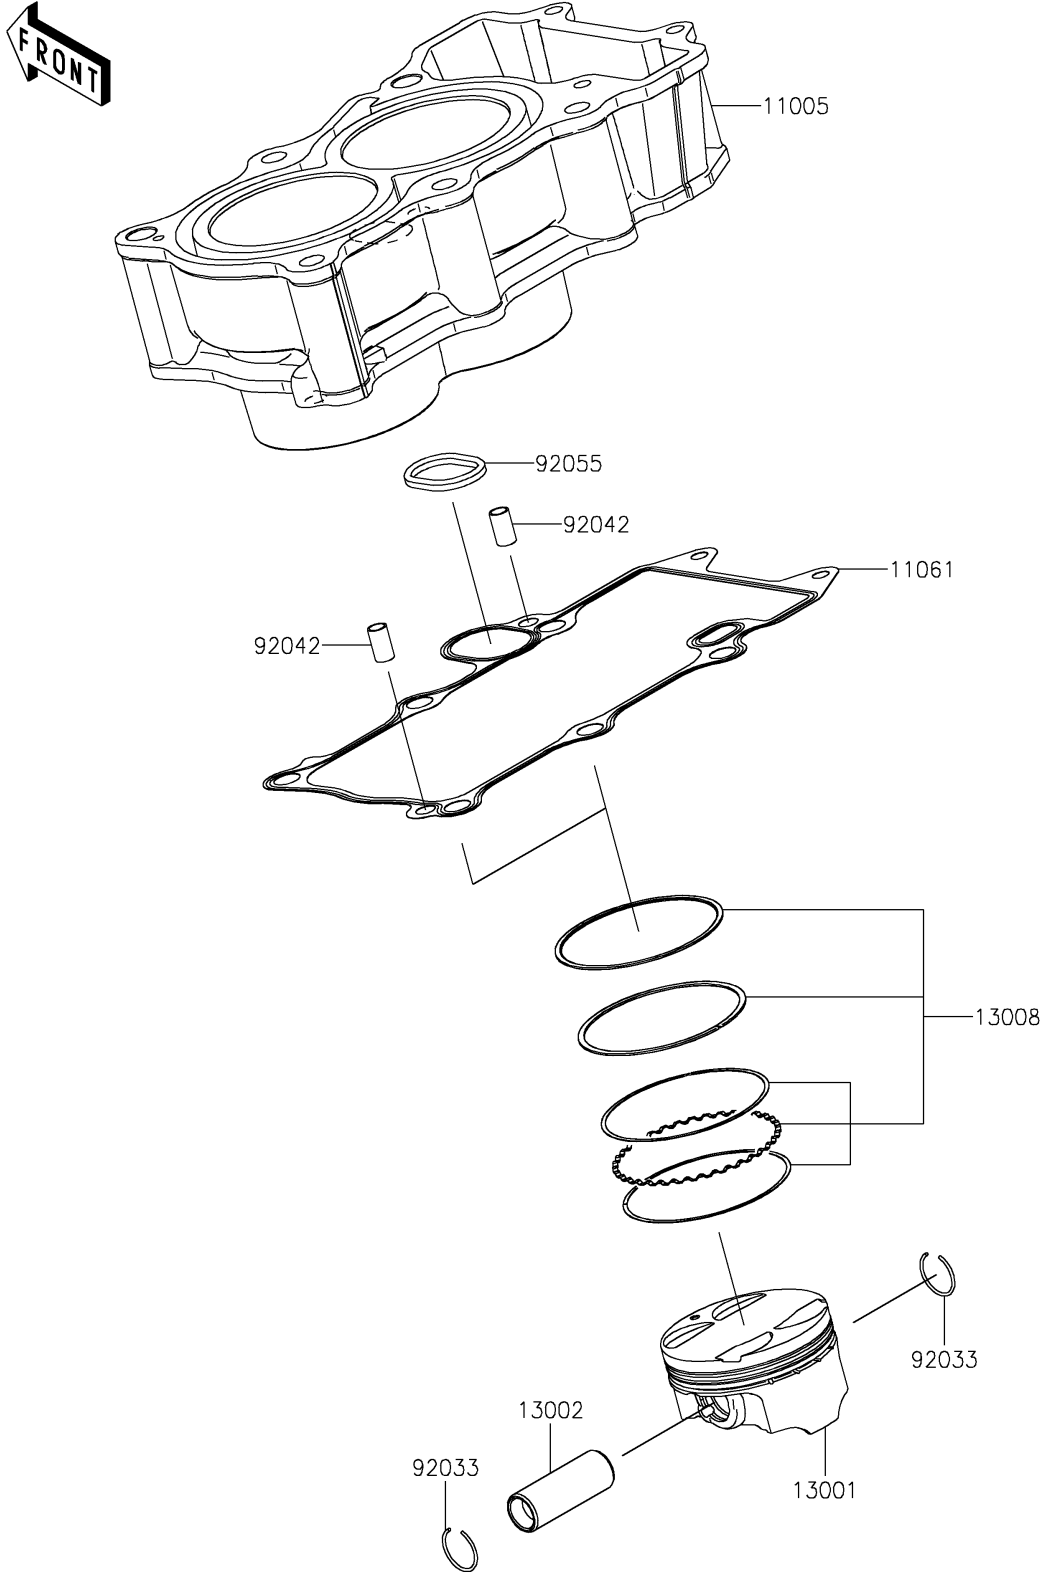

2018 NINJA® 400 PARTS DIAGRAM

Cylinder/Piston(s)

E1120

2018 NINJA® 400 PARTS LIST

Cylinder/Piston(s)

ITEM NAME	PART NUMBER	QUANTITY
CYLINDER-ENGINE (Ref # 11005)	11005-0668	1
GASKET,CYLINDER BASE (Ref # 11061)	11061-1247	1
PISTON-ENGINE (Ref # 13001)	13001-0790	1
PIN-PISTON (Ref # 13002)	13002-0050	1
RING-SET-PISTON (Ref # 13008)	13008-0576	1
RING-SNAP (Ref # 92033)	92033-1054	1
PIN,DOWEL,6.3X8X14 (Ref # 92042)	92042-007	1
RING-O (Ref # 92055)	92055-0888	1