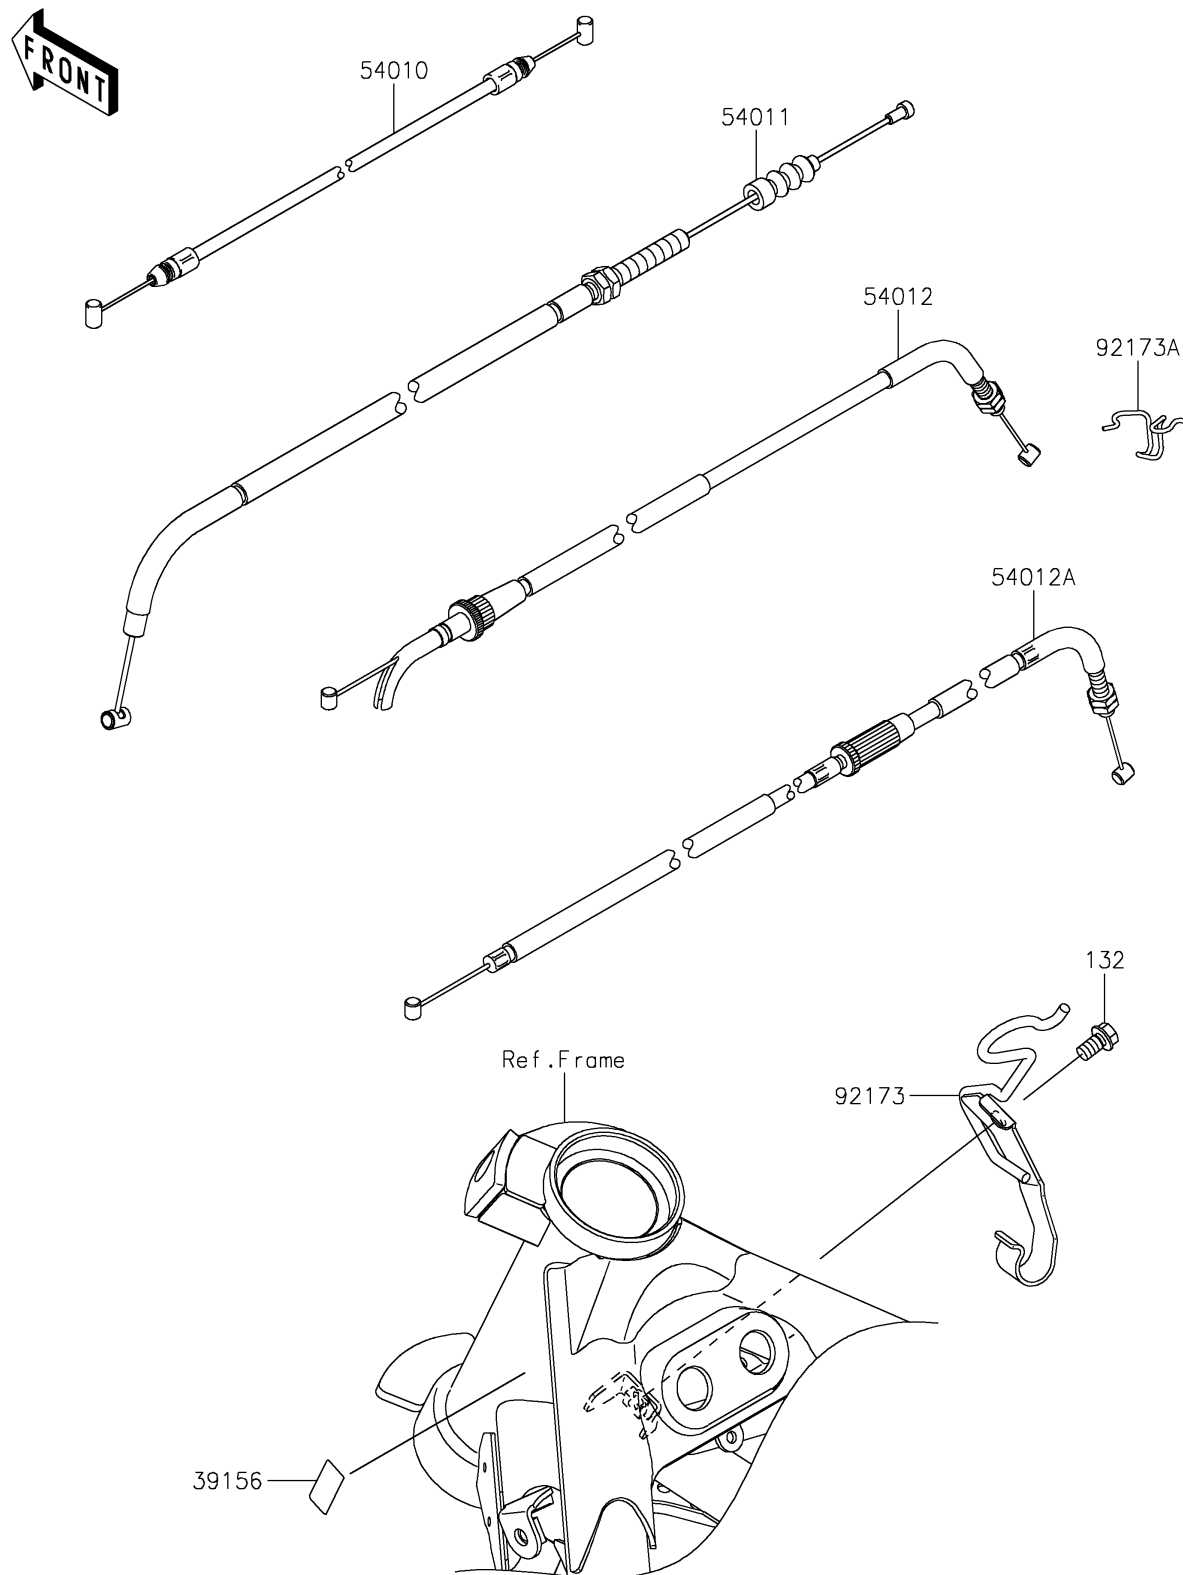

2017 Z250SL PARTS DIAGRAM

Cables

F2540

2017 Z250SL PARTS LIST

Cables

ITEM NAME	PART NUMBER	QUANTITY
BOLT-FLANGED-SMALL,6X10 (Ref # 132)	132BB0610	1
PAD,10X25 (Ref # 39156)	39156-0721	1
CABLE,SEAT LOCK (Ref # 54010)	54010-0598	1
CABLE-CLUTCH (Ref # 54011)	54011-0609	1
CABLE-THROTTLE,PULL (Ref # 54012)	54012-0603	1
CABLE-THROTTLE,RETURN (Ref # 54012A)	54012-0632	1
CLAMP (Ref # 92173)	92173-1169	1
CLAMP,THROTTLE CABLE (Ref # 92173A)	92173-1591	1