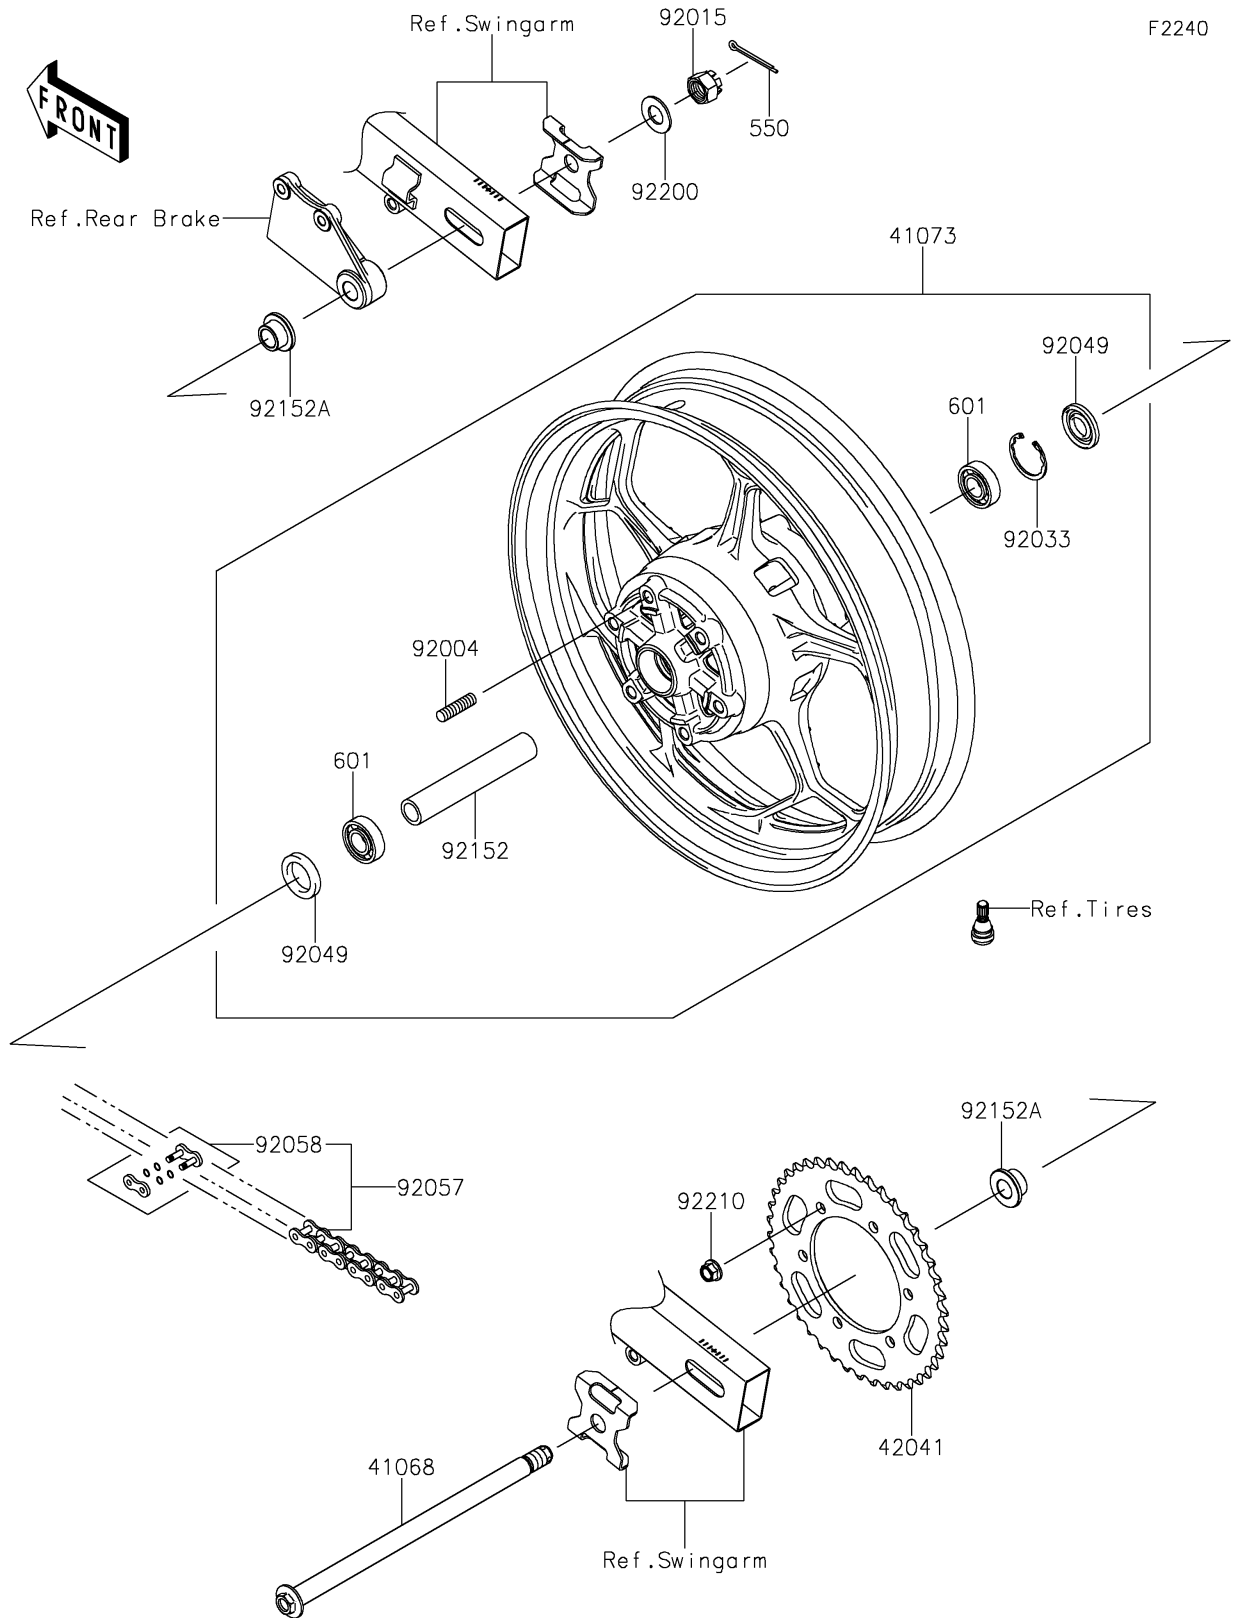

## 2017 Z250SL PARTS DIAGRAM

Rear Hub

## 2017 Z250SL PARTS LIST

Rear Hub

ITEM NAME	PART NUMBER	QUANTITY
AXLE,RR (Ref # 41068)	41068-1223	1
WHEEL-ASSY,RR,G.BLACK (Ref # 41073)	41073-0611-QT	1
SPROCKET-HUB,42T (Ref # 42041)	42041-0129	1
PIN-COTTER,4.0X35 (Ref # 550)	550AA4035	1
BEARING-BALL,#6203UUC3 (Ref # 601)	601B6203UU	1
STUD,10X19 (Ref # 92004)	92004-0048	1
NUT,CASTLE,16MM (Ref # 92015)	92015-1947	1
RING-SNAP,40MM (Ref # 92033)	92033-1040	1
SEAL-OIL (Ref # 92049)	92049-0746	1
CHAIN,DRIVE,EK520MVXLX104L (Ref # 92057)	92057-0213	1
JOINT-CHAIN,DRIVE (Ref # 92058)	92058-0021	1
COLLAR,17.1X24X141 (Ref # 92152)	92152-1759	1
COLLAR,17X24X16 (Ref # 92152A)	92152-1760	1
WASHER,17.5X34X2 (Ref # 92200)	92200-1687	1
NUT,LOCK,FLANGED,10MM (Ref # 92210)	92210-0276	1